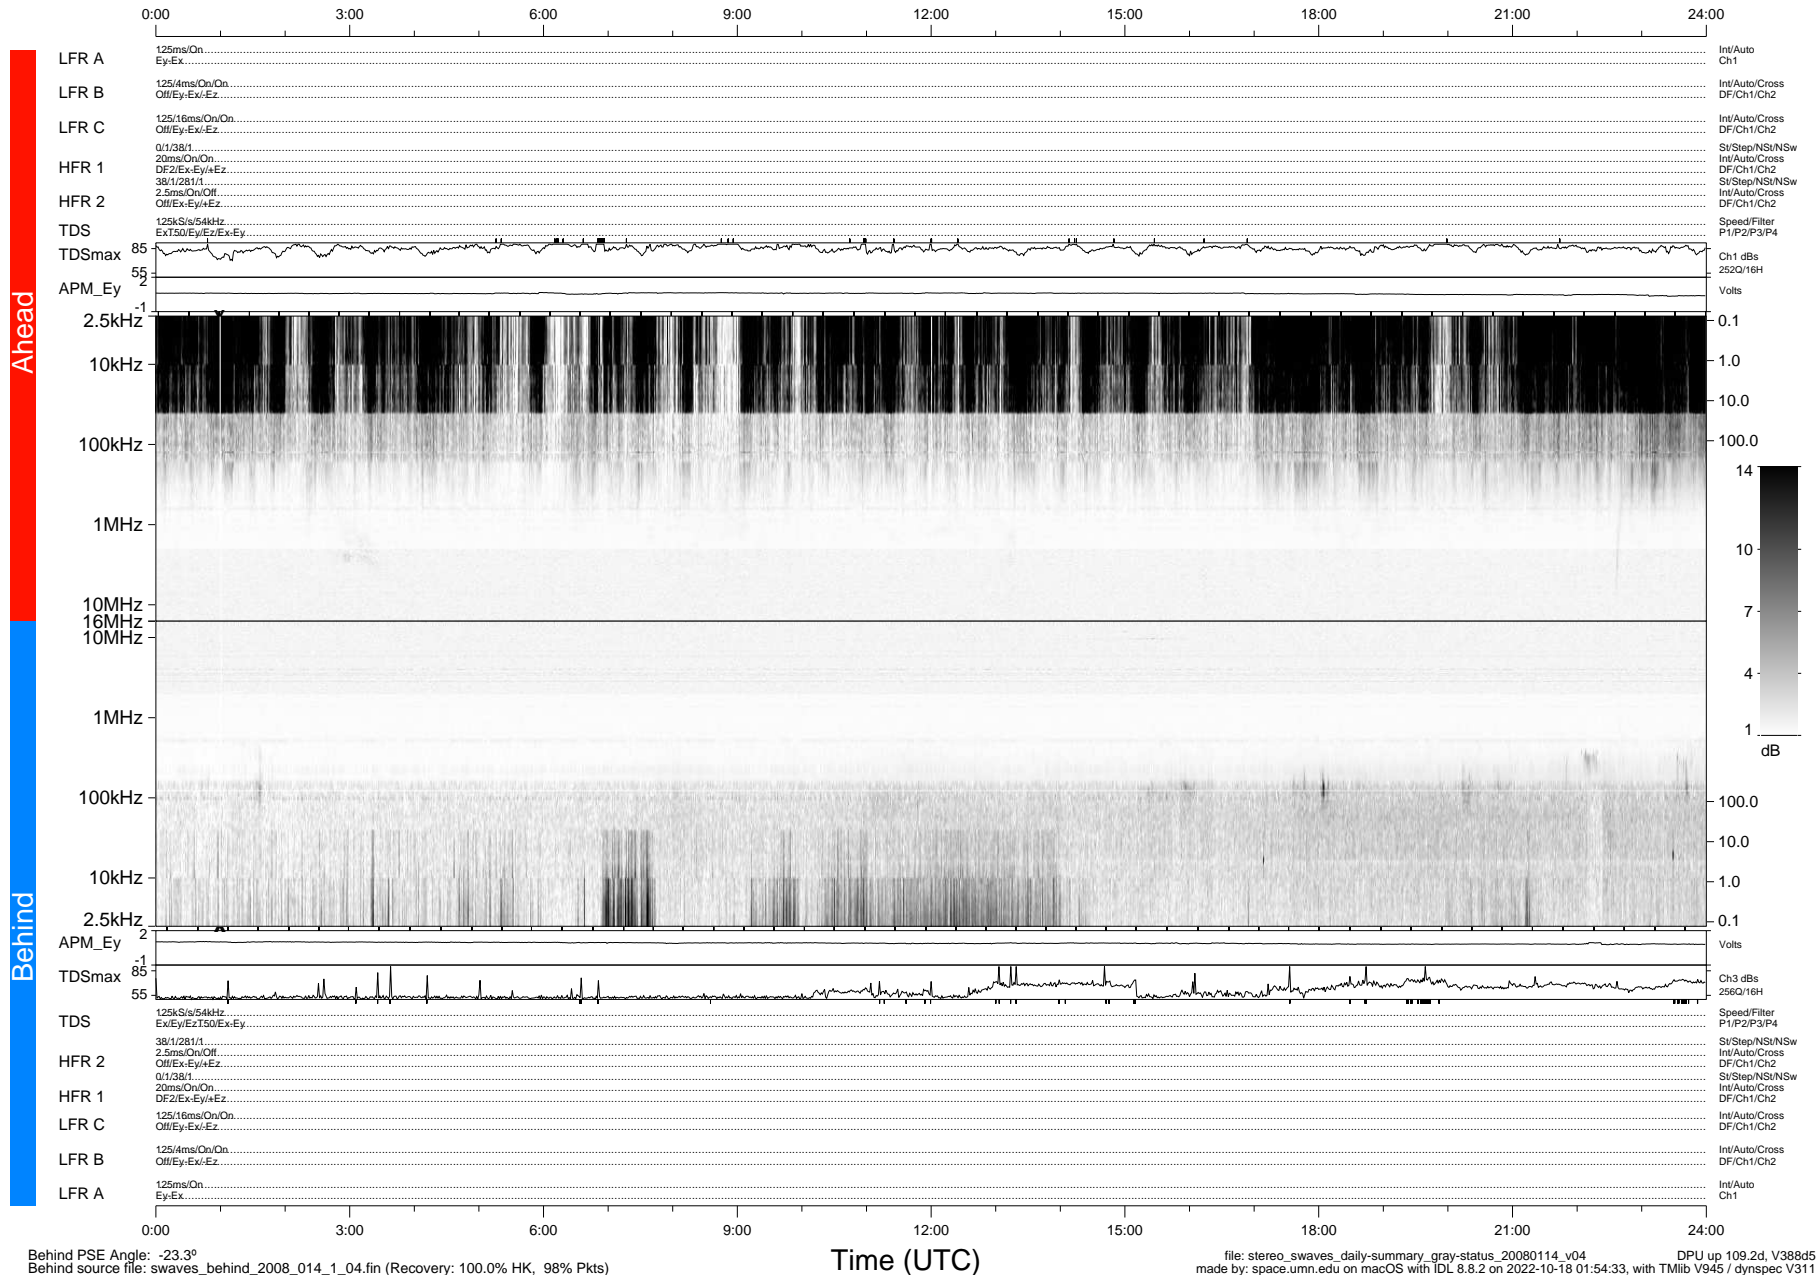

STEREO/WAVES Daily Summary - 14-Jan-2008 (DOY 014)

Ahead source file: swaves_ahead_2008_014_1_04.fin (Recovery: 100.0% HK, 97% Pkts)
Ahead PSE Angle: 21.3°

DPU up 109.5d, V388d5

Behind PSE Angle: -23.3°
Behind source file: swaves_behind_2008_014_1_04.fin (Recovery: 100.0% HK, 98% Pkts)

Time (UTC)