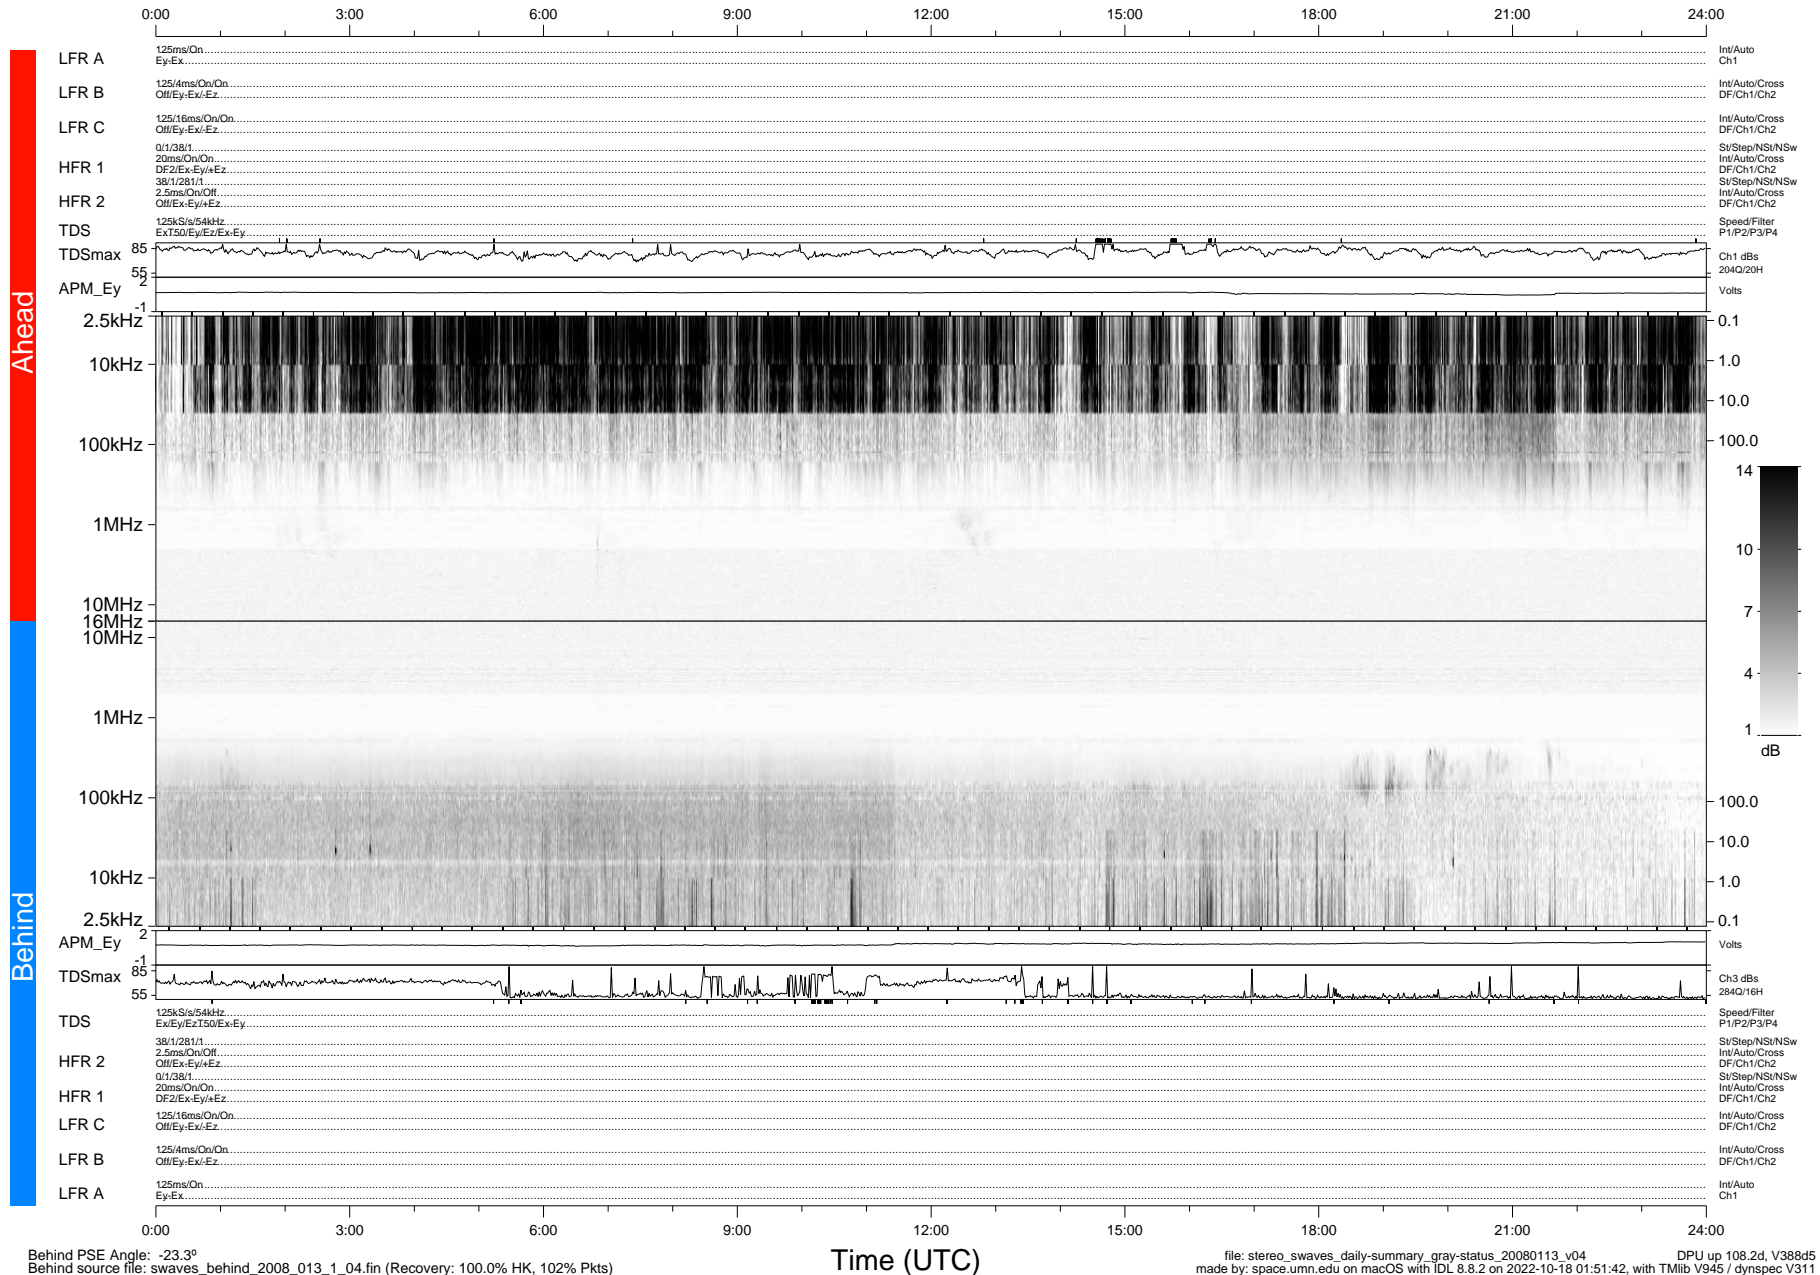

STEREO/WAVES Daily Summary - 13-Jan-2008 (DOY 013)

Ahead source file: swaves_ahead_2008_013_1_04.fin (Recovery: 100.0% HK, 91% Pkts)
Ahead PSE Angle: 21.3°

DPU up 108.5d, V388d5

Behind PSE Angle: -23.3°
Behind source file: swaves_behind_2008_013_1_04.fin (Recovery: 100.0% HK, 102% Pkts)

Time (UTC)