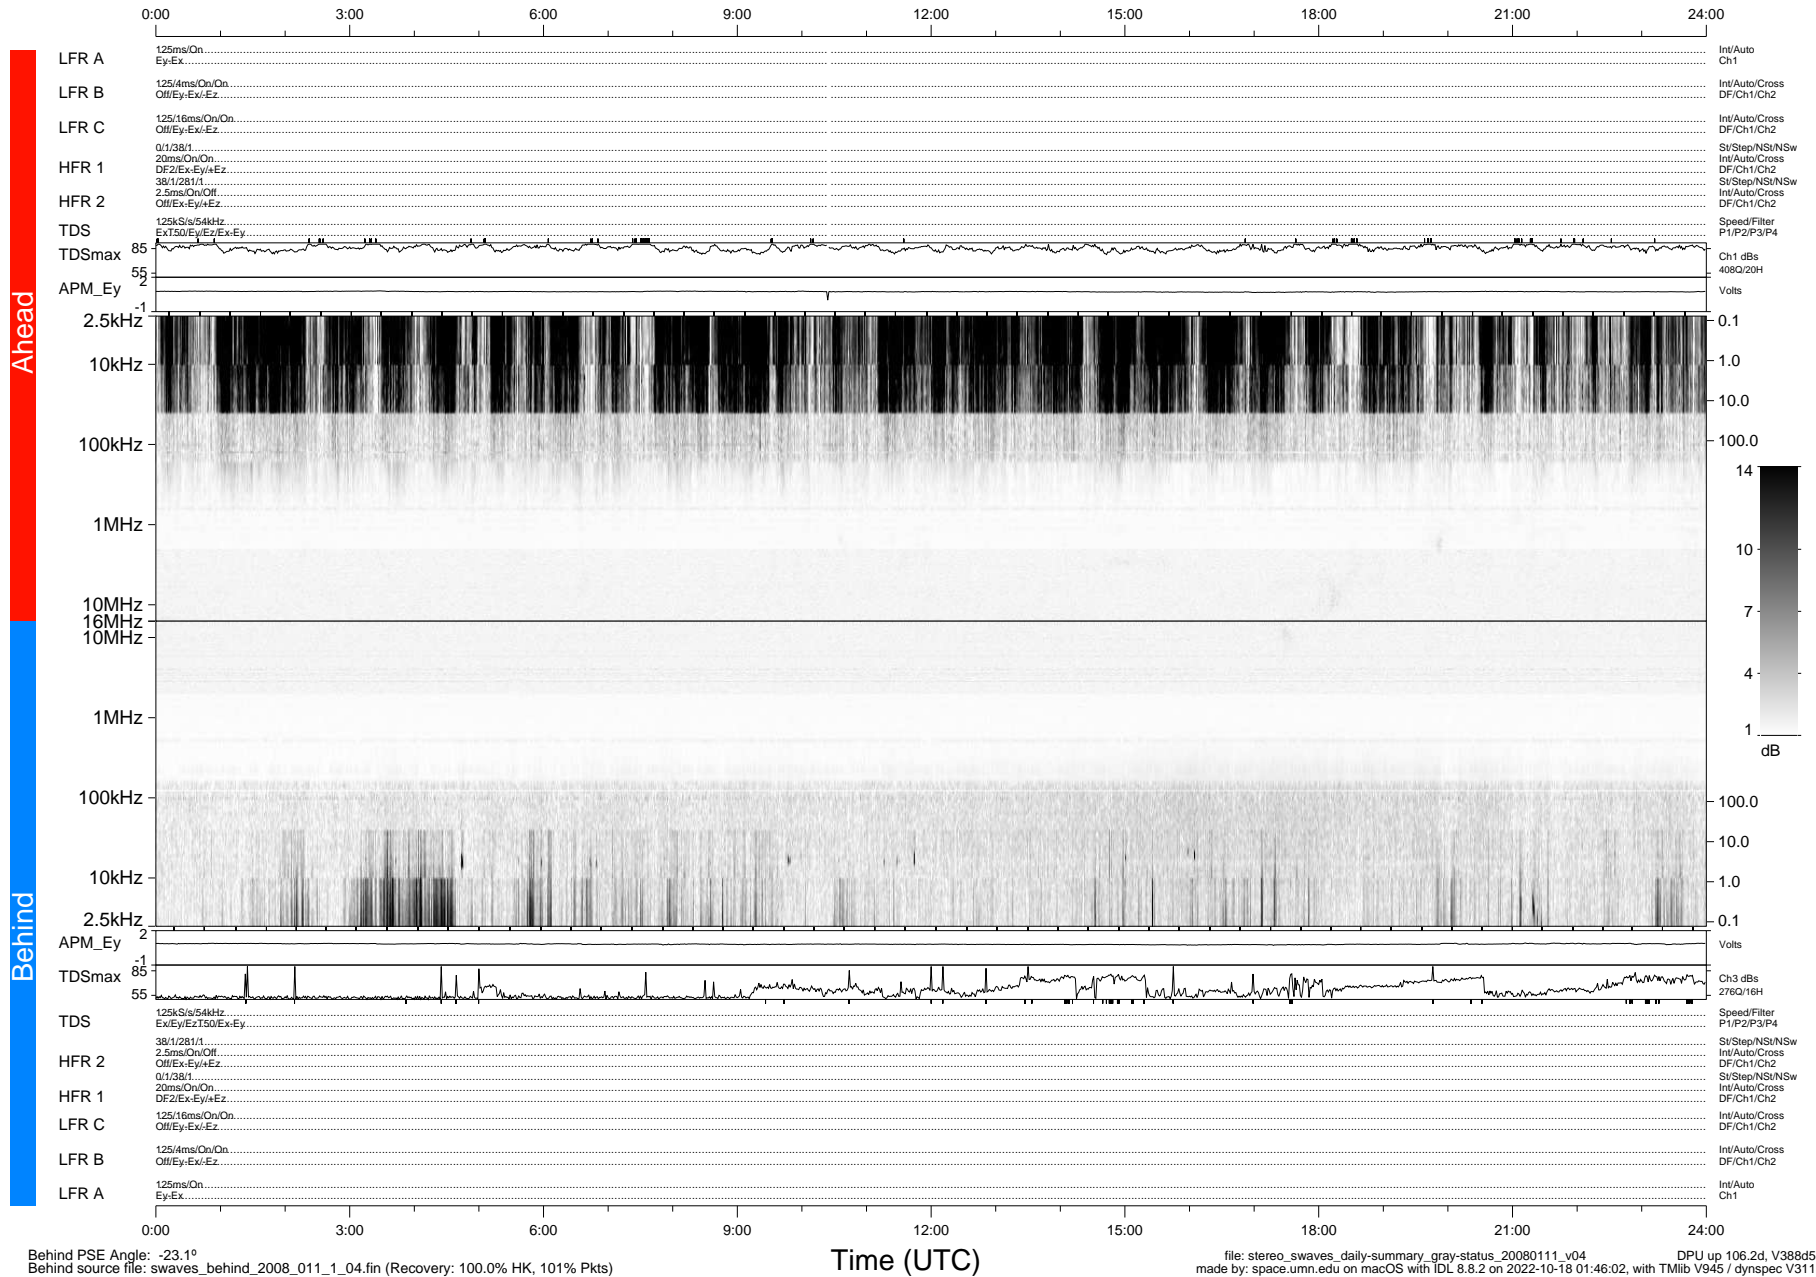

STEREO/WAVES Daily Summary - 11-Jan-2008 (DOY 011)

Ahead source file: swaves_ahead_2008_011_1_04.fin (Recovery: 100.1% HK, 121% Pkts)
Ahead PSE Angle: 21.3°

DPU up 106.5d, V388d5

Behind PSE Angle: -23.1°
Behind source file: swaves_behind_2008_011_1_04.fin (Recovery: 100.0% HK, 101% Pkts)

Time (UTC)