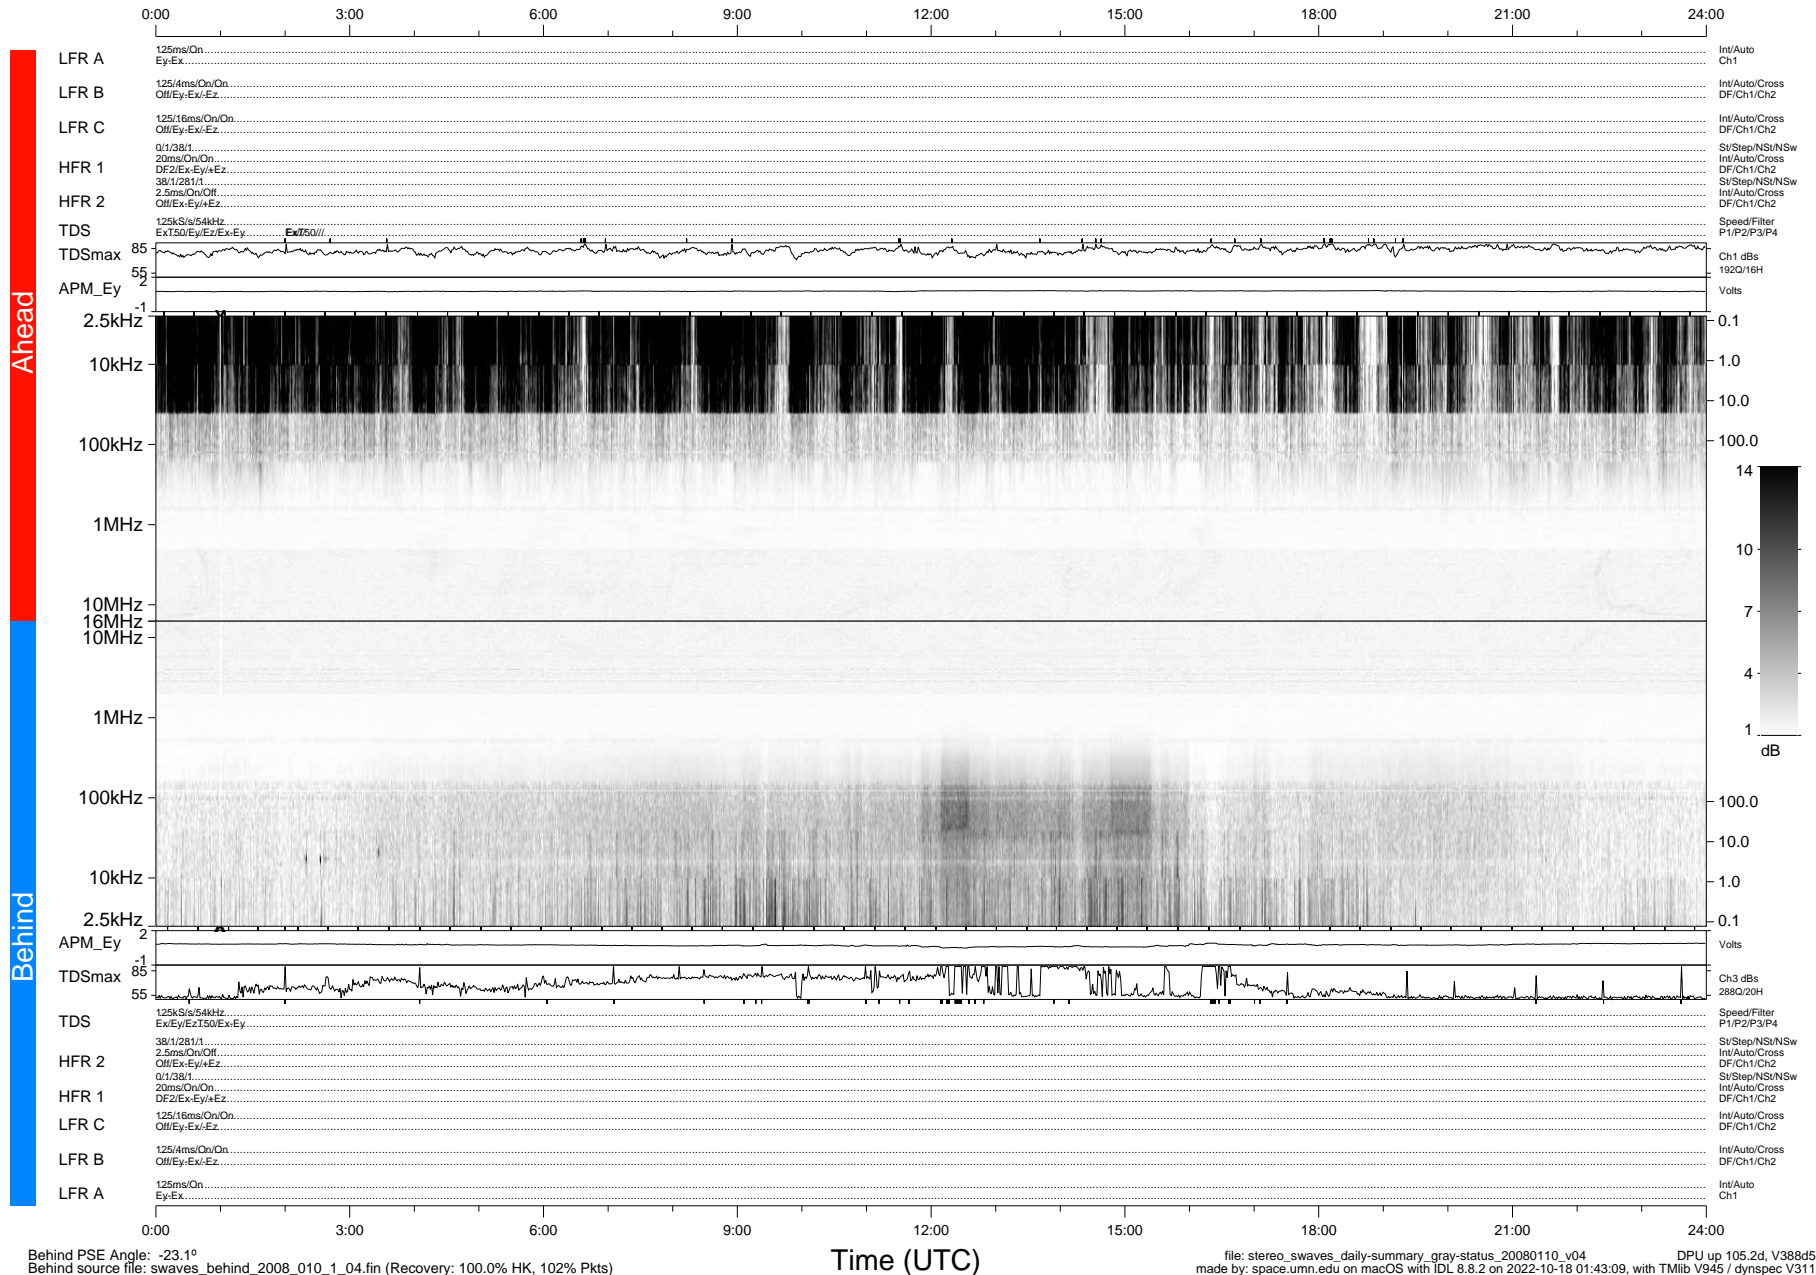

STEREO/WAVES Daily Summary - 10-Jan-2008 (DOY 010)

Ahead source file: swaves_ahead_2008_010_1_04.fin (Recovery: 100.0% HK, 88% Pkts)
 Ahead PSE Angle: -21.3°

DPU up 105.5d, V388d5

Behind PSE Angle: -23.1°
 Behind source file: swaves_behind_2008_010_1_04.fin (Recovery: 100.0% HK, 102% Pkts)

Time (UTC)

file: stereo_swaves_daily-summary_gray-status_20080110_v04 DPU up 105.2d, V388d5
 made by: space.umn.edu on macOS with IDL 8.8.2 on 2022-10-18 01:43:09, with Tlib V945 / dynspec V311