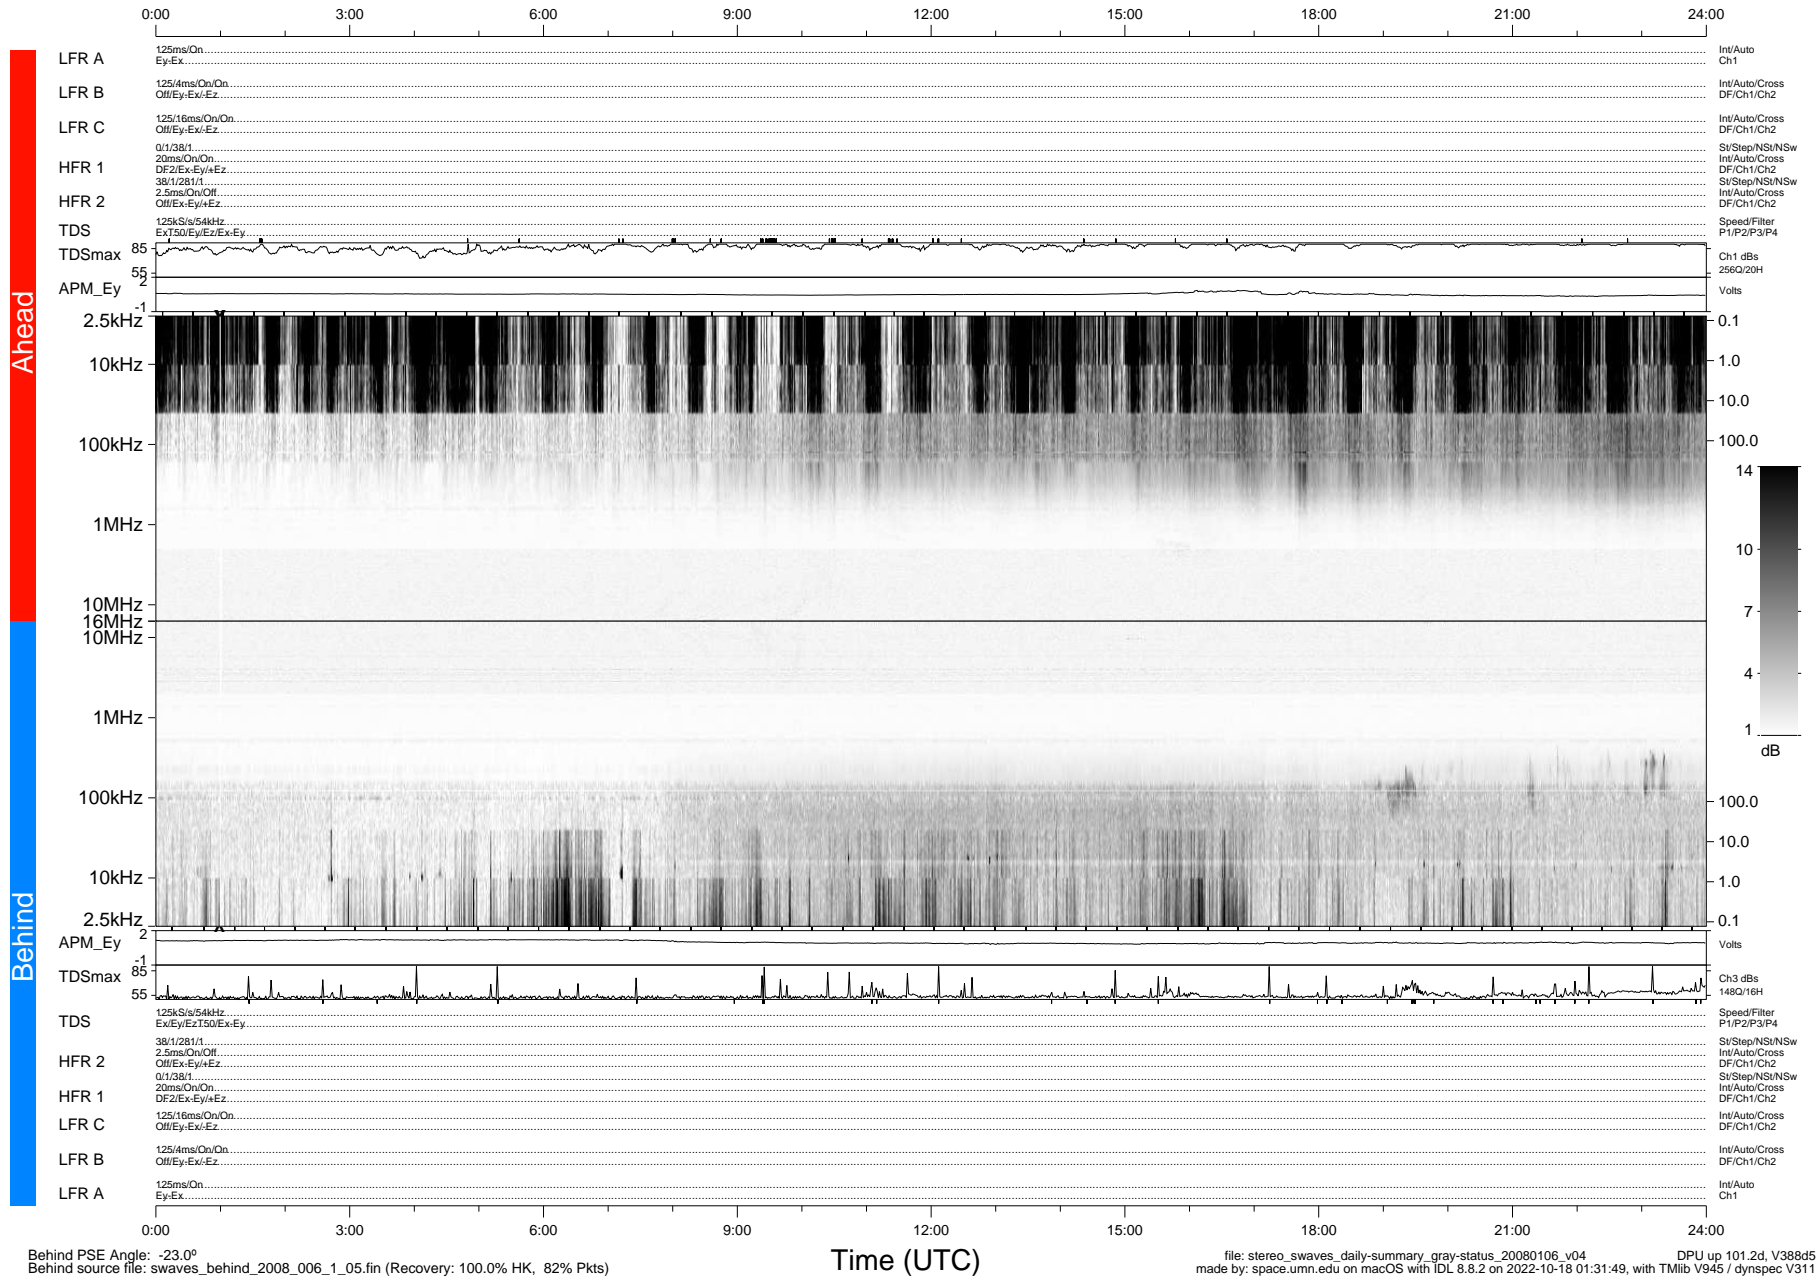

STEREO/WAVES Daily Summary - 06-Jan-2008 (DOY 006)

Ahead source file: swaves_ahead_2008_006_1_05.fin (Recovery: 100.0% HK, 98% Pkts)
Ahead PSE Angle: 21.3°

DPU up 101.5d, V388d5

Behind PSE Angle: -23.0°
Behind source file: swaves_behind_2008_006_1_05.fin (Recovery: 100.0% HK, 82% Pkts)

Time (UTC)