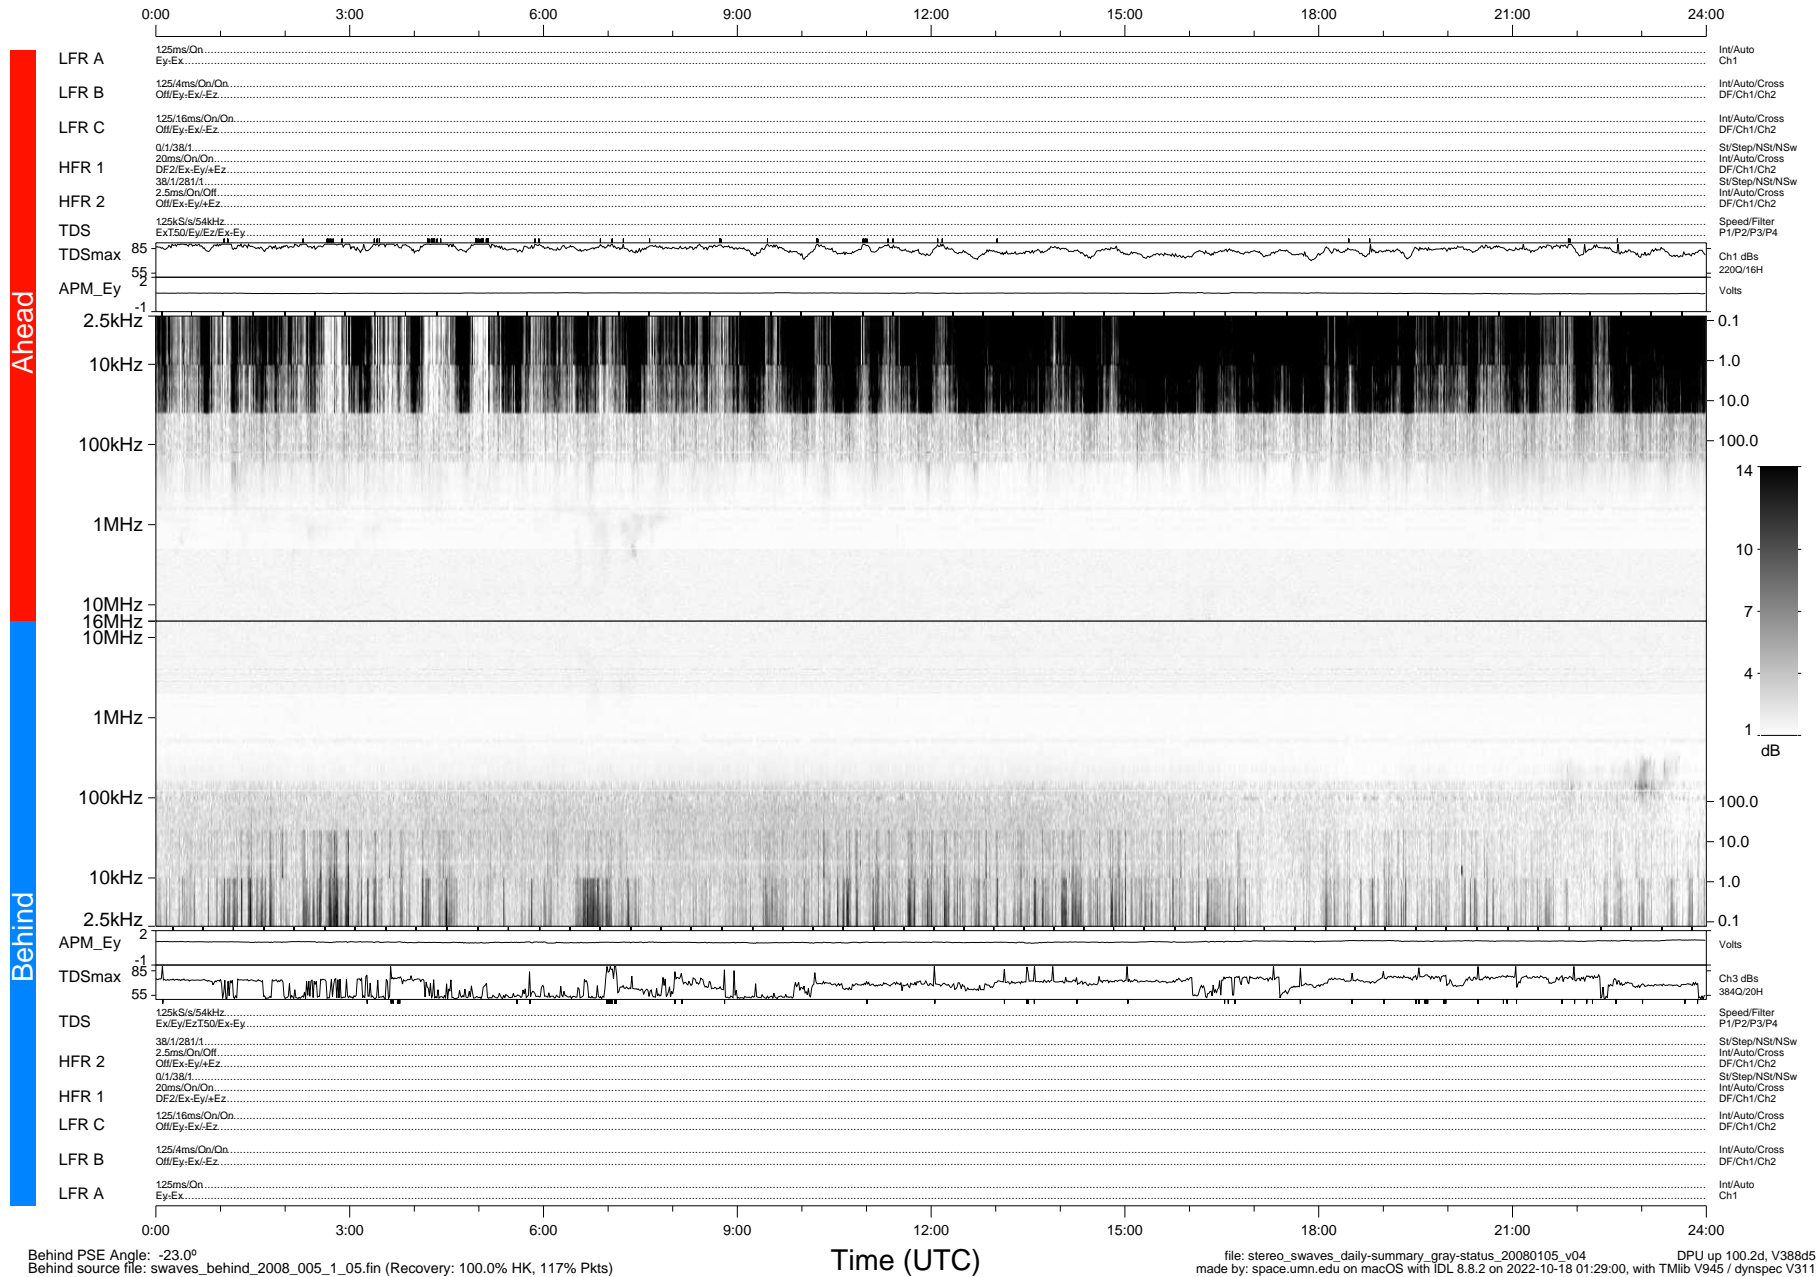

STEREO/WAVES Daily Summary - 05-Jan-2008 (DOY 005)

Ahead source file: swaves_ahead_2008_005_1_05.fin (Recovery: 100.0% HK, 92% Pkts)
Ahead PSE Angle: -21.3°

DPU up 100.5d, V388d5

Behind PSE Angle: -23.0°
Behind source file: swaves_behind_2008_005_1_05.fin (Recovery: 100.0% HK, 117% Pkts)