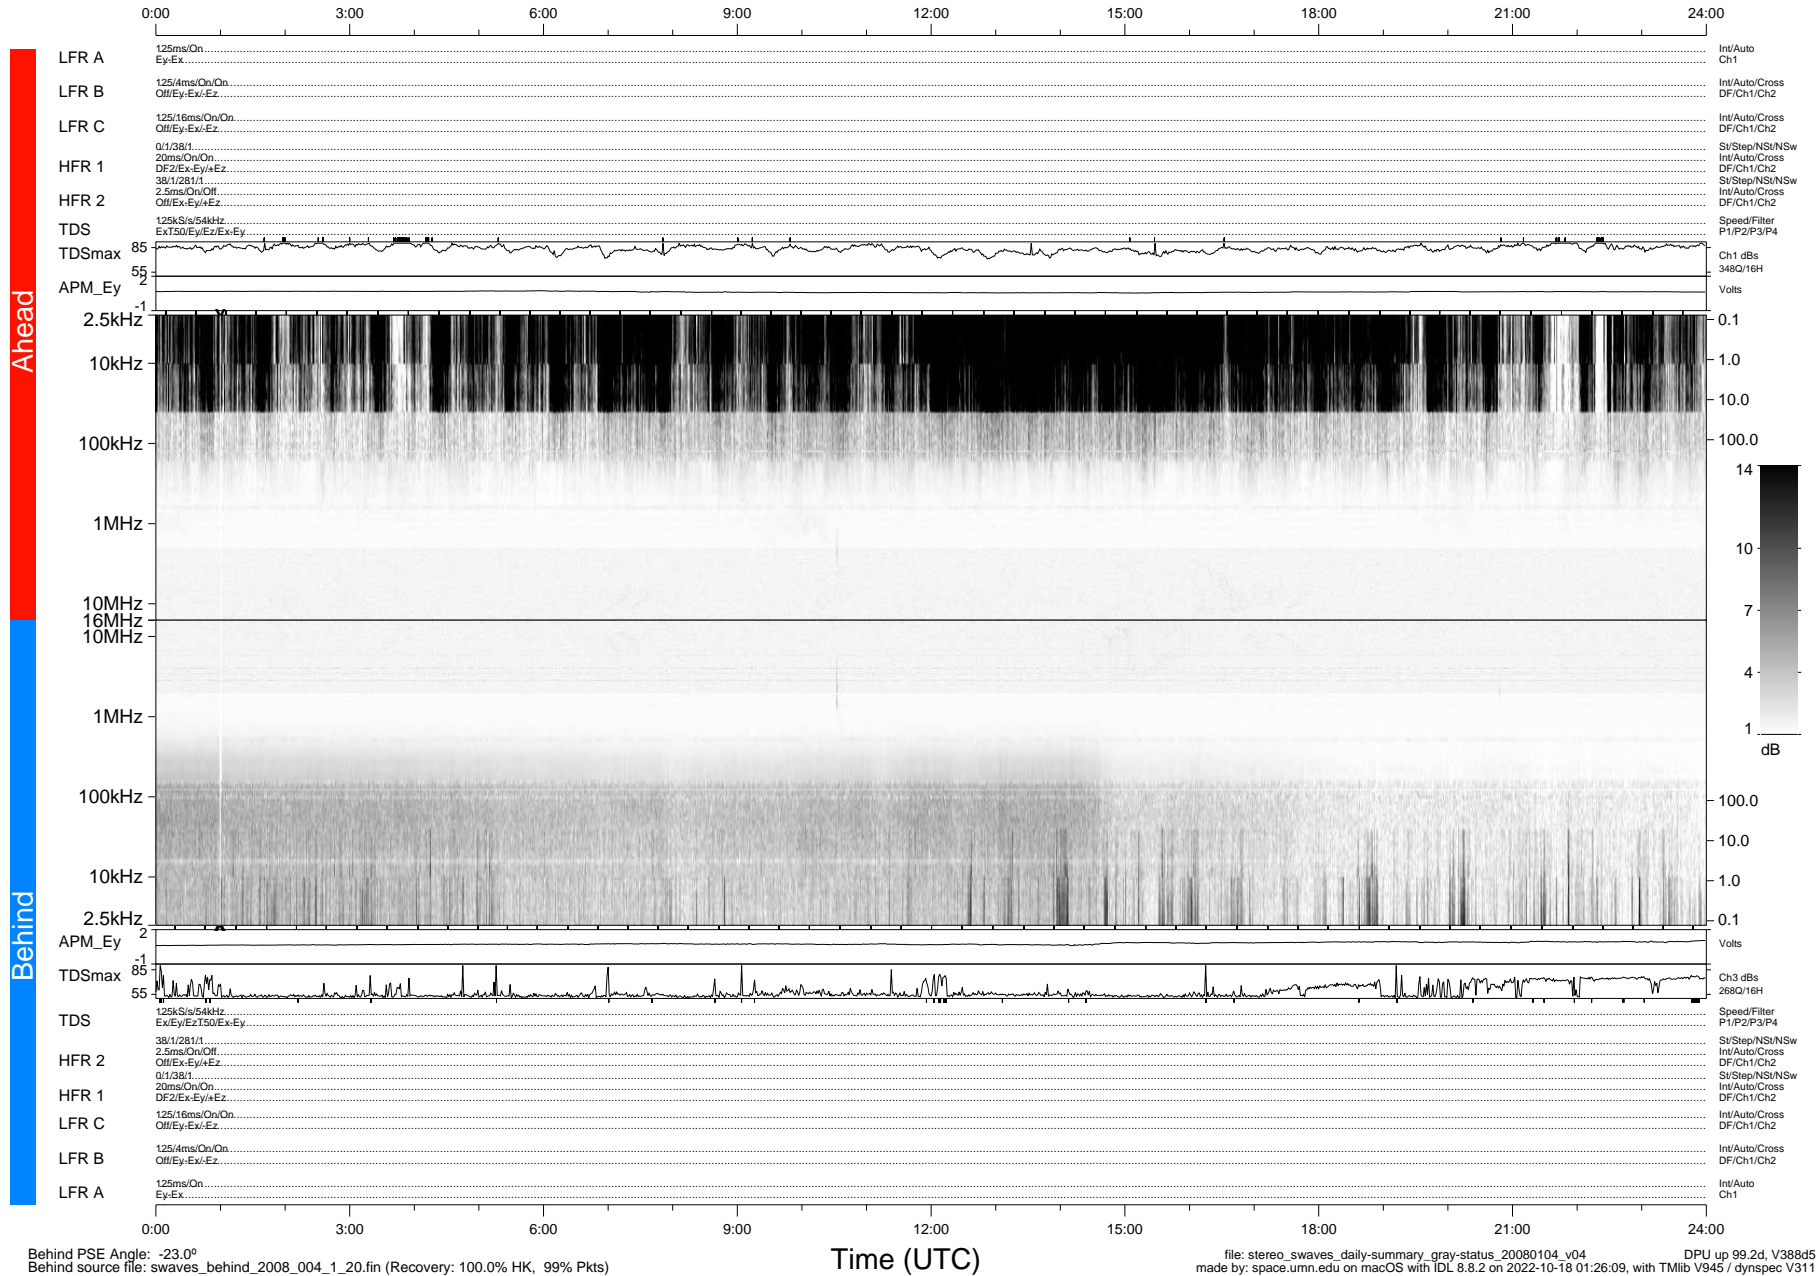

STEREO/WAVES Daily Summary - 04-Jan-2008 (DOY 004)

Ahead source file: swaves_ahead_2008_004_1_00.fin (Recovery: 100.0% HK, 111% Pkts)
 Ahead PSE Angle: 21.2°

DPU up 99.5d, V388d5

Behind PSE Angle: -23.0°
 Behind source file: swaves_behind_2008_004_1_20.fin (Recovery: 100.0% HK, 99% Pkts)

Time (UTC)

file: stereo_swaves_daily-summary_gray-status_20080104_v04 DPU up 99.2d, V388d5
 made by: space.umn.edu on macOS with IDL 8.8.2 on 2022-10-18 01:26:09, with TMLib V945 / dynspec V311