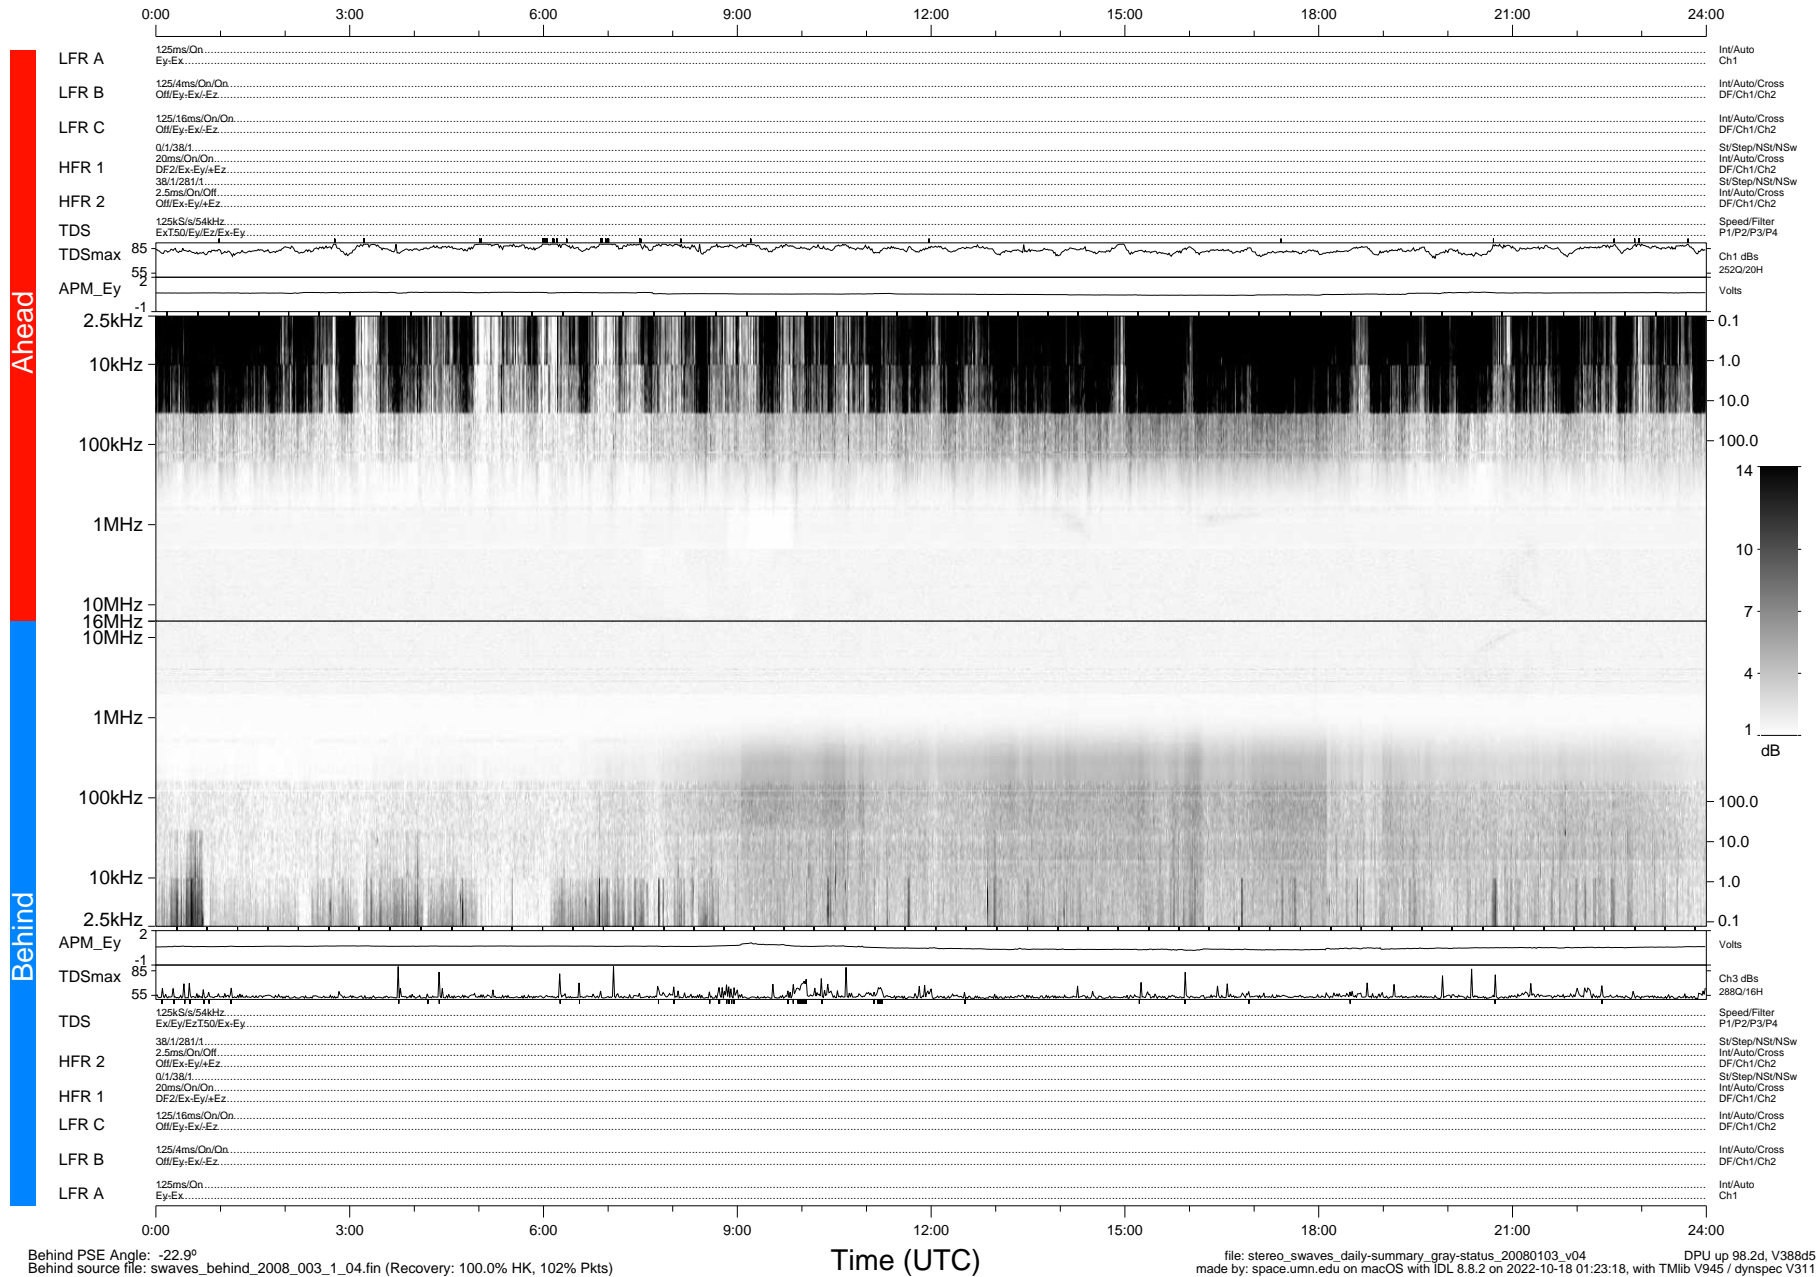

STEREO/WAVES Daily Summary - 03-Jan-2008 (DOY 003)

Ahead source file: swaves_ahead_2008_003_1_04.fin (Recovery: 100.0% HK, 98% Pkts)
 Ahead PSE Angle: 21.2°

DPU up 98.5d, V388d5

Behind PSE Angle: -22.9°
 Behind source file: swaves_behind_2008_003_1_04.fin (Recovery: 100.0% HK, 102% Pkts)

Time (UTC)

file: stereo_swaves_daily-summary_gray-status_20080103_v04
 made by: space.umn.edu on macOS with IDL 8.8.2 on 2022-10-18 01:23:18, with Tlib9 V945 / dynspec V311
 DPU up 98.2d, V388d5