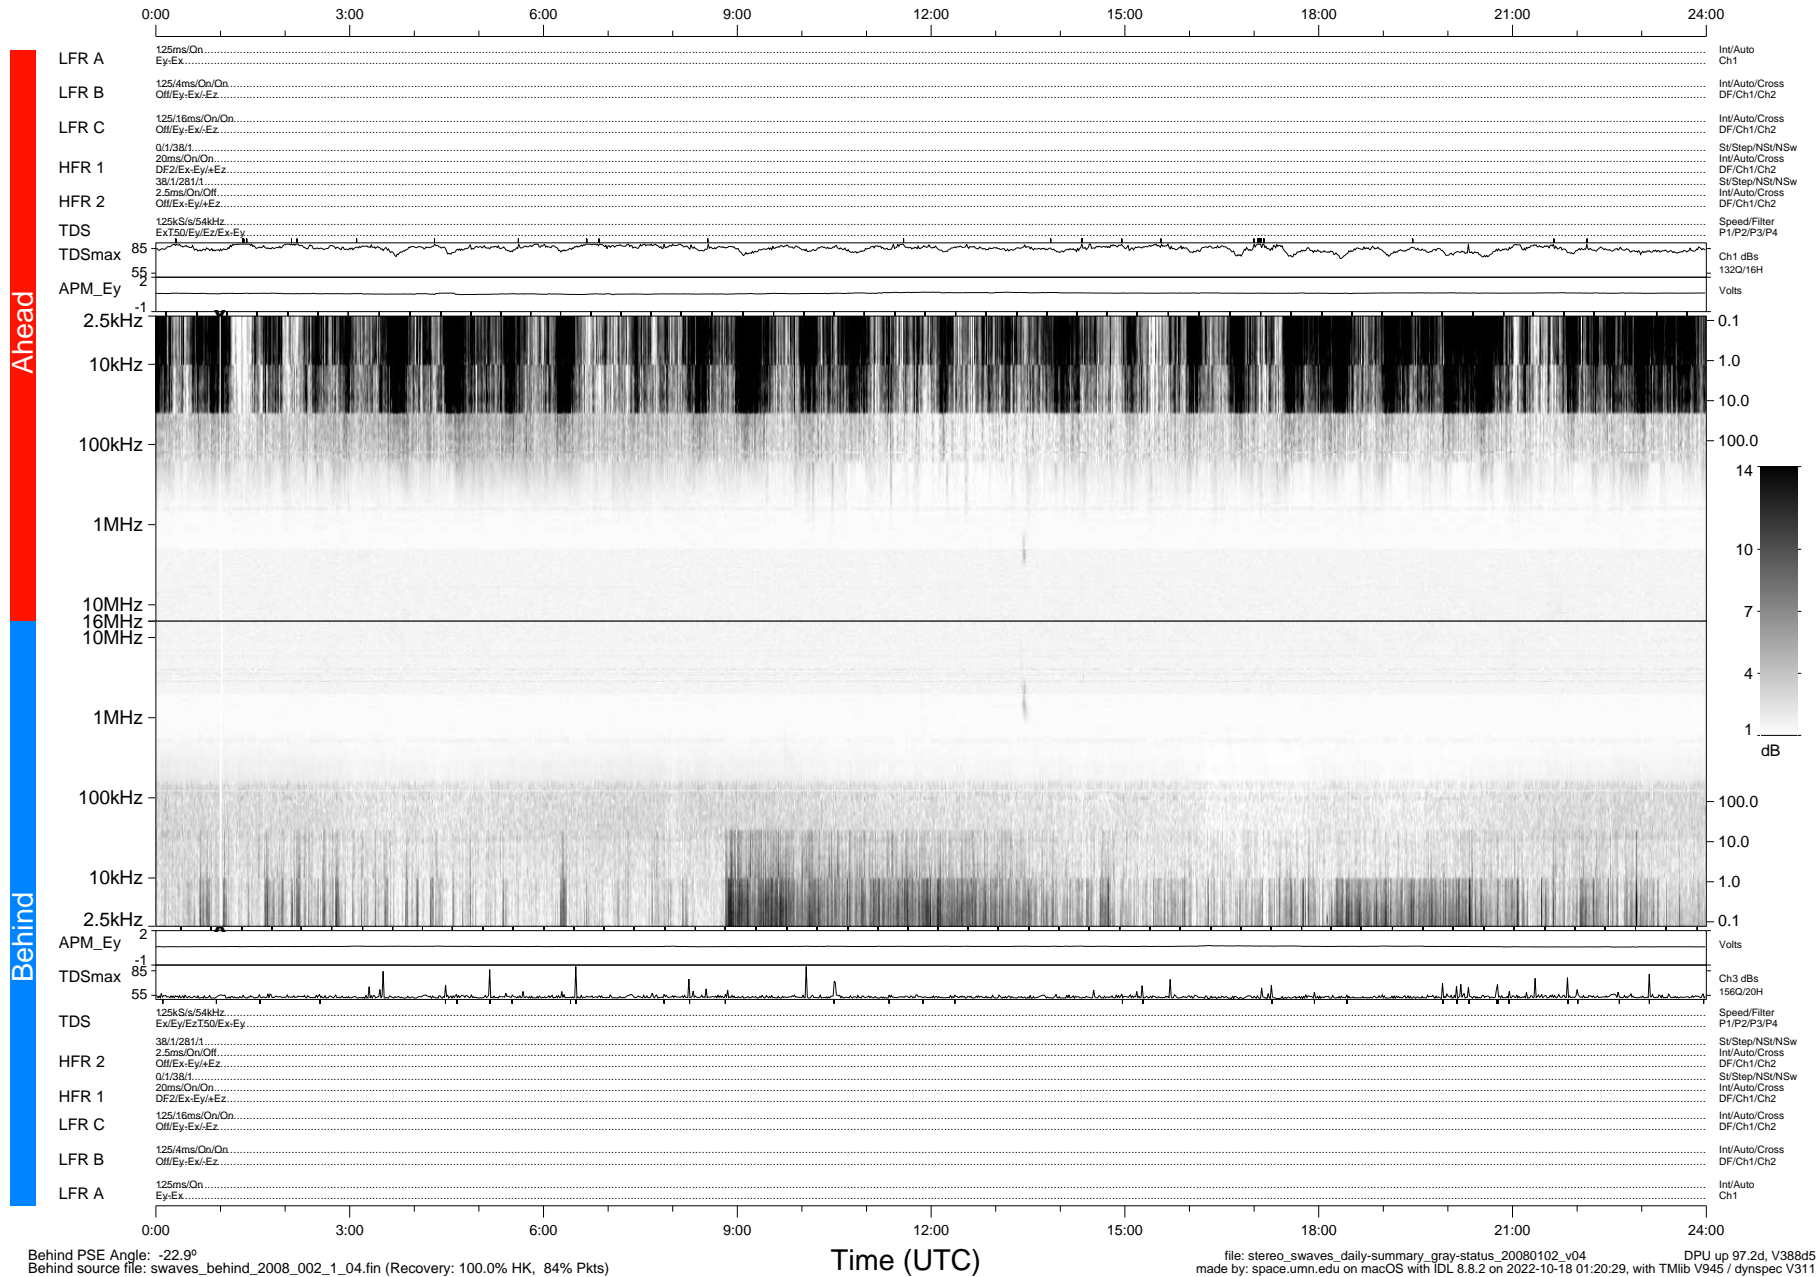

# STEREO/WAVES Daily Summary - 02-Jan-2008 (DOY 002)

Ahead source file: swaves\_ahead\_2008\_002\_1\_04.fin (Recovery: 100.0% HK, 79% Pkts)  
 Ahead PSE Angle: 21.2°

DPU up 97.5d, V388d5

Behind PSE Angle: -22.9°  
 Behind source file: swaves\_behind\_2008\_002\_1\_04.fin (Recovery: 100.0% HK, 84% Pkts)

Time (UTC)

file: stereo\_swaves\_daily-summary\_gray-status\_20080102\_v04  
 made by: space.umn.edu on macOS with IDL 8.8.2 on 2022-10-18 01:20:29, with TLib V945 / dynspec V311  
 DPU up 97.2d, V388d5