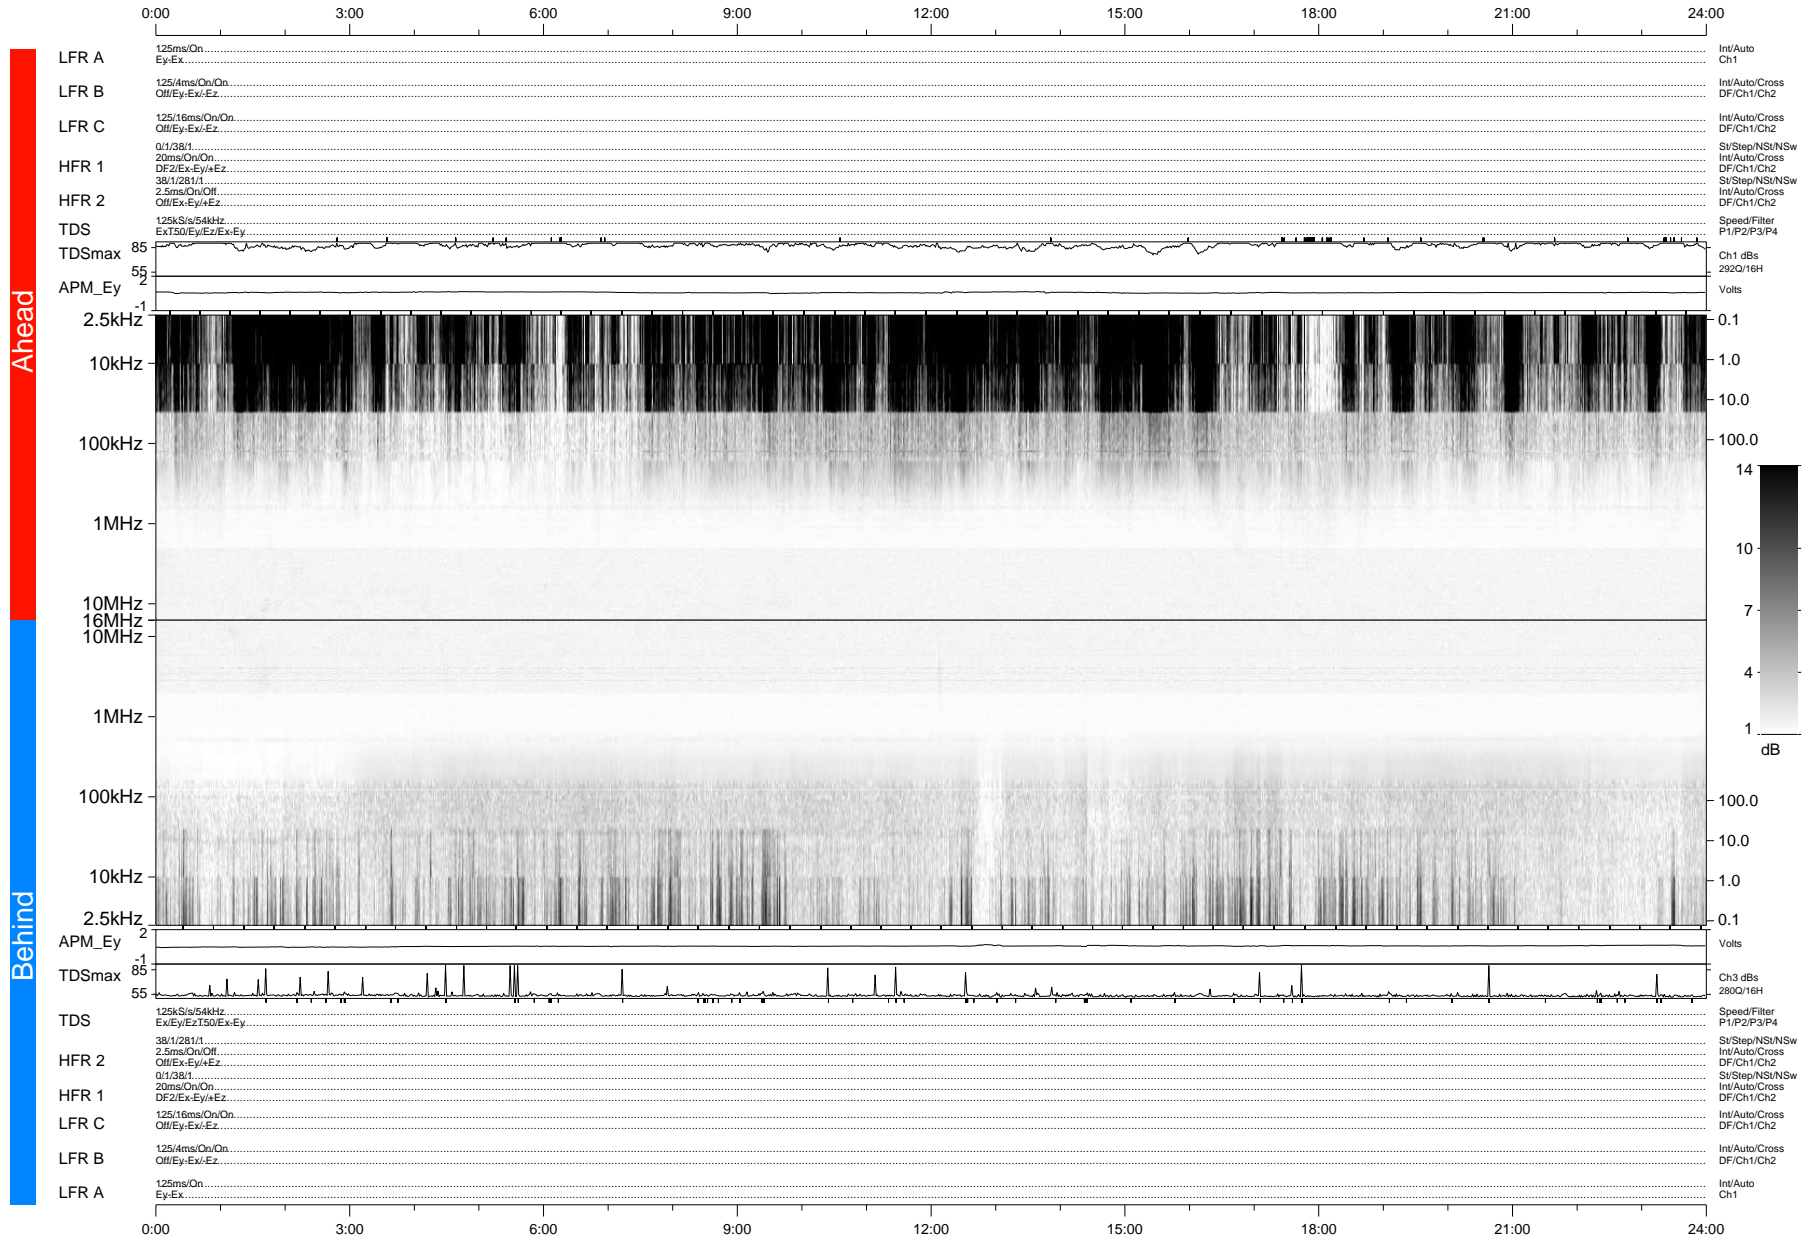

STEREO/WAVES Daily Summary - 01-Jan-2008 (DOY 001)

Ahead source file: swaves_ahead_2008_001_1_04.fin (Recovery: 100.0% HK, 103% Pkts)
 Ahead PSE Angle: 21.2°

DPU up 96.5d, V388d5

Behind PSE Angle: -22.8°
 Behind source file: swaves_behind_2008_001_1_04.fin (Recovery: 100.0% HK, 101% Pkts)

Time (UTC)

file: stereo_swaves_daily-summary_gray-status_20080101_v04 DPU up 96.2d, V388d5
 made by: space.umn.edu on macOS with IDL 8.8.2 on 2022-10-18 01:17:41, with TLib V945 / dynspec V311