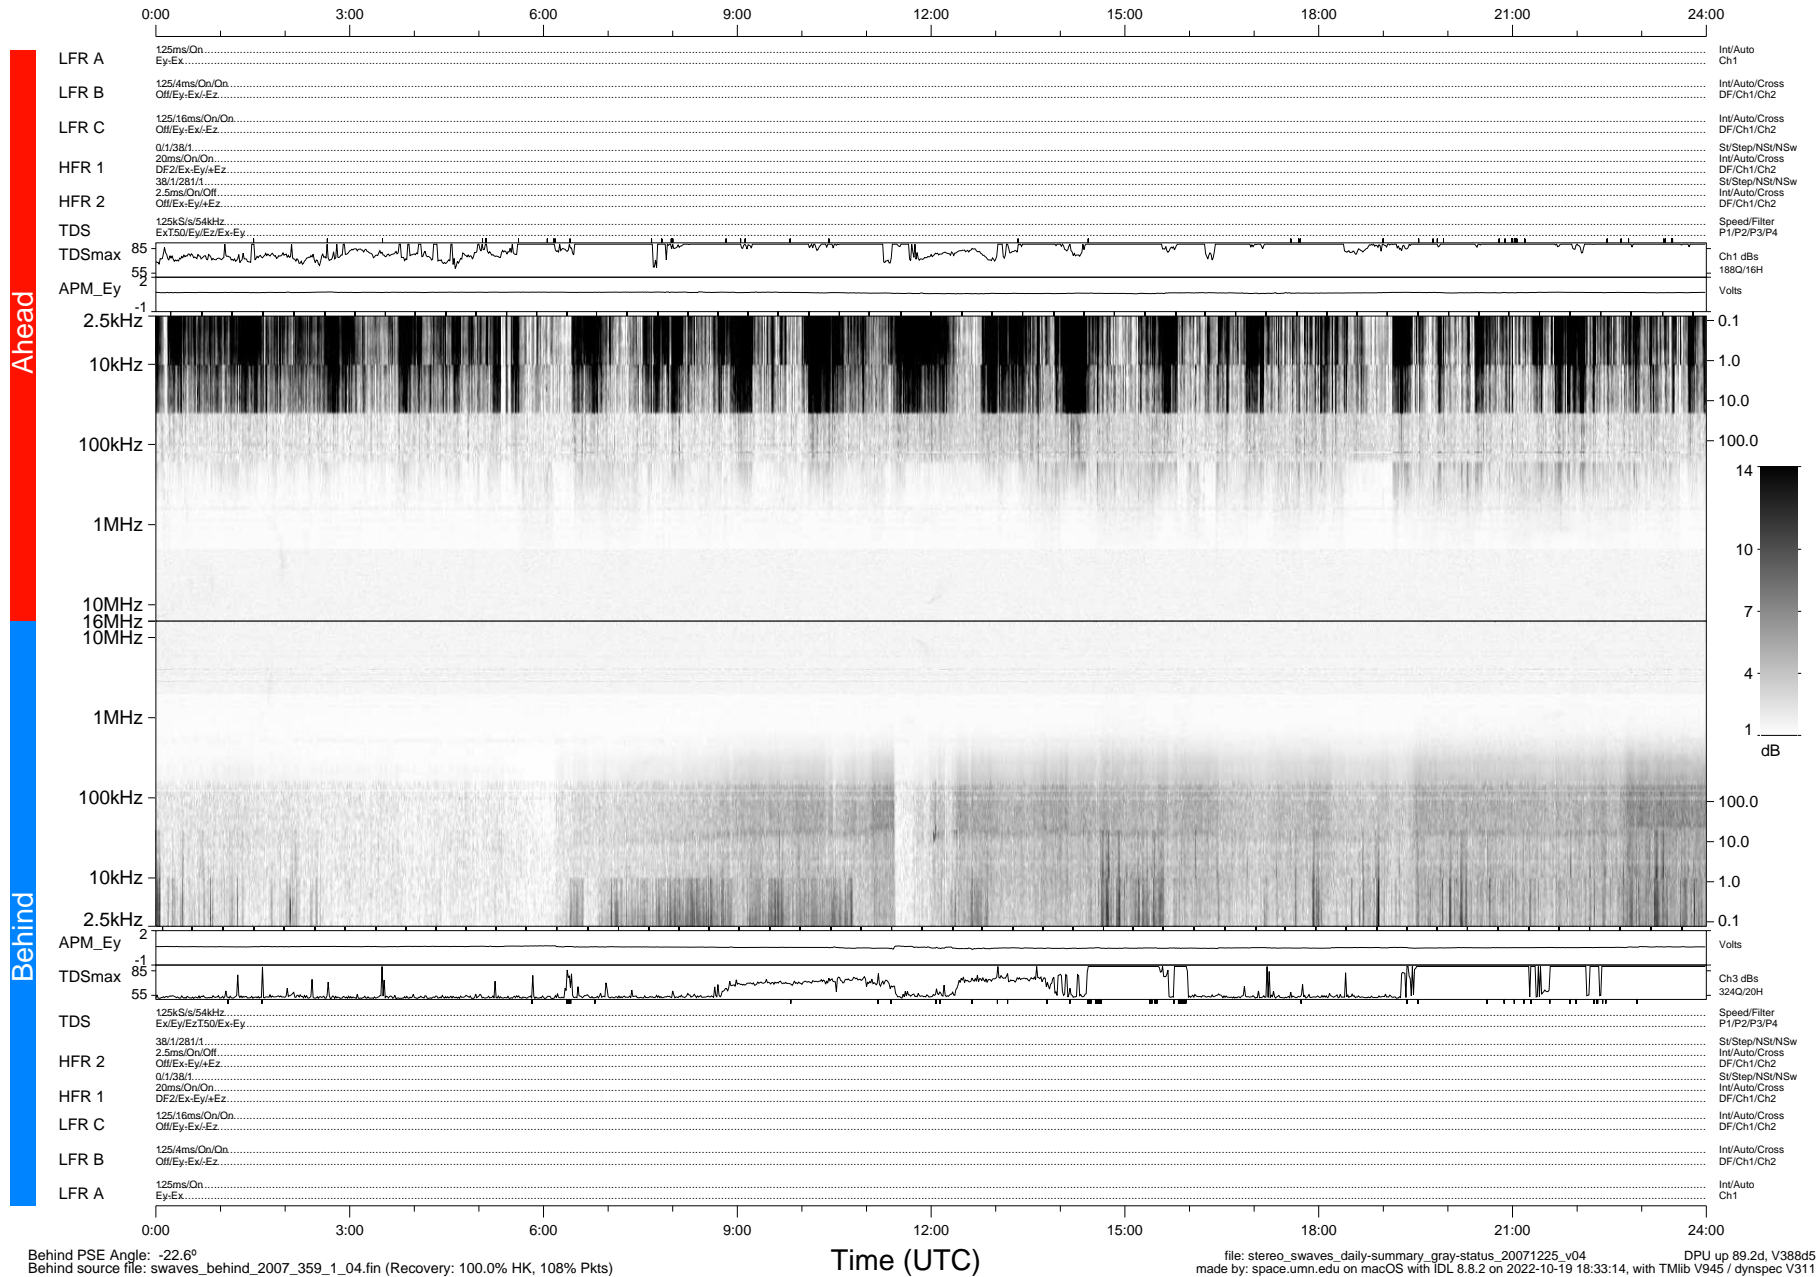

# STEREO/WAVES Daily Summary - 25-Dec-2007 (DOY 359)

Ahead source file: swaves\_ahead\_2007\_359\_1\_04.fin (Recovery: 100.0% HK, 88% Pkts)  
 Ahead PSE Angle: -21.1°

DPU up 89.5d, V388d5

Behind PSE Angle: -22.6°  
 Behind source file: swaves\_behind\_2007\_359\_1\_04.fin (Recovery: 100.0% HK, 108% Pkts)

Time (UTC)

file: stereo\_swaves\_daily-summary\_gray-status\_20071225\_v04 DPU up 89.2d, V388d5  
 made by: space.umn.edu on macOS with IDL 8.8.2 on 2022-10-19 18:33:14, with Tlib V945 / dynspec V311