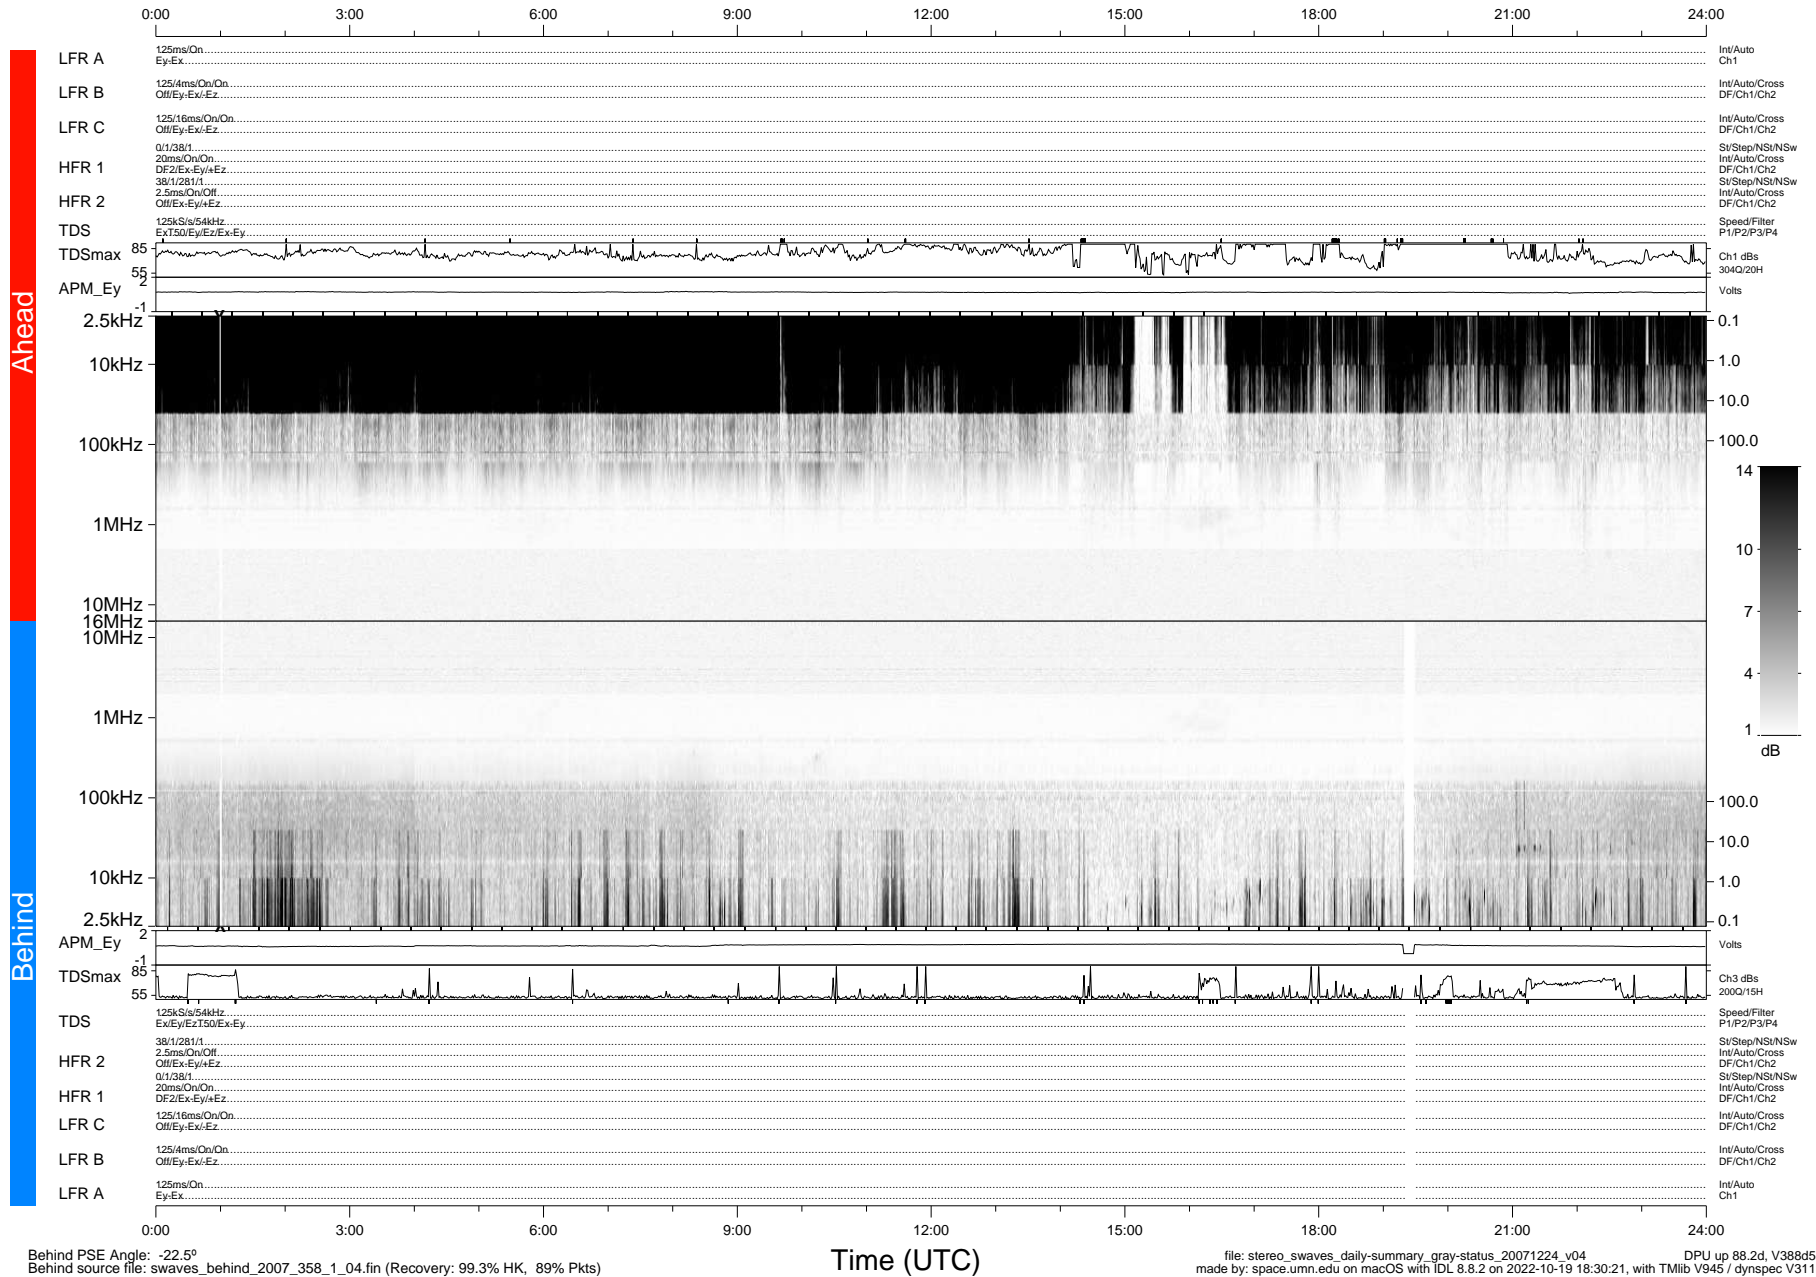

STEREO/WAVES Daily Summary - 24-Dec-2007 (DOY 358)

Ahead source file: swaves_ahead_2007_358_1_04.fin (Recovery: 100.0% HK, 105% Pkts)
 Ahead PSE Angle: -21.0°

DPU up 88.5d, V388d5

Behind PSE Angle: -22.5°
 Behind source file: swaves_behind_2007_358_1_04.fin (Recovery: 99.3% HK, 89% Pkts)

Time (UTC)

file: stereo_swaves_daily-summary_gray-status_20071224_v04
 made by: space.umn.edu on macOS with IDL 8.8.2 on 2022-10-19 18:30:21, with Tlib V945 / dynspec V311
 DPU up 88.2d, V388d5