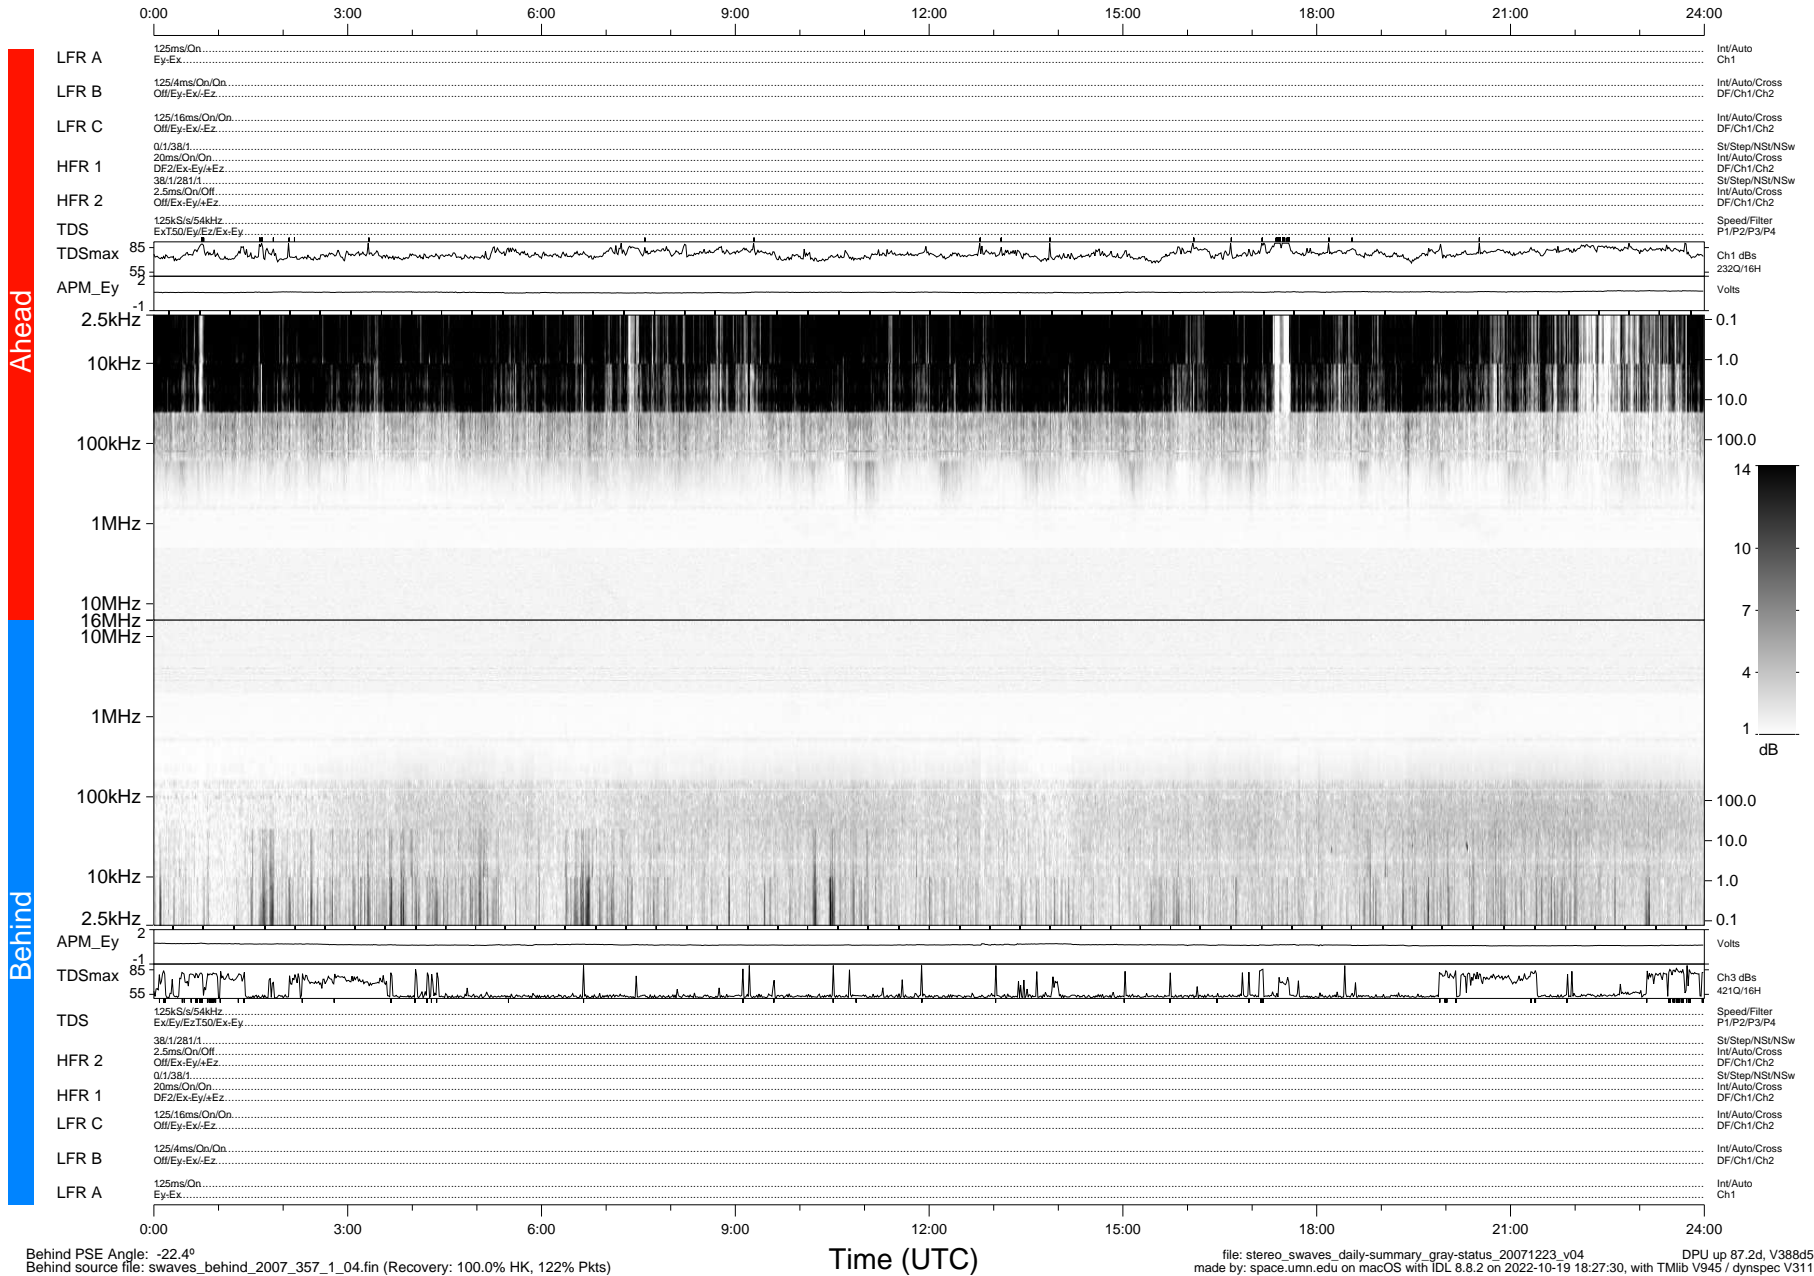

STEREO/WAVES Daily Summary - 23-Dec-2007 (DOY 357)

Ahead source file: swaves_ahead_2007_357_1_04.fin (Recovery: 100.0% HK, 94% Pkts)
Ahead PSE Angle: 21.1°

DPU up 87.5d, V388d5

Behind PSE Angle: -22.4°
Behind source file: swaves_behind_2007_357_1_04.fin (Recovery: 100.0% HK, 122% Pkts)