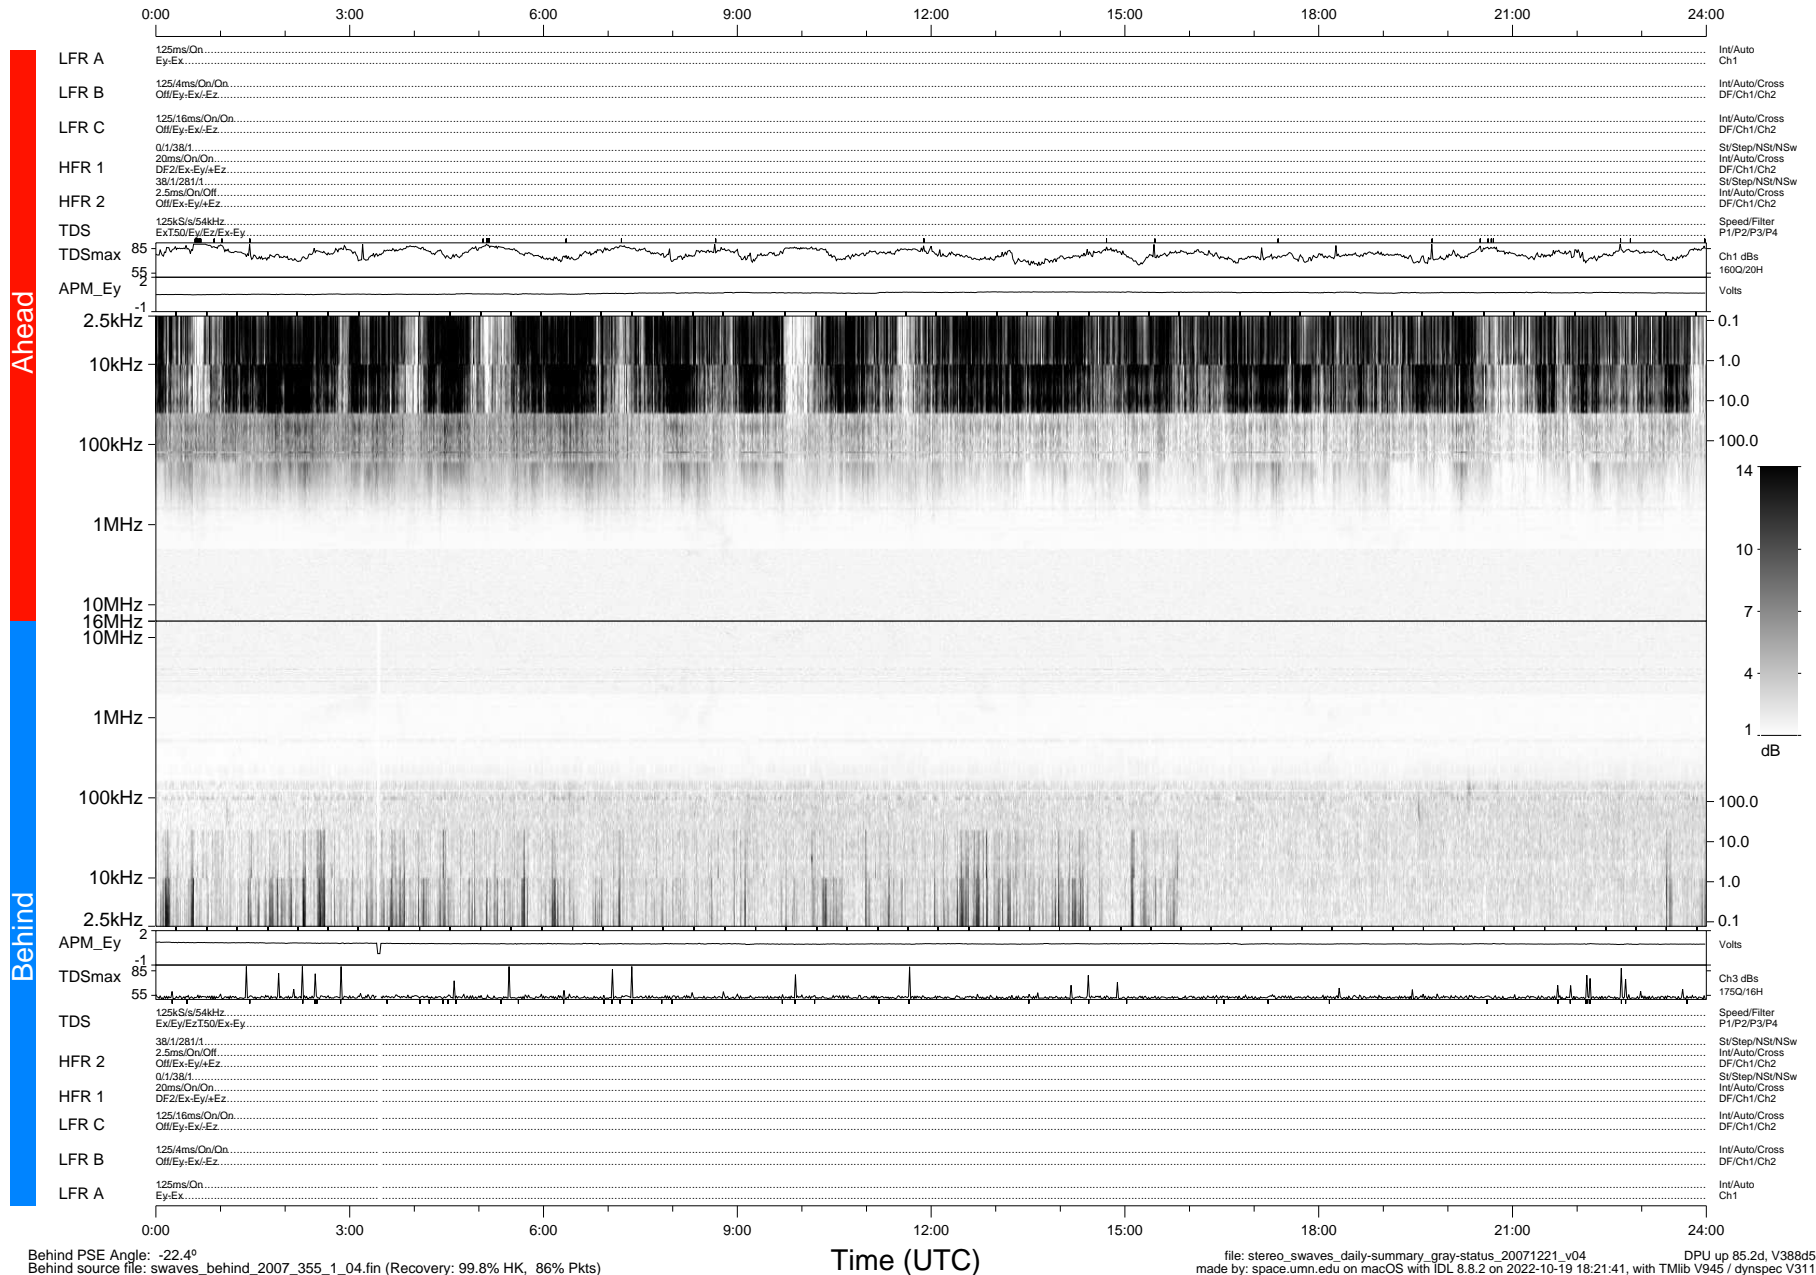

STEREO/WAVES Daily Summary - 21-Dec-2007 (DOY 355)

Ahead source file: swaves_ahead_2007_355_1_04.fin (Recovery: 100.0% HK, 84% Pkts)
 Ahead PSE Angle: -21.0°

DPU up 85.5d, V388d5

Behind PSE Angle: -22.4°
 Behind source file: swaves_behind_2007_355_1_04.fin (Recovery: 99.8% HK, 86% Pkts)

Time (UTC)

file: stereo_swaves_daily-summary_gray-status_20071221_v04
 made by: space.umn.edu on macOS with IDL 8.8.2 on 2022-10-19 18:21:41, with TLib V945 / dynspec V311
 DPU up 85.2d, V388d5