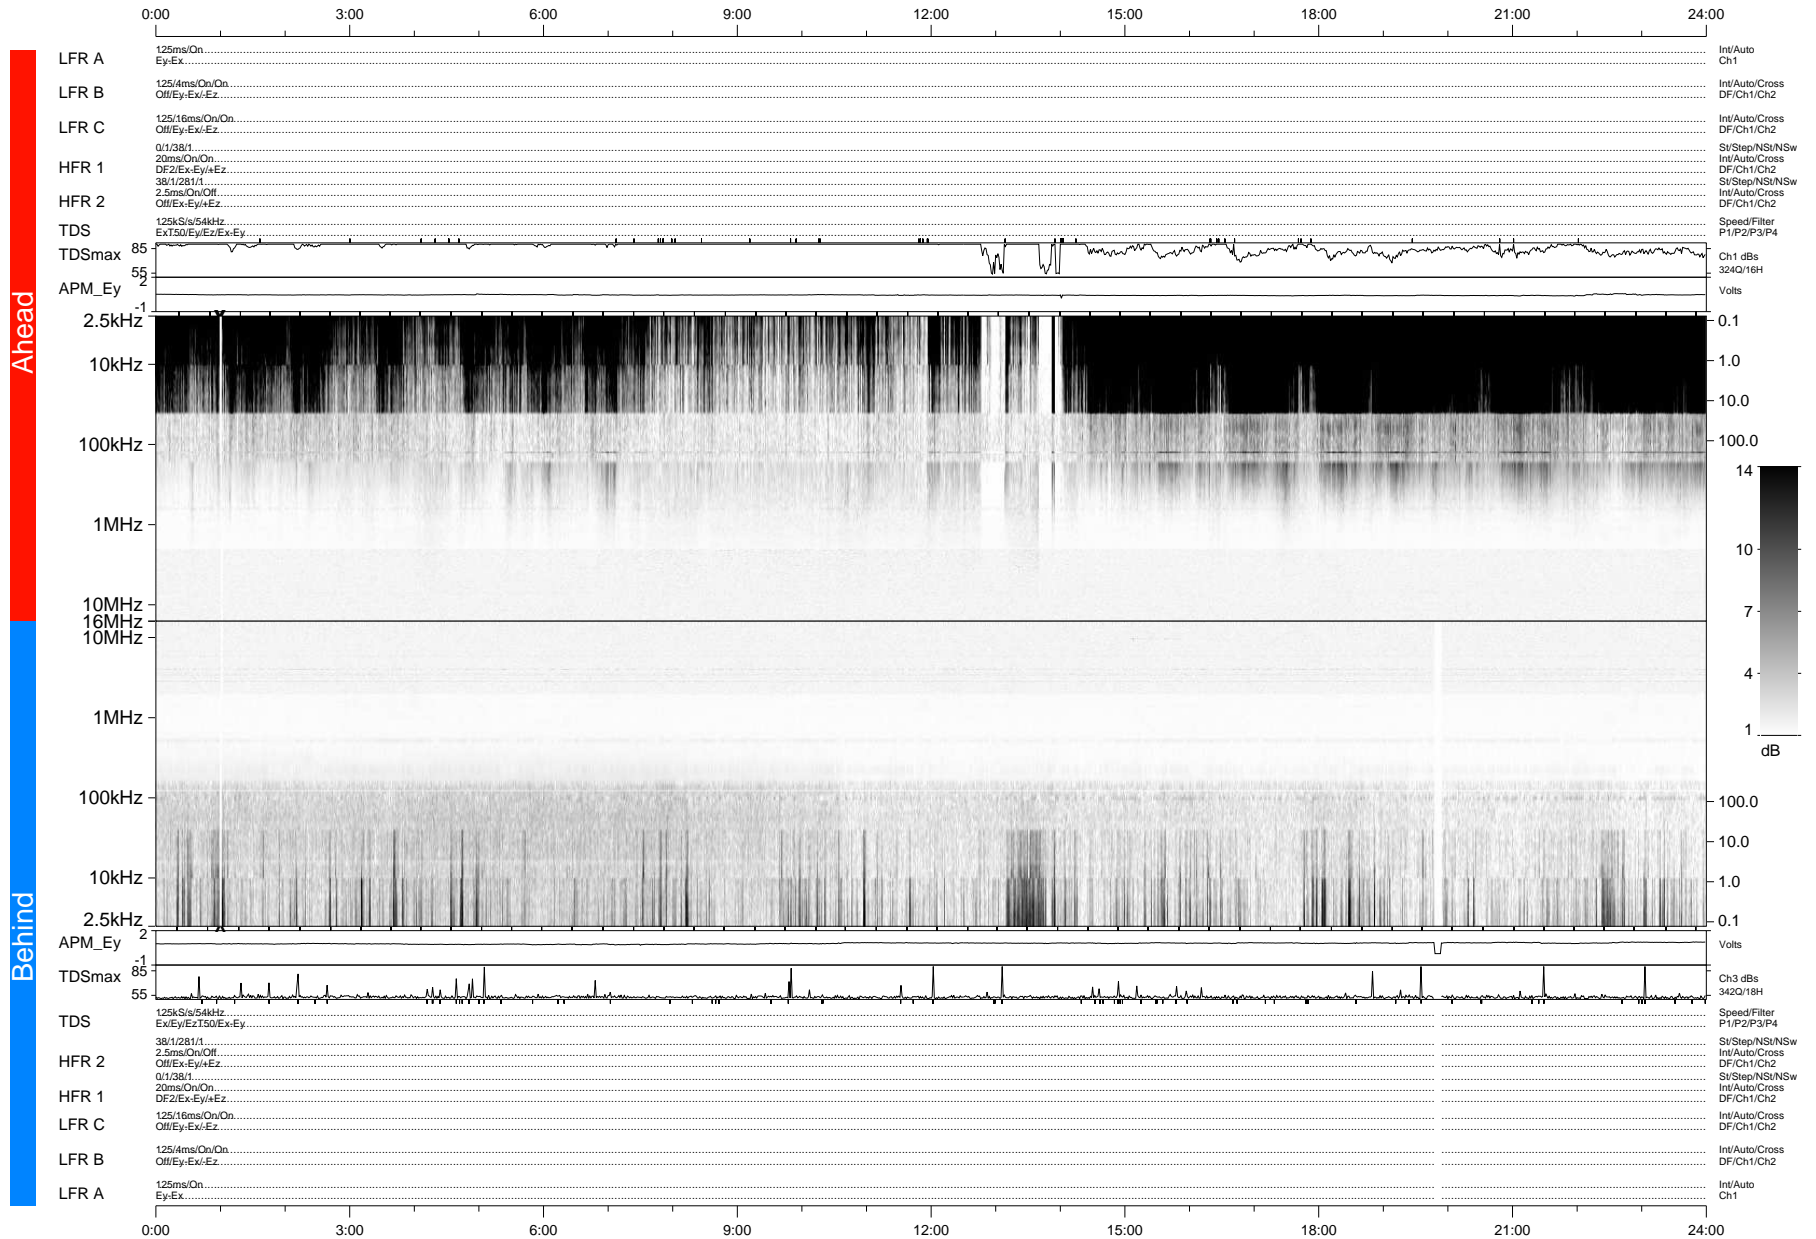

STEREO/WAVES Daily Summary - 20-Dec-2007 (DOY 354)

Ahead source file: swaves_ahead_2007_354_1_04.fin (Recovery: 100.0% HK, 108% Pkts)
 Ahead PSE Angle: -21.0°

DPU up 84.5d, V388d5

Behind PSE Angle: -22.3°
 Behind source file: swaves_behind_2007_354_1_04.fin (Recovery: 99.6% HK, 111% Pkts)

Time (UTC)

file: stereo_swaves_daily-summary_gray-status_20071220_v04 DPU up 84.2d, V388d5
 made by: space.umn.edu on macOS with IDL 8.8.2 on 2022-10-19 18:18:51, with TMLib V945 / dynspec V311