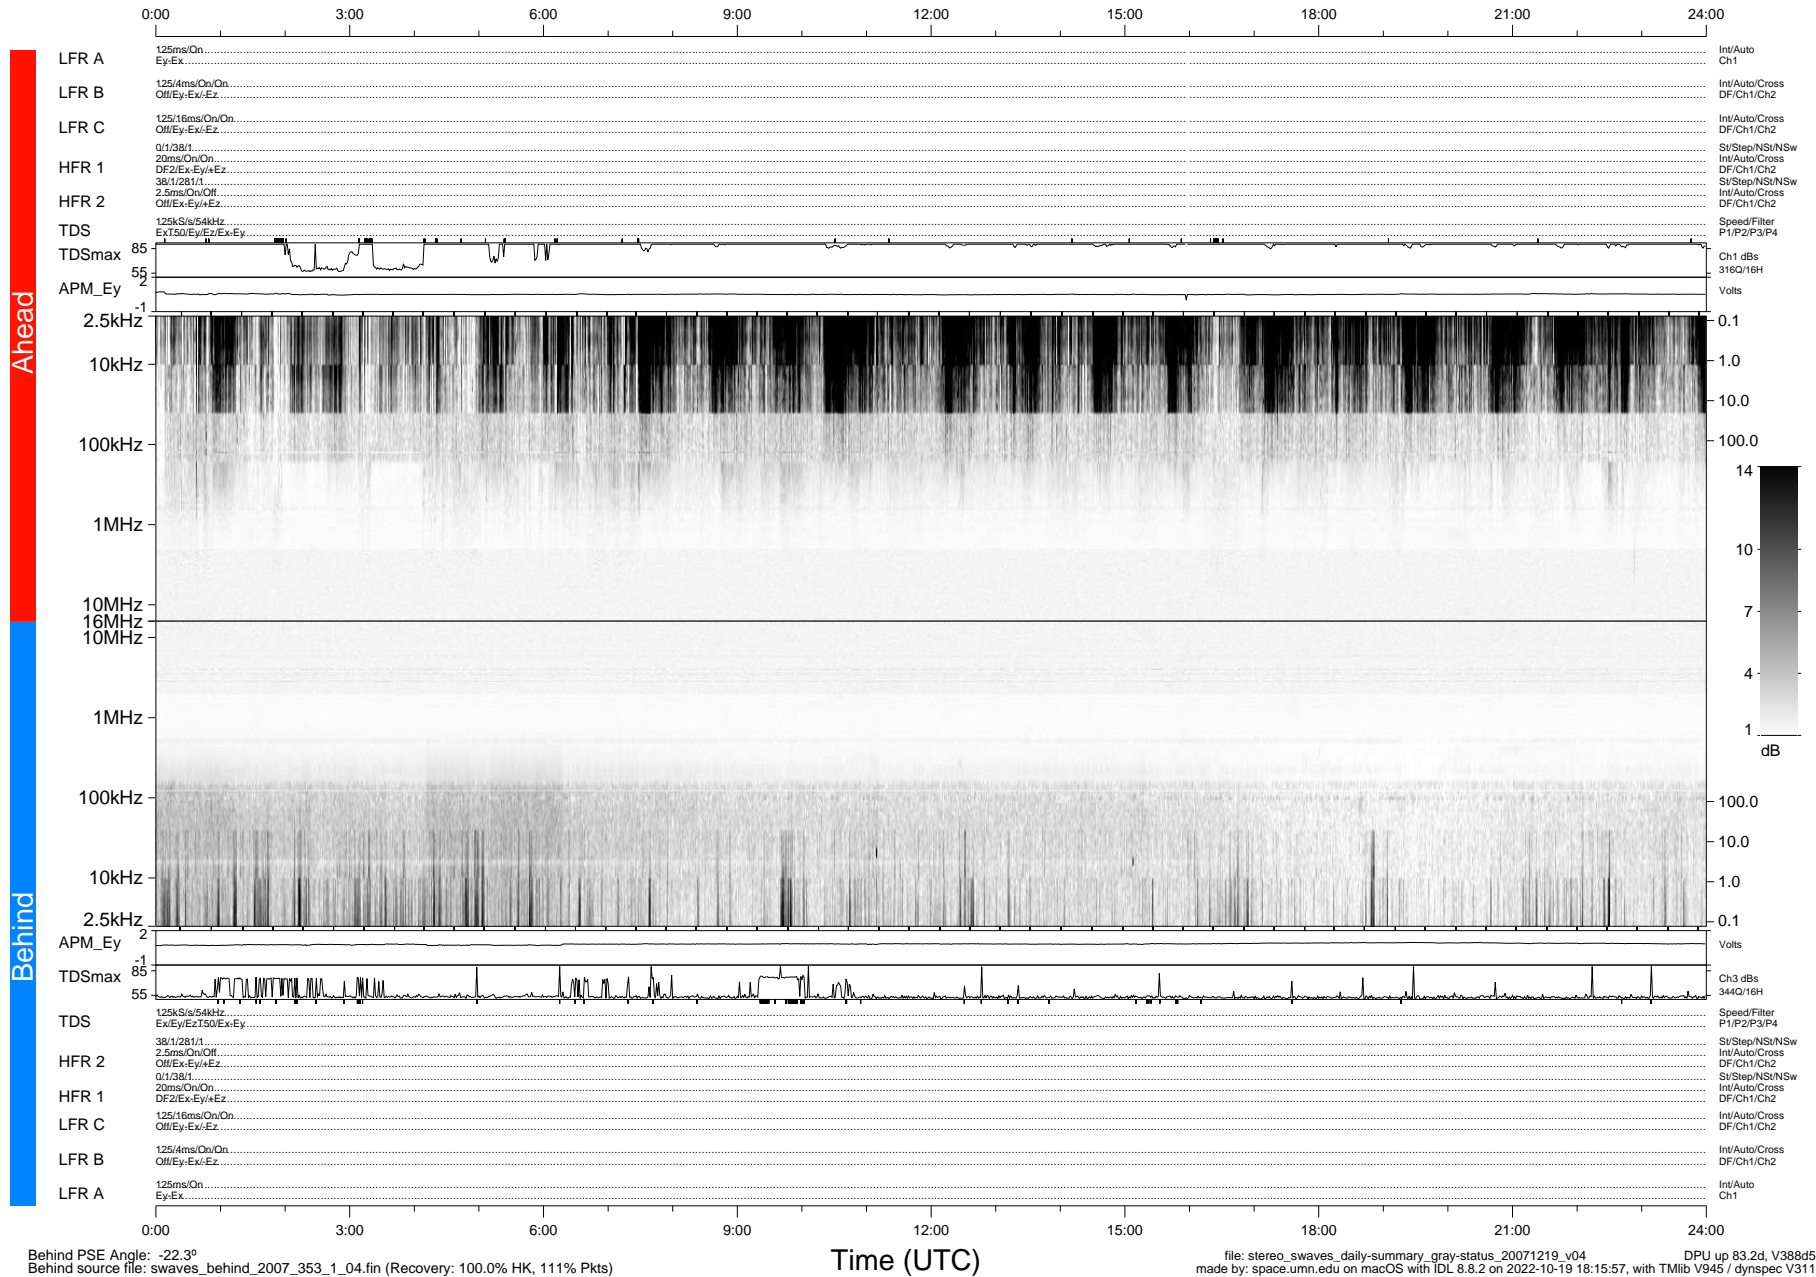

# STEREO/WAVES Daily Summary - 19-Dec-2007 (DOY 353)

Ahead source file: swaves\_ahead\_2007\_353\_1\_04.fin (Recovery: 100.1% HK, 106% Pkts)  
 Ahead PSE Angle: -21.0°

DPU up 83.5d, V388d5

Behind PSE Angle: -22.3°  
 Behind source file: swaves\_behind\_2007\_353\_1\_04.fin (Recovery: 100.0% HK, 111% Pkts)

Time (UTC)

file: stereo\_swaves\_daily-summary\_gray-status\_20071219\_v04  
 made by: space.umn.edu on macOS with IDL 8.8.2 on 2022-10-19 18:15:57, with TLib V945 / dynspec V311  
 DPU up 83.2d, V388d5