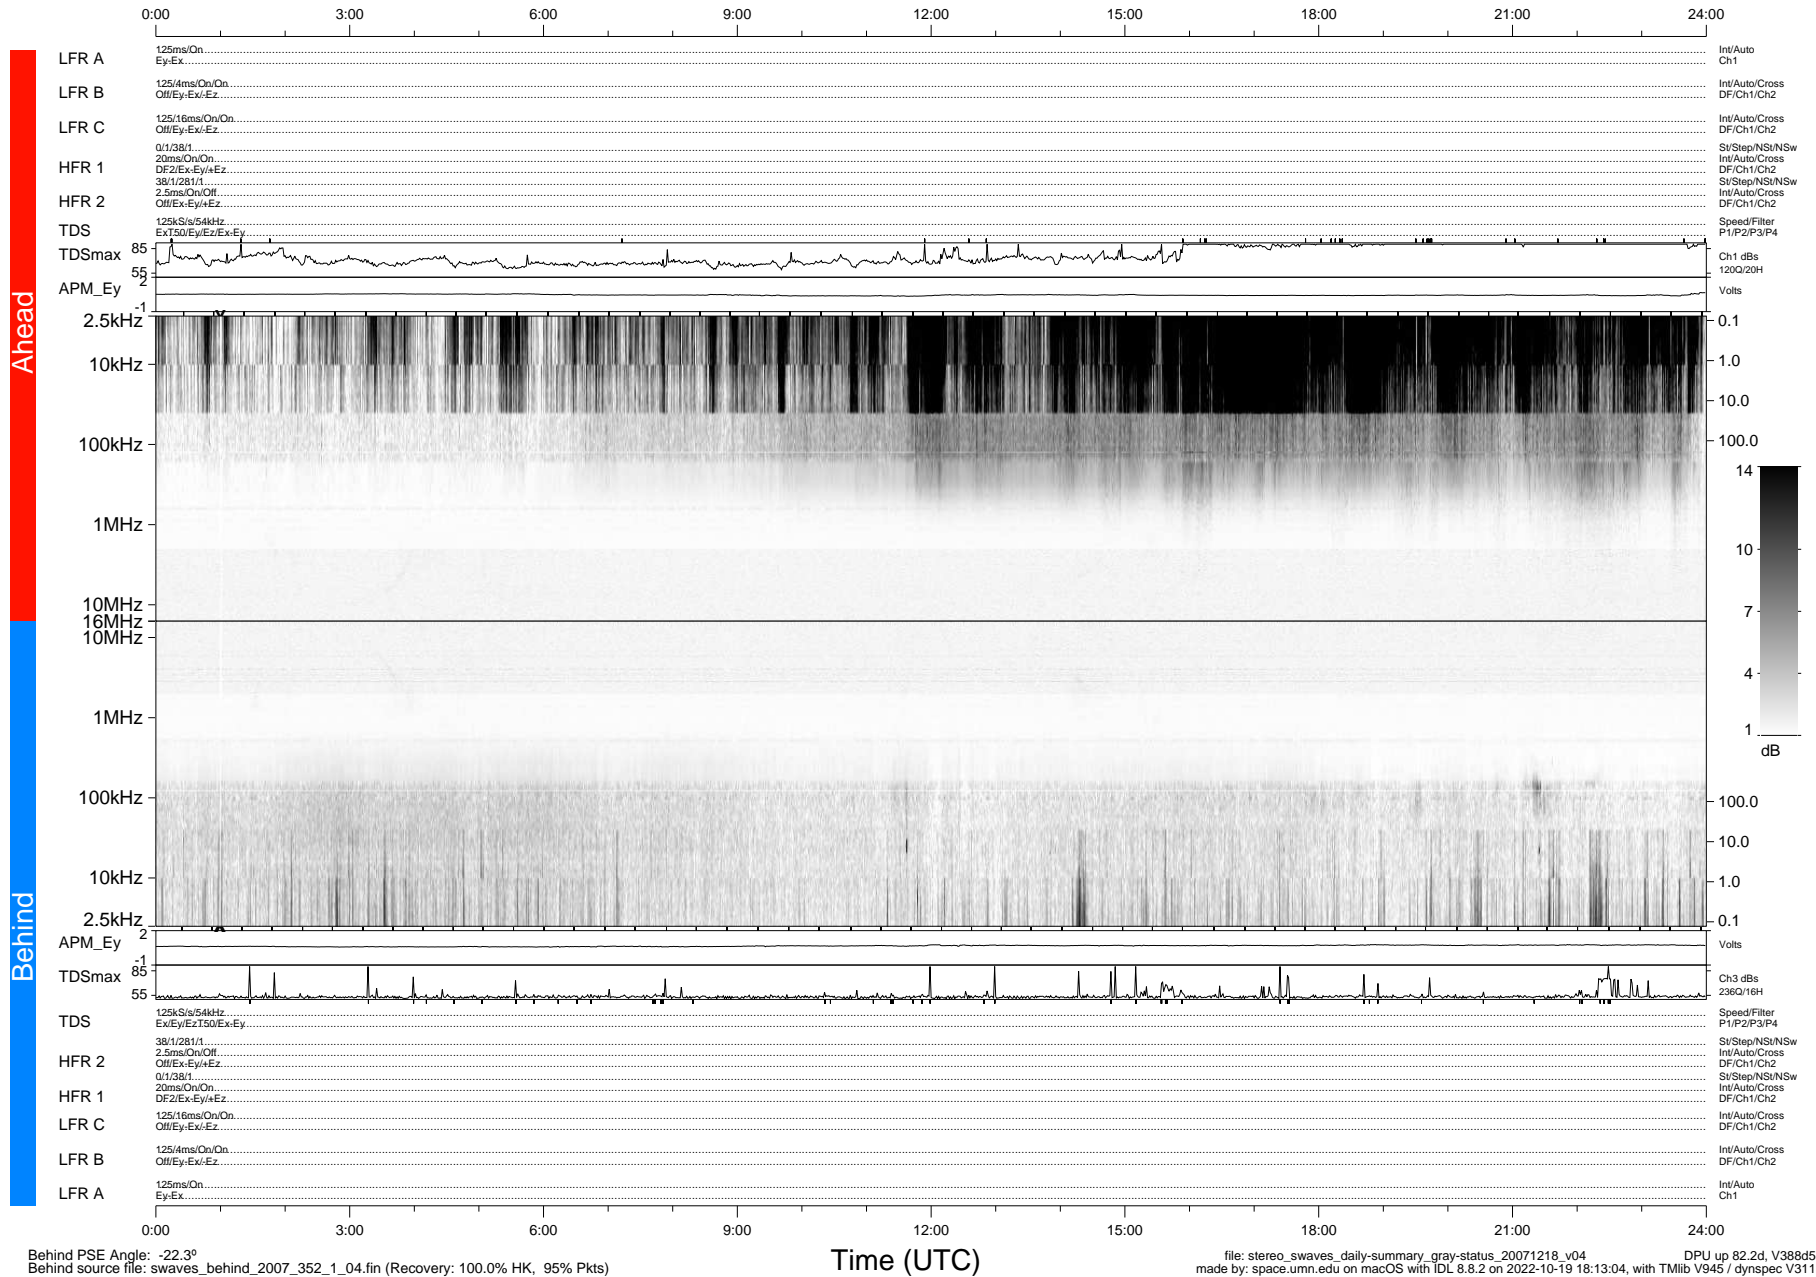

STEREO/WAVES Daily Summary - 18-Dec-2007 (DOY 352)

Ahead source file: swaves_ahead_2007_352_1_04.fin (Recovery: 100.0% HK, 78% Pkts)
 Ahead PSE Angle: 20.9°

DPU up 82.5d, V388d5

Behind PSE Angle: -22.3°
 Behind source file: swaves_behind_2007_352_1_04.fin (Recovery: 100.0% HK, 95% Pkts)

file: stereo_swaves_daily-summary_gray-status_20071218_v04 DPU up 82.2d, V388d5
 made by: space.umn.edu on macOS with IDL 8.8.2 on 2022-10-19 18:13:04, with TLib V945 / dynspec V311