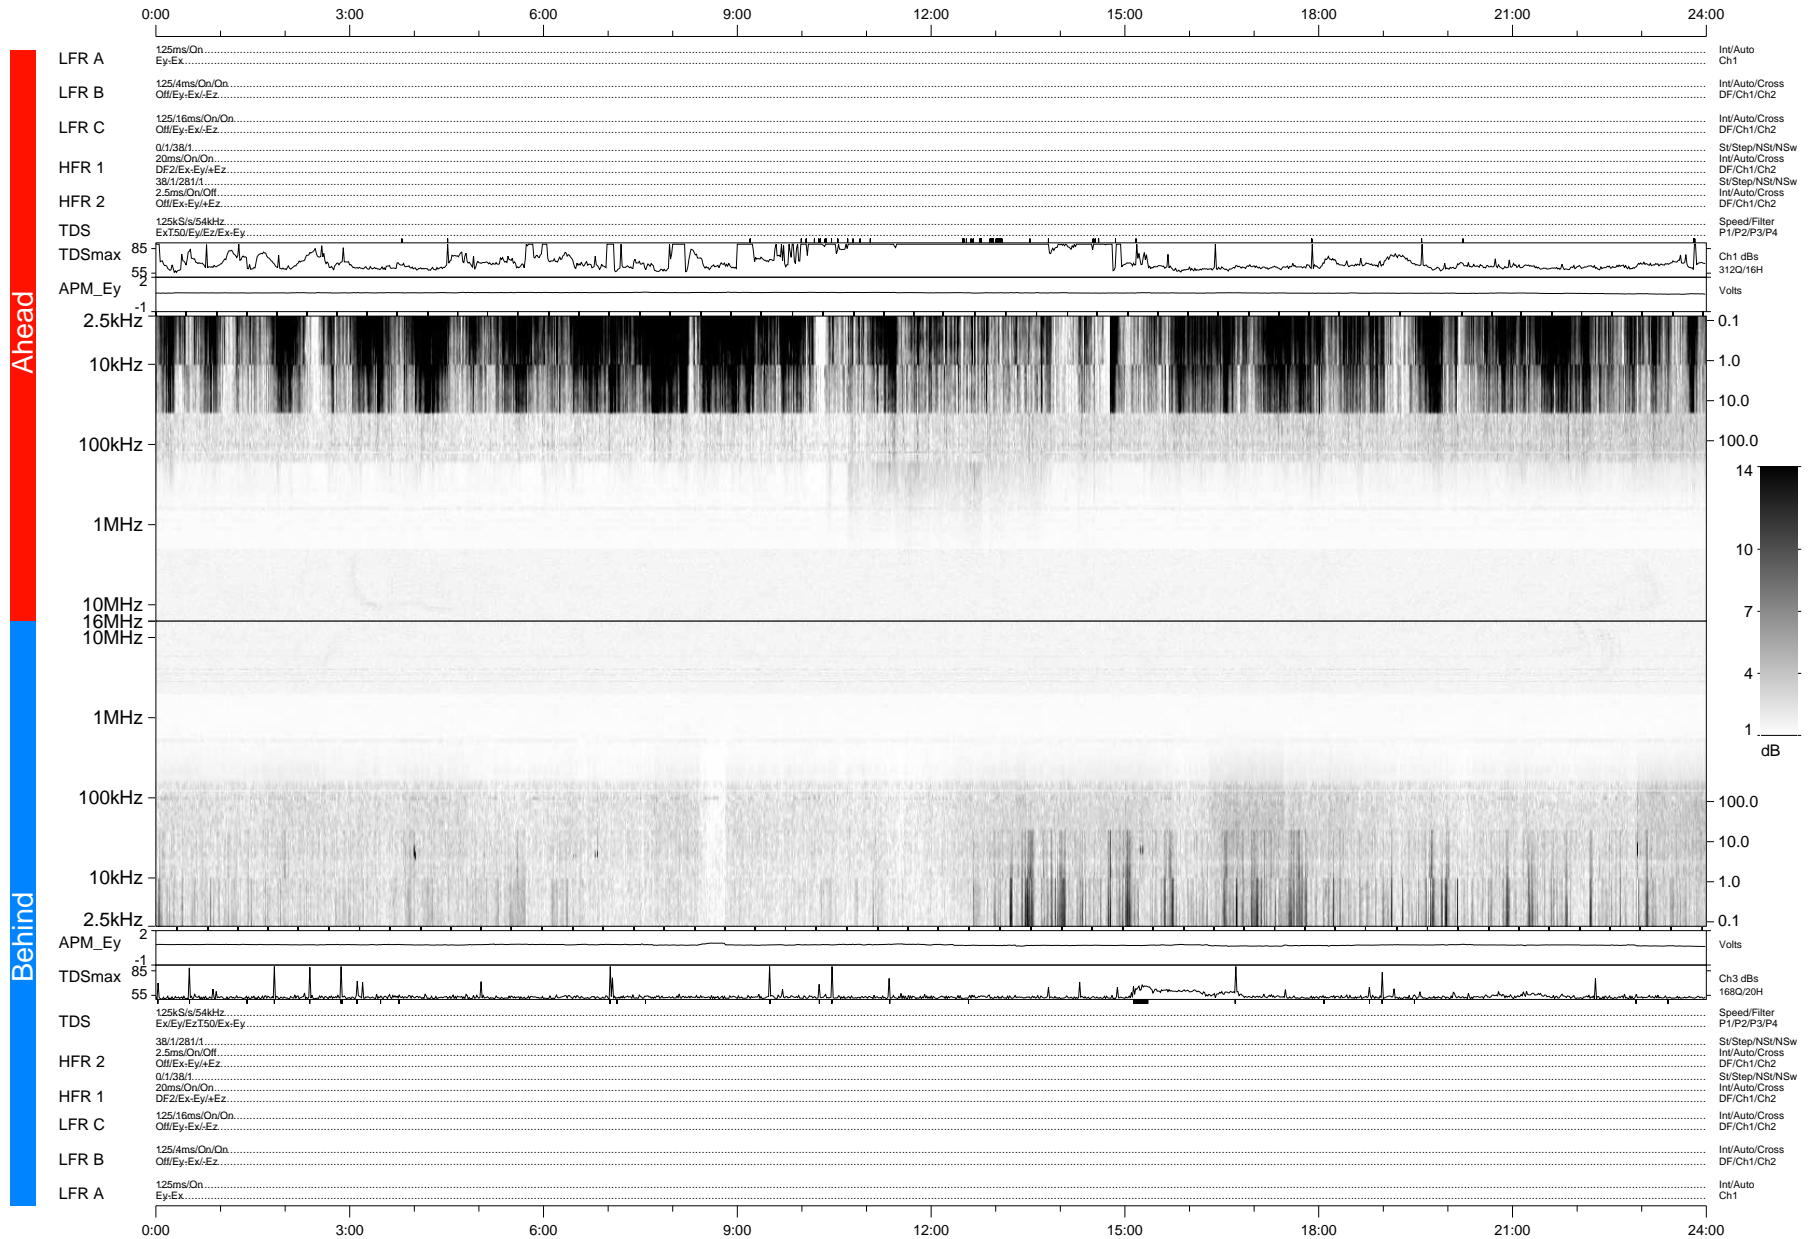

STEREO/WAVES Daily Summary - 17-Dec-2007 (DOY 351)

Ahead source file: swaves_ahead_2007_351_1_04.fin (Recovery: 100.0% HK, 106% Pkts)
 Ahead PSE Angle: -21.0°

DPU up 81.5d, V388d5

Behind PSE Angle: -22.1°
 Behind source file: swaves_behind_2007_351_1_04.fin (Recovery: 100.0% HK, 85% Pkts)

Time (UTC)

file: stereo_swaves_daily-summary_gray-status_20071217_v04
 made by: space.umn.edu on macOS with IDL 8.8.2 on 2022-10-19 18:10:11, with Tlib V945 / dynspec V311
 DPU up 81.2d, V388d5