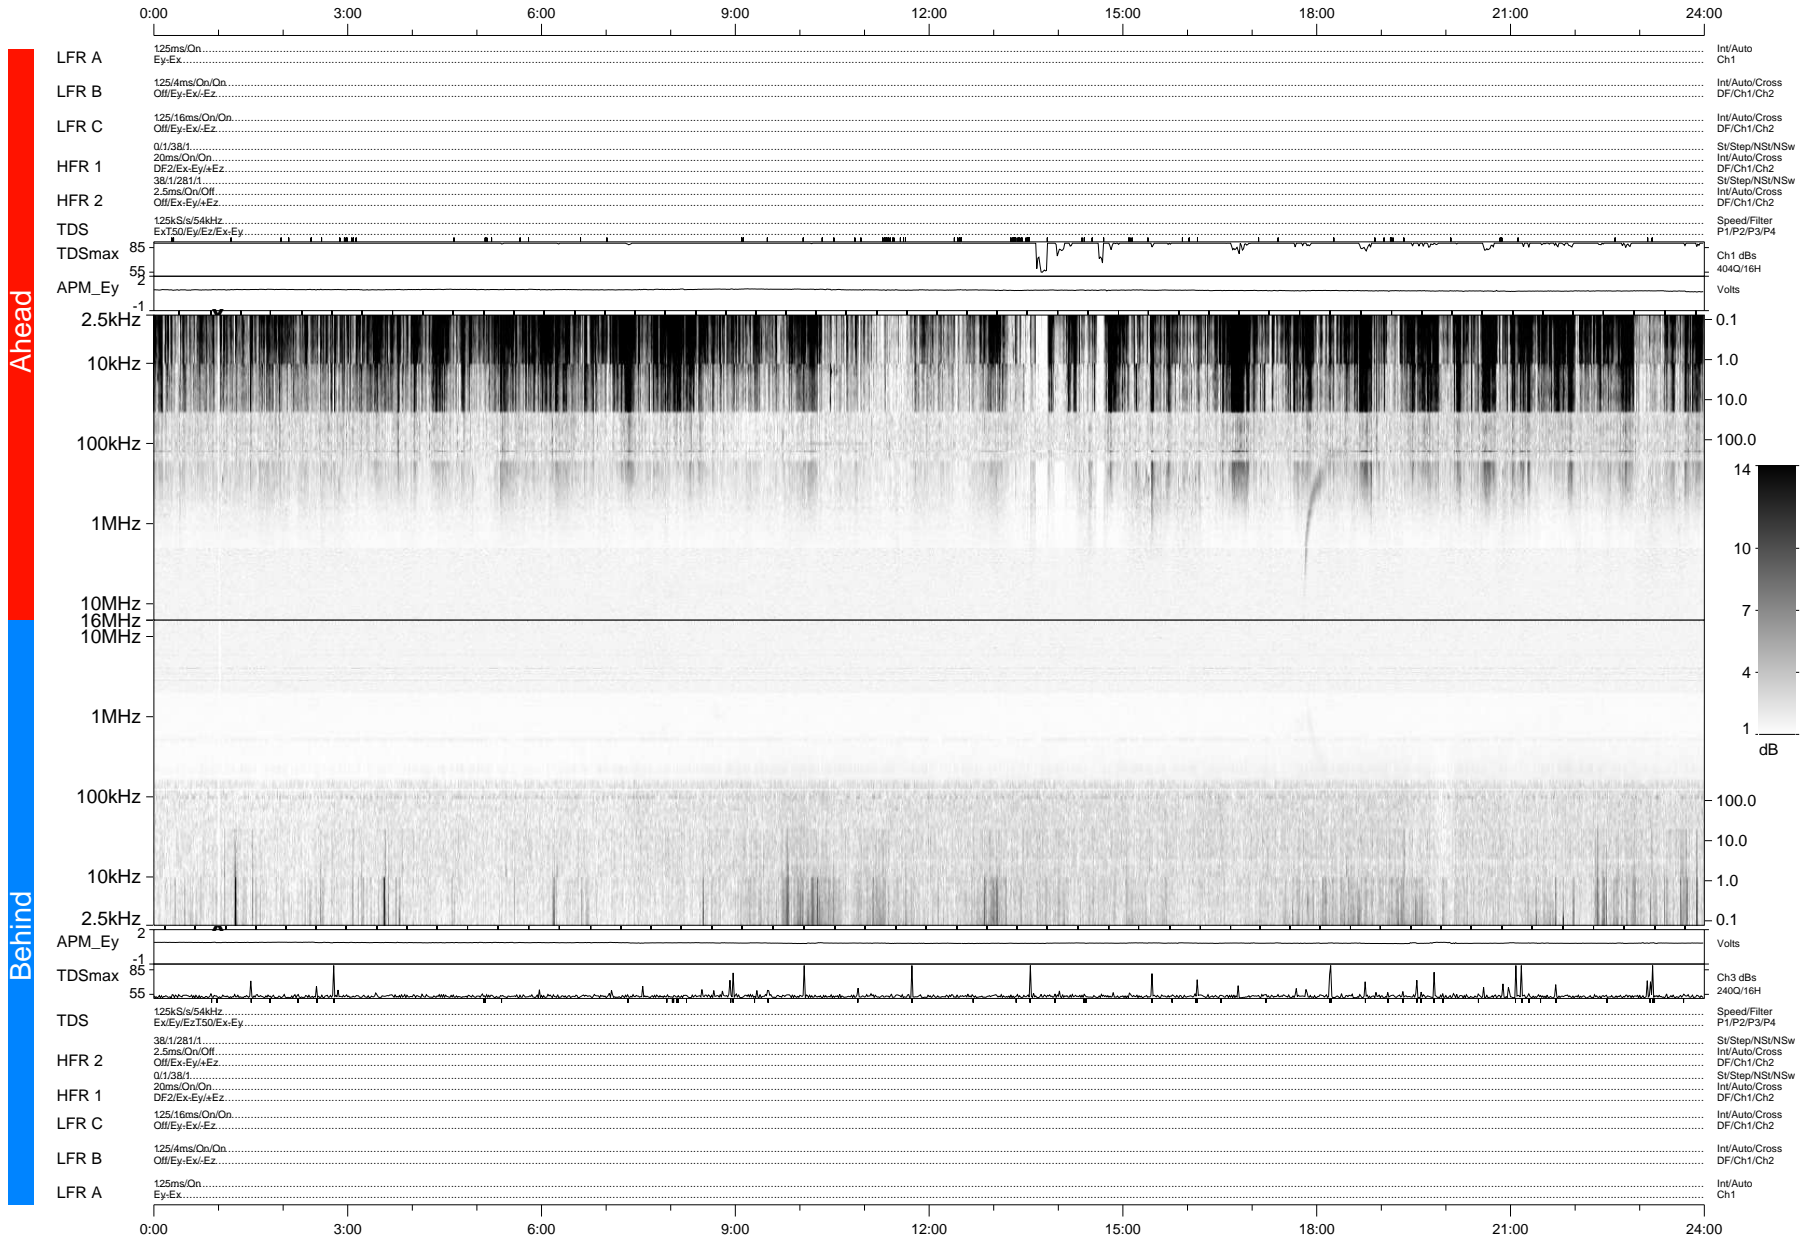

STEREO/WAVES Daily Summary - 14-Dec-2007 (DOY 348)

Ahead source file: swaves_ahead_2007_348_1_04.fin (Recovery: 100.0% HK, 119% Pkts)
Ahead PSE Angle: 20.9°

DPU up 78.5d, V388d5

Behind PSE Angle: -22.0°
Behind source file: swaves_behind_2007_348_1_04.fin (Recovery: 100.0% HK, 95% Pkts)

Time (UTC)