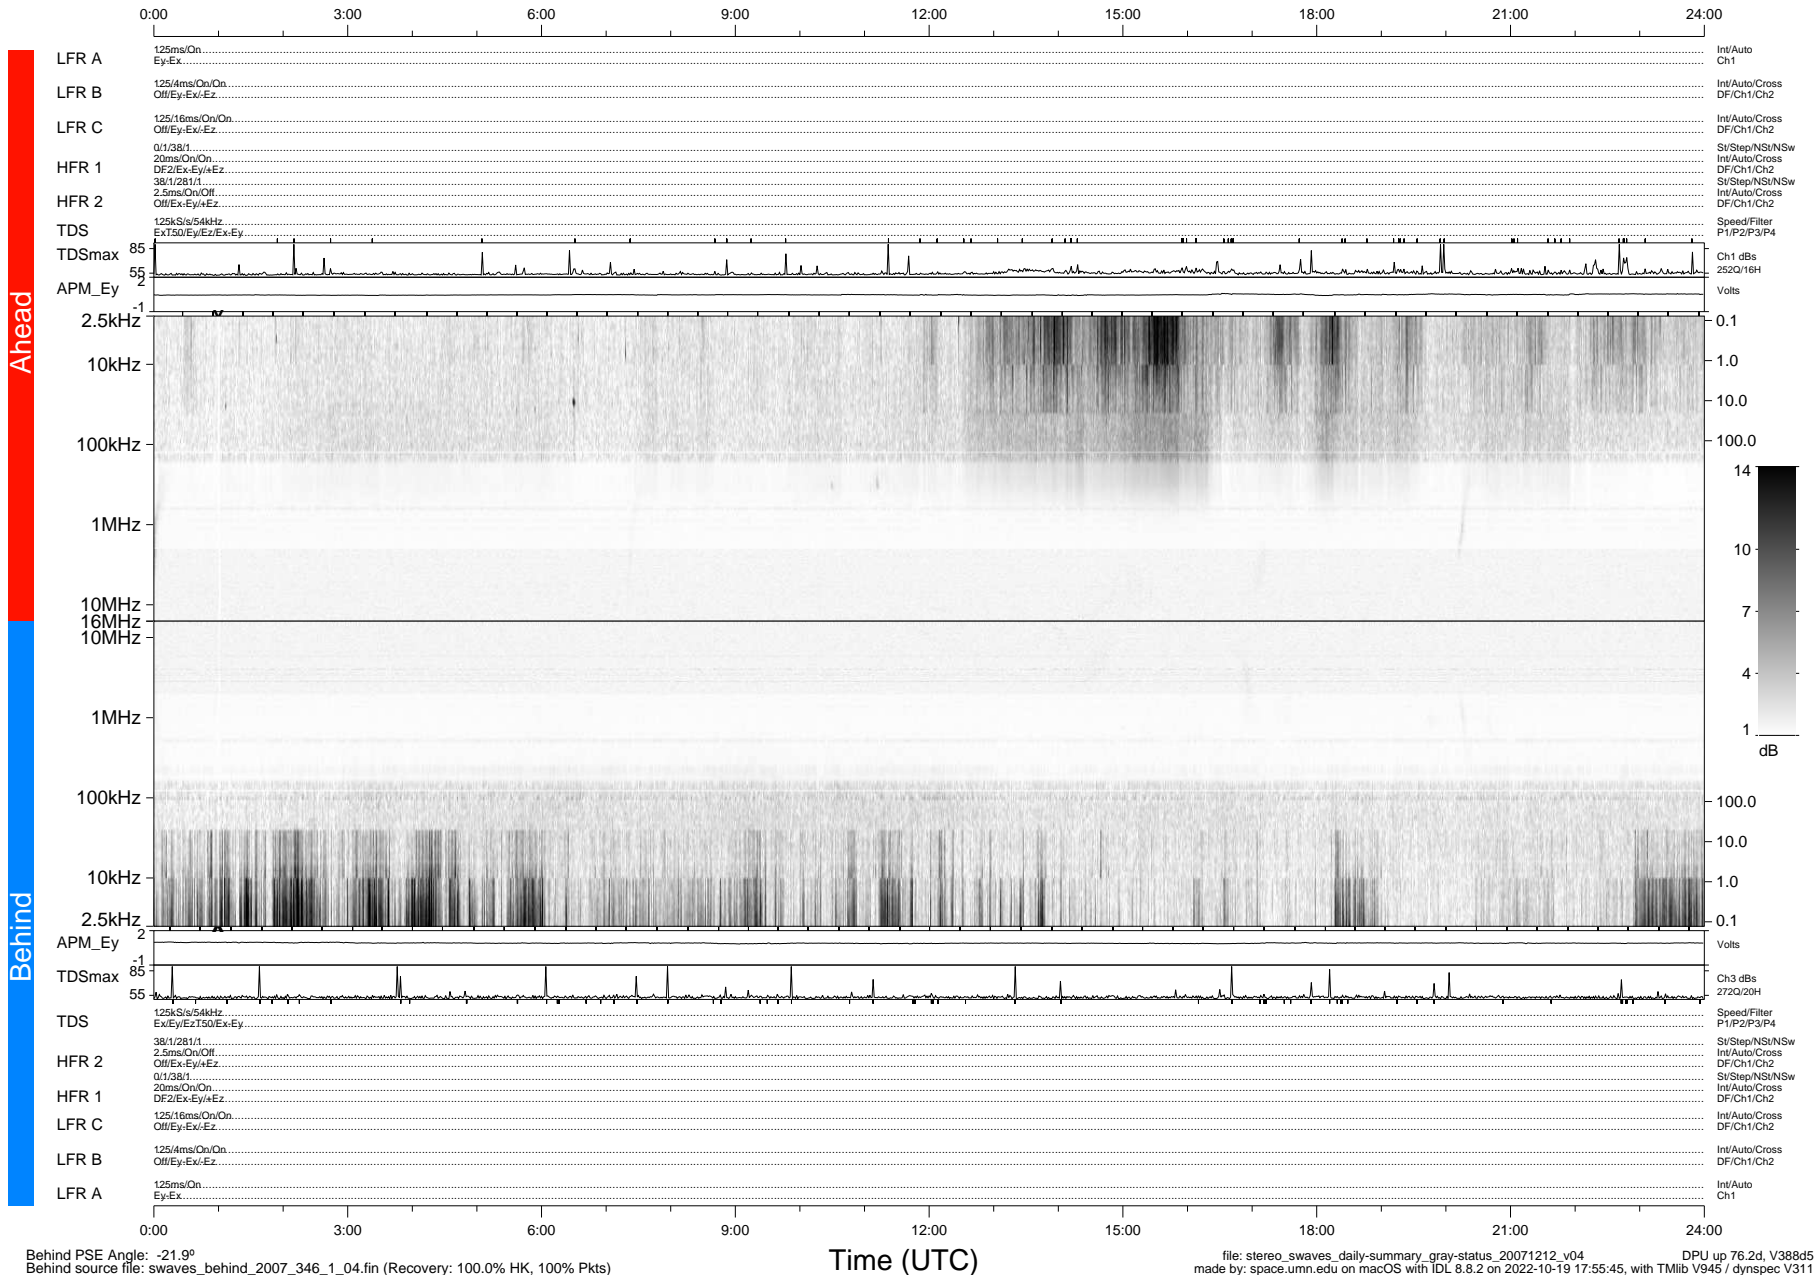

STEREO/WAVES Daily Summary - 12-Dec-2007 (DOY 346)

Ahead source file: swaves_ahead_2007_346_1_04.fin (Recovery: 100.0% HK, 97% Pkts)
 Ahead PSE Angle: 20.8°

DPU up 76.5d, V388d5

Behind PSE Angle: -21.9°
 Behind source file: swaves_behind_2007_346_1_04.fin (Recovery: 100.0% HK, 100% Pkts)

Time (UTC)

file: stereo_swaves_daily-summary_gray-status_20071212_v04
 made by: space.umn.edu on macOS with IDL 8.8.2 on 2022-10-19 17:55:45, with TMLib V945 / dynspec V311
 DPU up 76.2d, V388d5