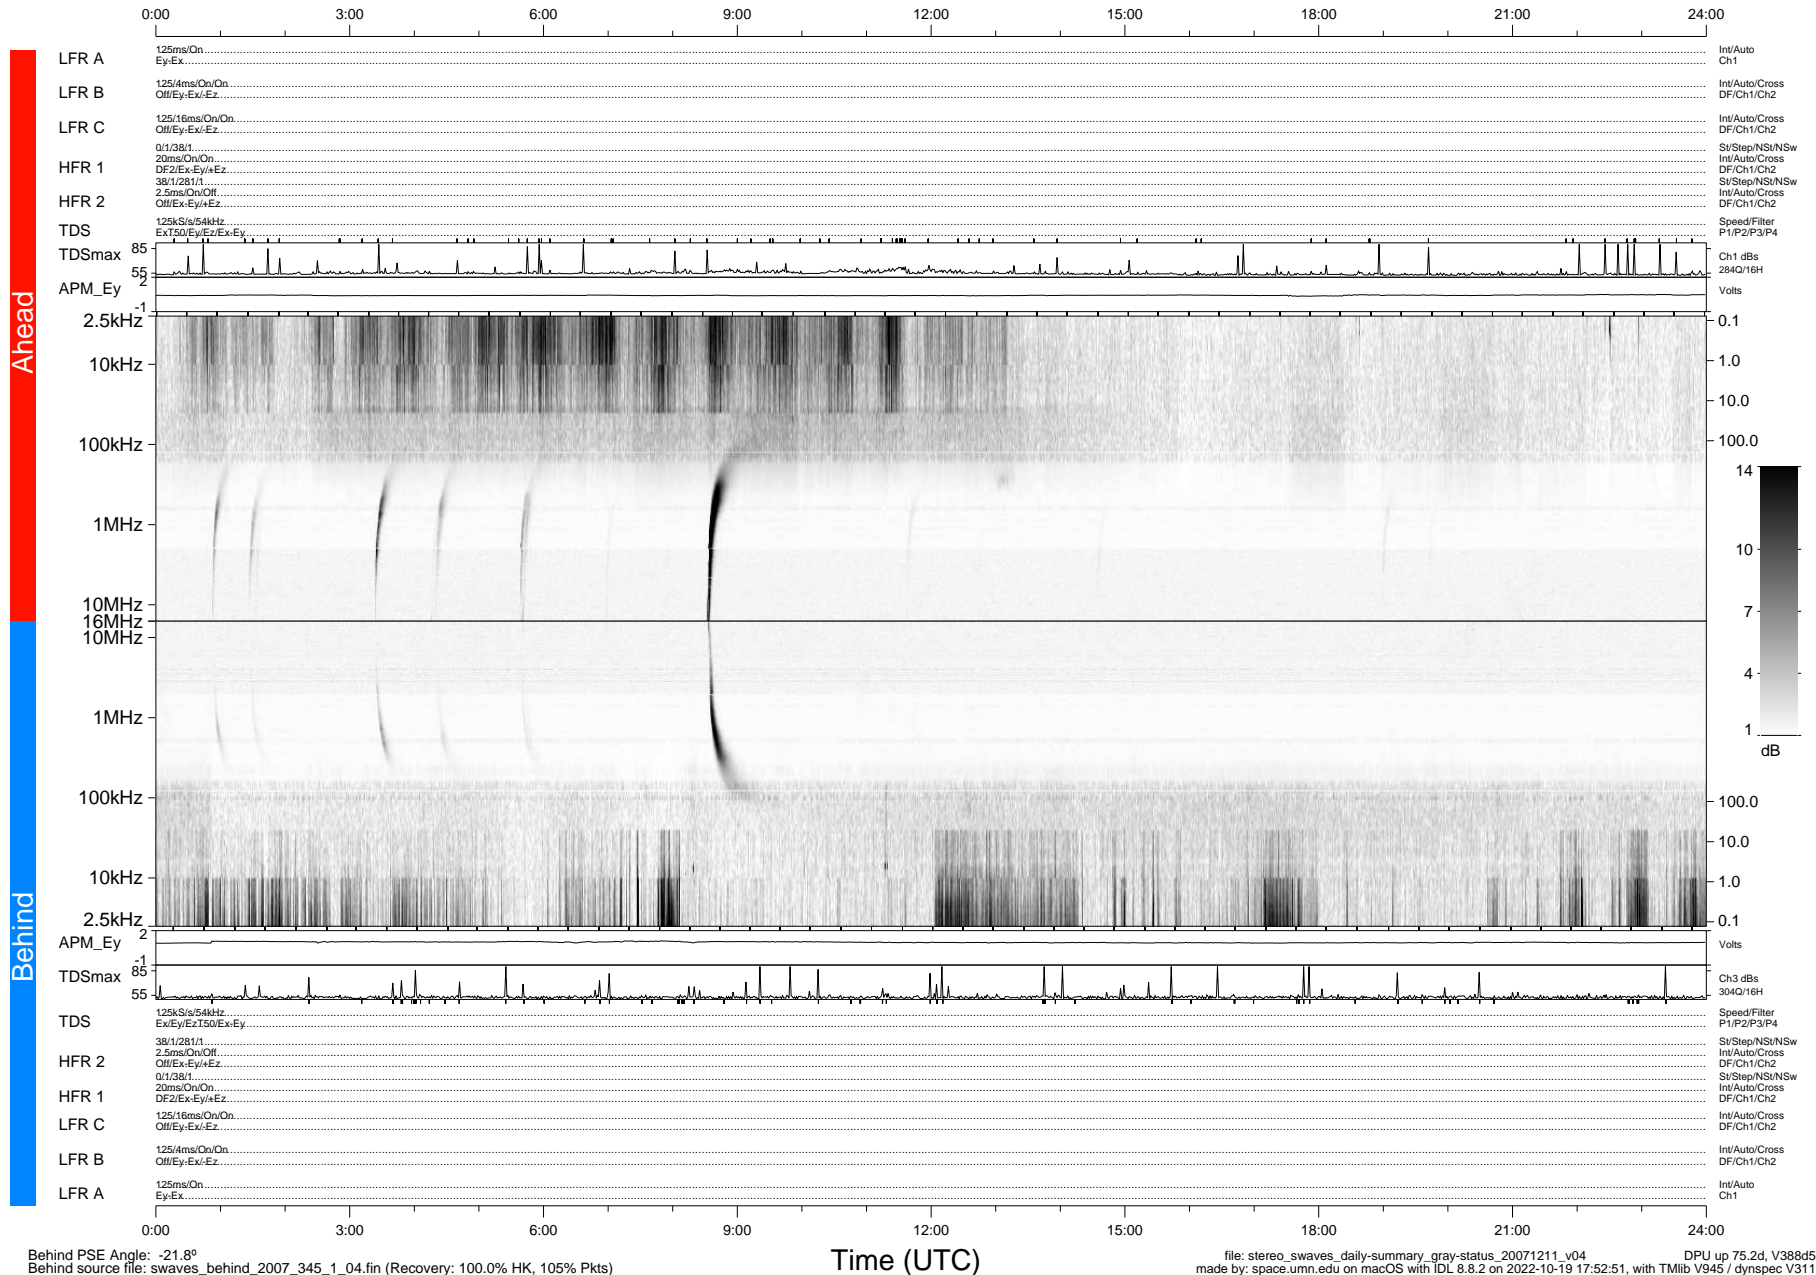

STEREO/WAVES Daily Summary - 11-Dec-2007 (DOY 345)

Ahead source file: swaves_ahead_2007_345_1_04.fin (Recovery: 100.0% HK, 102% Pkts)
 Ahead PSE Angle: 20.9°

DPU up 75.5d, V388d5

Behind PSE Angle: -21.8°
 Behind source file: swaves_behind_2007_345_1_04.fin (Recovery: 100.0% HK, 105% Pkts)

Time (UTC)

file: stereo_swaves_daily-summary_gray-status_20071211_v04
 made by: space.umn.edu on macOS with IDL 8.8.2 on 2022-10-19 17:52:51, with Tlib V945 / dynspec V311
 DPU up 75.2d, V388d5