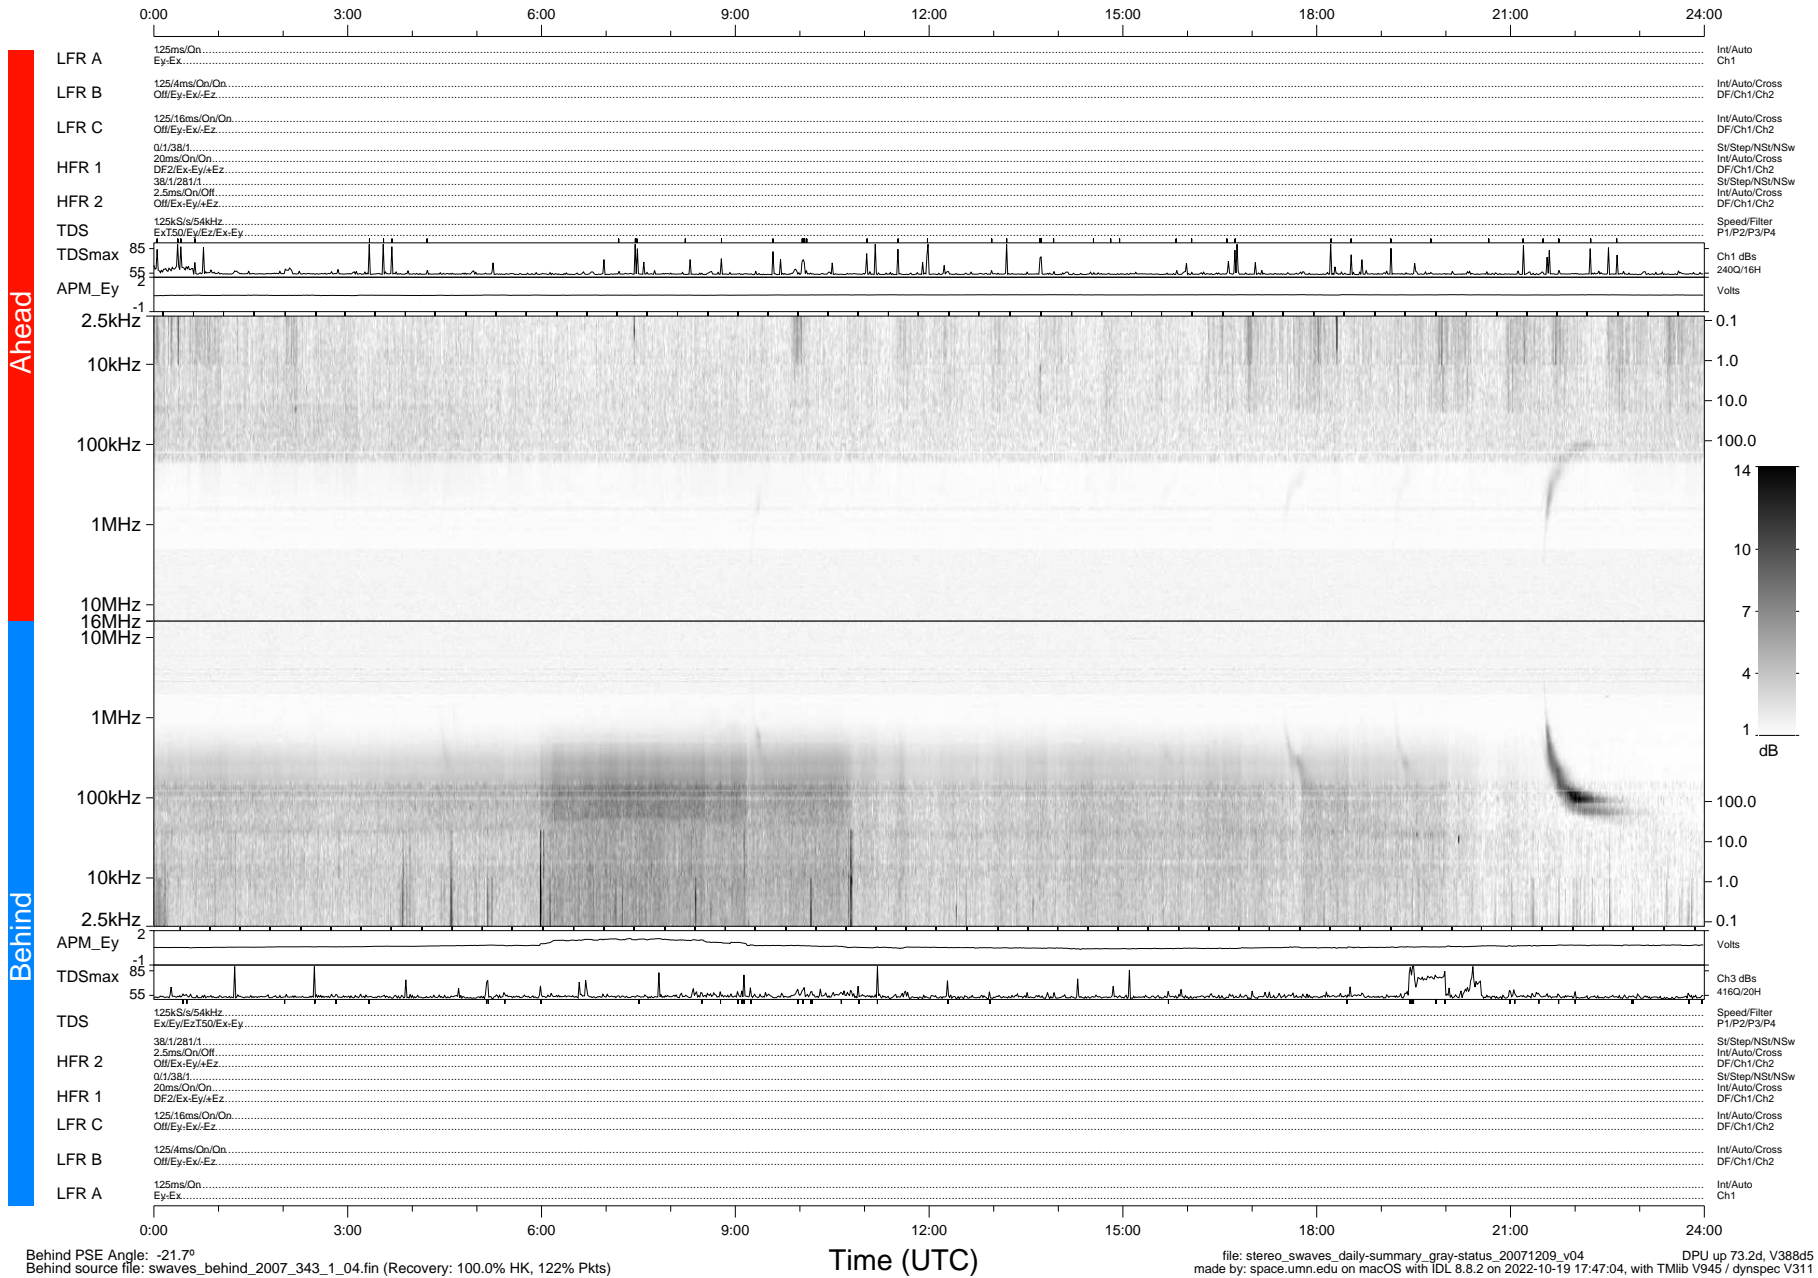

STEREO/WAVES Daily Summary - 09-Dec-2007 (DOY 343)

Ahead source file: swaves_ahead_2007_343_1_04.fin (Recovery: 100.0% HK, 95% Pkts)
Ahead PSE Angle: 20.8°

DPU up 73.5d, V388d5

Behind PSE Angle: -21.7°
Behind source file: swaves_behind_2007_343_1_04.fin (Recovery: 100.0% HK, 122% Pkts)

Time (UTC)