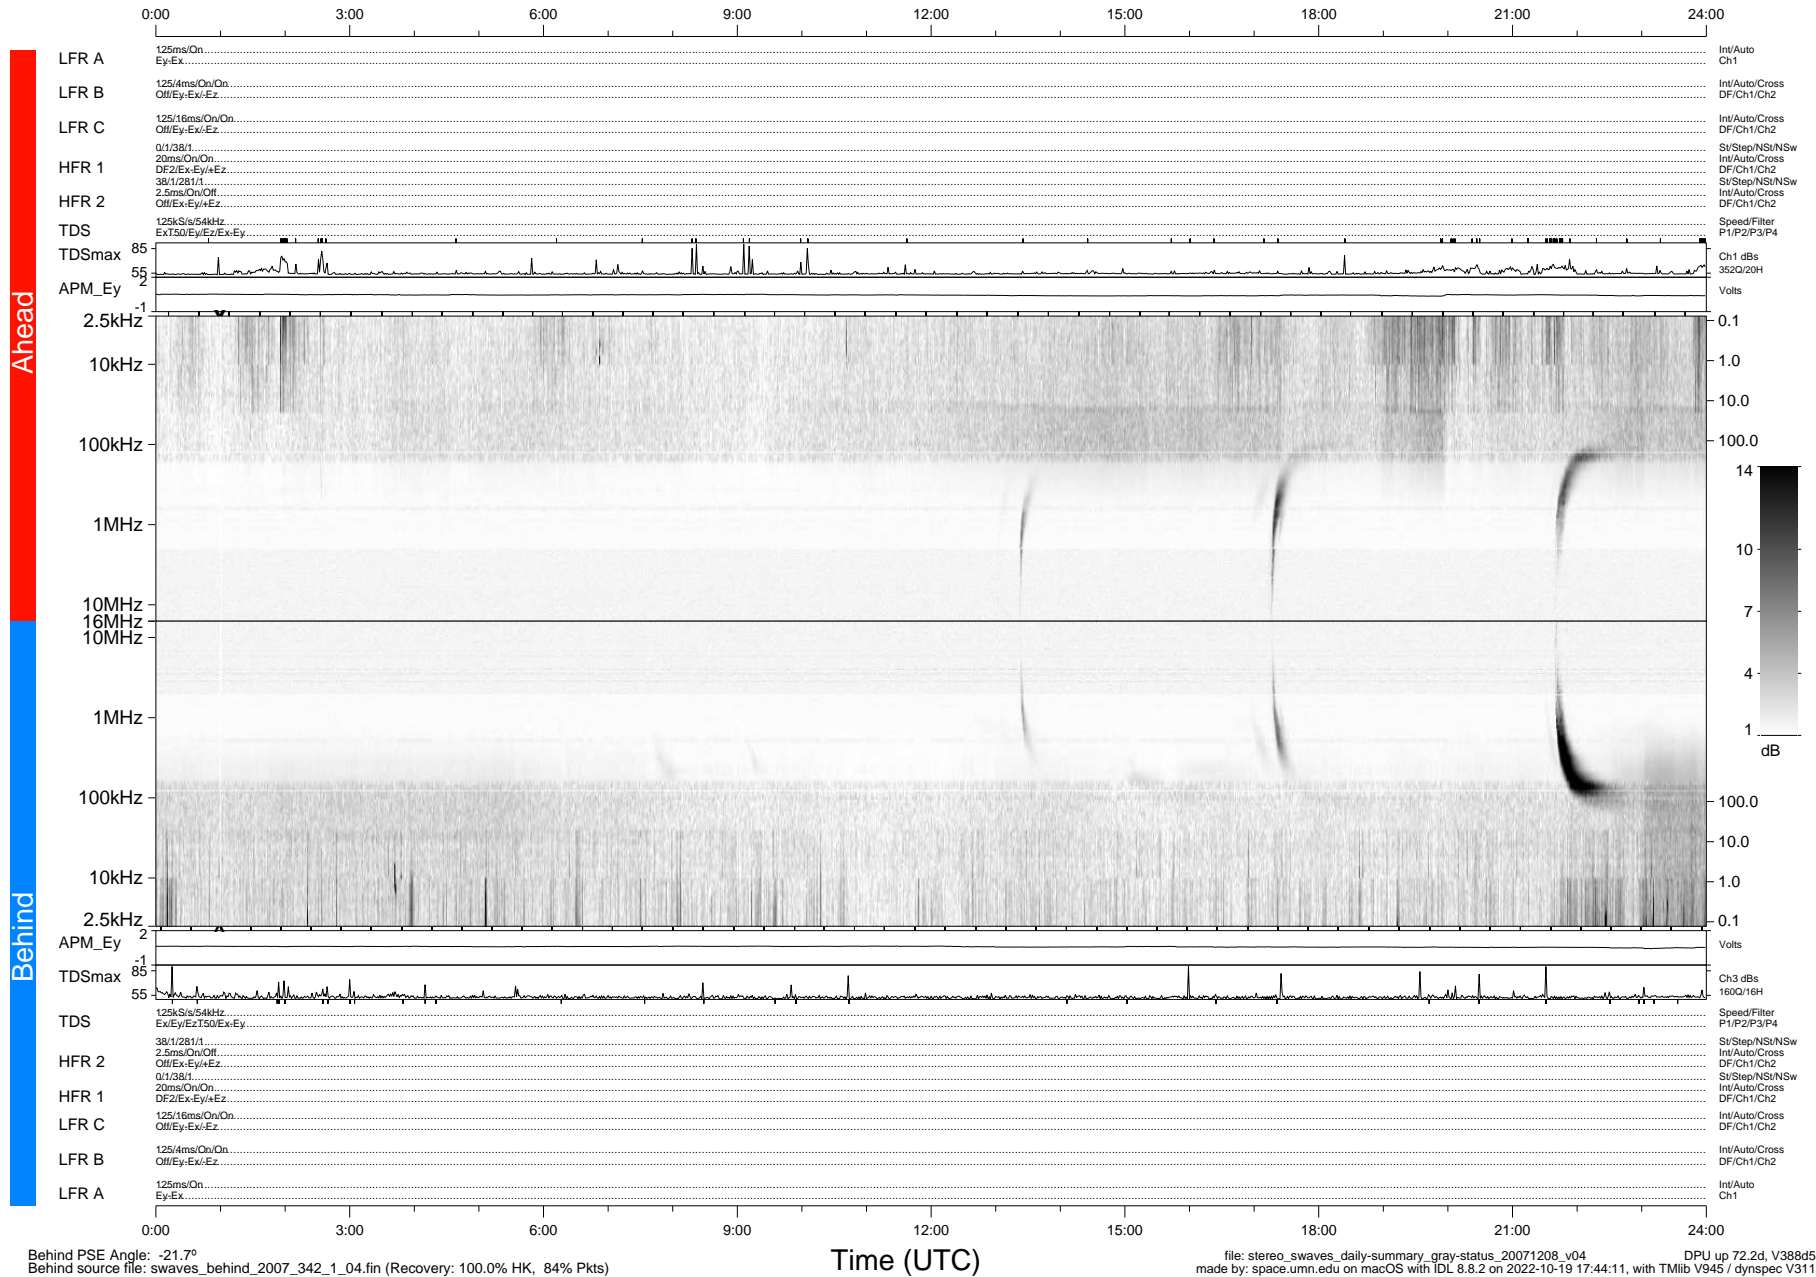

# STEREO/WAVES Daily Summary - 08-Dec-2007 (DOY 342)

Ahead source file: swaves\_ahead\_2007\_342\_1\_04.fin (Recovery: 100.0% HK, 112% Pkts)  
 Ahead PSE Angle: 20.8°

DPU up 72.5d, V388d5

Behind PSE Angle: -21.7°  
 Behind source file: swaves\_behind\_2007\_342\_1\_04.fin (Recovery: 100.0% HK, 84% Pkts)

file: stereo\_swaves\_daily-summary\_gray-status\_20071208\_v04  
 made by: space.umn.edu on macOS with IDL 8.8.2 on 2022-10-19 17:44:11, with TMLib V945 / dynspec V311  
 DPU up 72.2d, V388d5