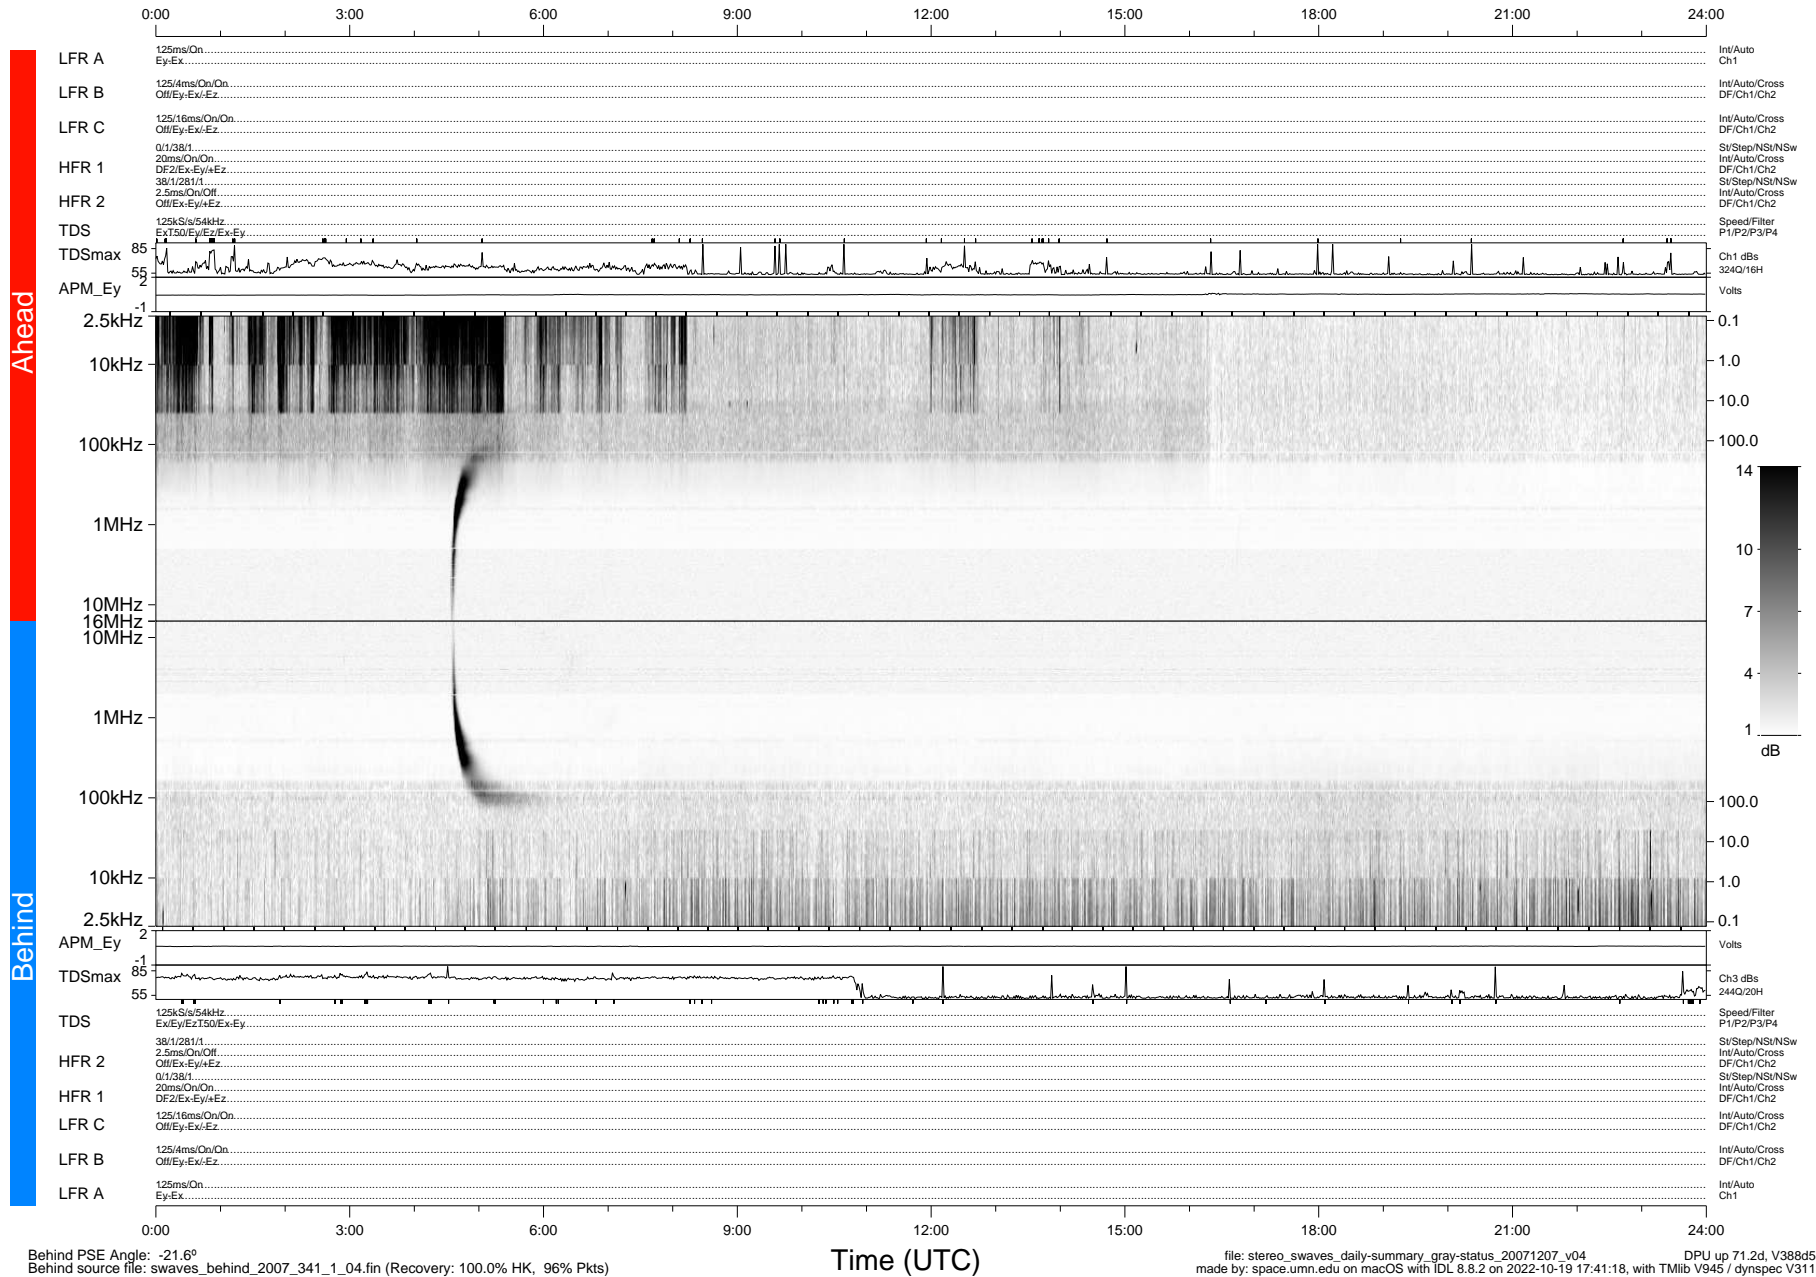

STEREO/WAVES Daily Summary - 07-Dec-2007 (DOY 341)

Ahead source file: swaves_ahead_2007_341_1_04.fin (Recovery: 100.0% HK, 108% Pkts)
 Ahead PSE Angle: 20.8°

DPU up 71.5d, V388d5

Behind PSE Angle: -21.6°
 Behind source file: swaves_behind_2007_341_1_04.fin (Recovery: 100.0% HK, 96% Pkts)

Time (UTC)

file: stereo_swaves_daily-summary_gray-status_20071207_v04
 made by: space.umn.edu on macOS with IDL 8.8.2 on 2022-10-19 17:41:18, with TMLib V945 / dynspec V311
 DPU up 71.2d, V388d5