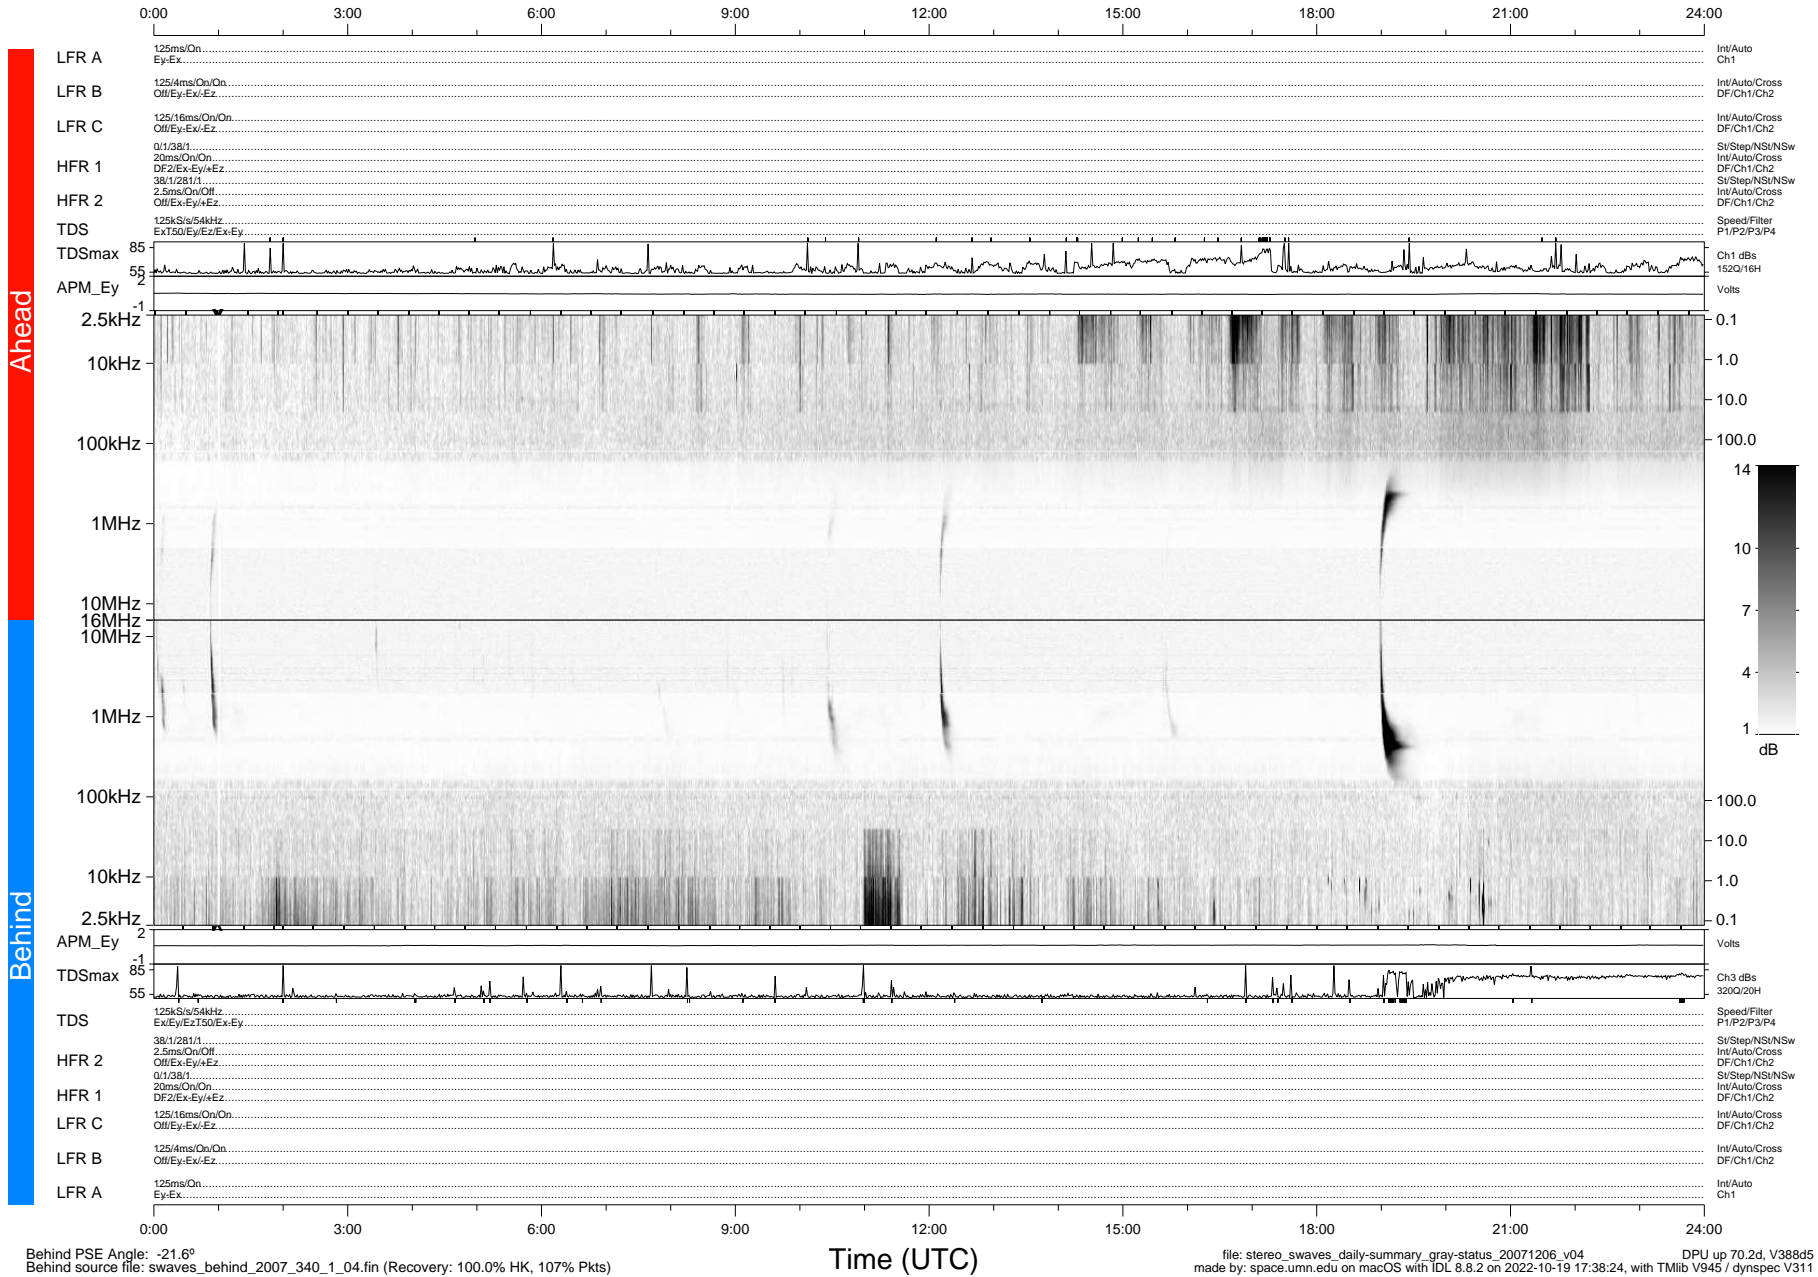

STEREO/WAVES Daily Summary - 06-Dec-2007 (DOY 340)

Ahead source file: swaves_ahead_2007_340_1_04.fin (Recovery: 100.0% HK, 82% Pkts)
Ahead PSE Angle: 20.7°

DPU up 70.5d, V388d5

Behind PSE Angle: -21.6°
Behind source file: swaves_behind_2007_340_1_04.fin (Recovery: 100.0% HK, 107% Pkts)