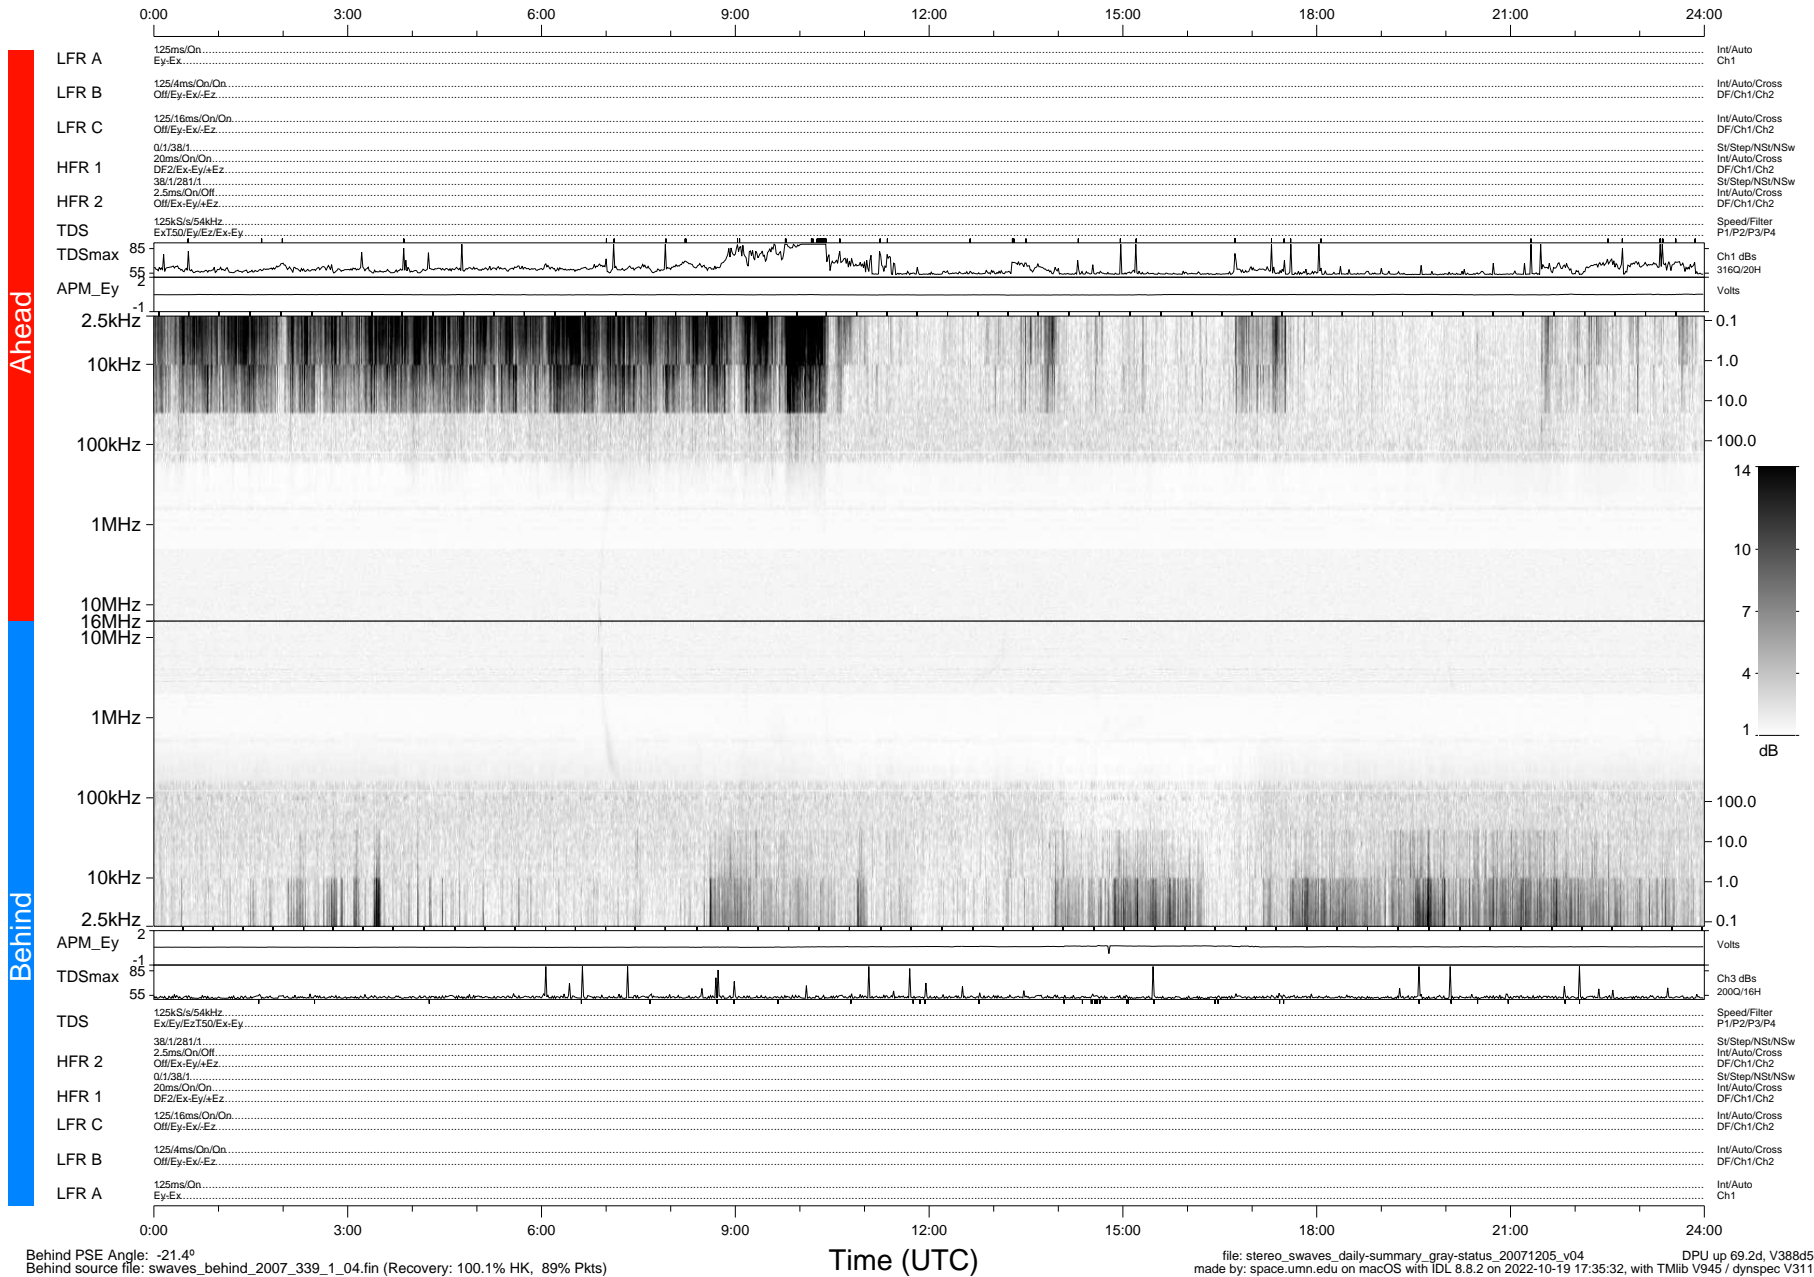

# STEREO/WAVES Daily Summary - 05-Dec-2007 (DOY 339)

Ahead source file: swaves\_ahead\_2007\_339\_1\_04.fin (Recovery: 100.0% HK, 107% Pkts)  
 Ahead PSE Angle: 20.8°

DPU up 69.5d, V388d5

Behind PSE Angle: -21.4°  
 Behind source file: swaves\_behind\_2007\_339\_1\_04.fin (Recovery: 100.1% HK, 89% Pkts)

file: stereo\_swaves\_daily-summary\_gray-status\_20071205\_v04  
 made by: space.umn.edu on macOS with IDL 8.8.2 on 2022-10-19 17:35:32, with Tlib V945 / dynspec V311  
 DPU up 69.2d, V388d5