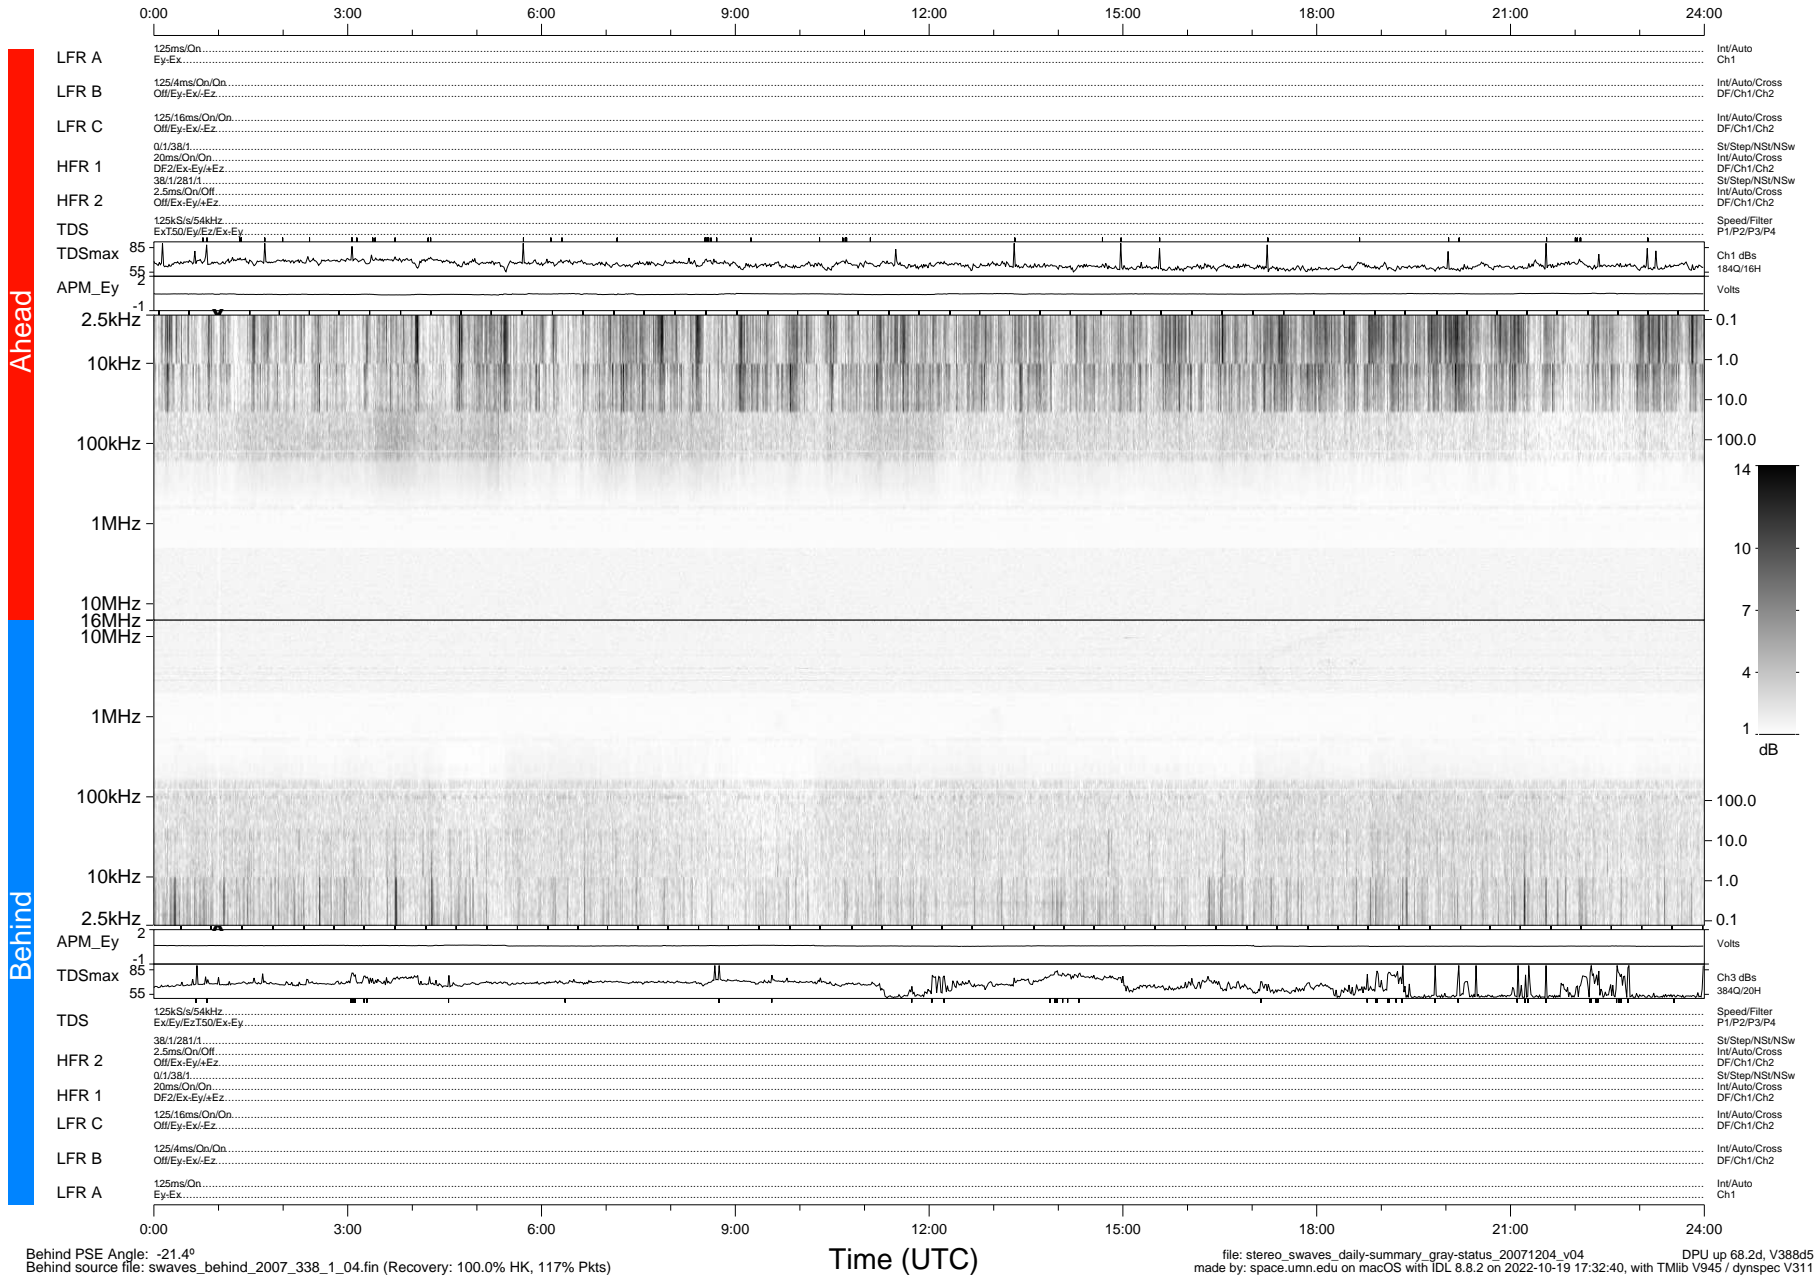

STEREO/WAVES Daily Summary - 04-Dec-2007 (DOY 338)

Ahead source file: swaves_ahead_2007_338_1_04.fin (Recovery: 100.0% HK, 87% Pkts)
Ahead PSE Angle: 20.8°

DPU up 68.5d, V388d5

Behind PSE Angle: -21.4°
Behind source file: swaves_behind_2007_338_1_04.fin (Recovery: 100.0% HK, 117% Pkts)