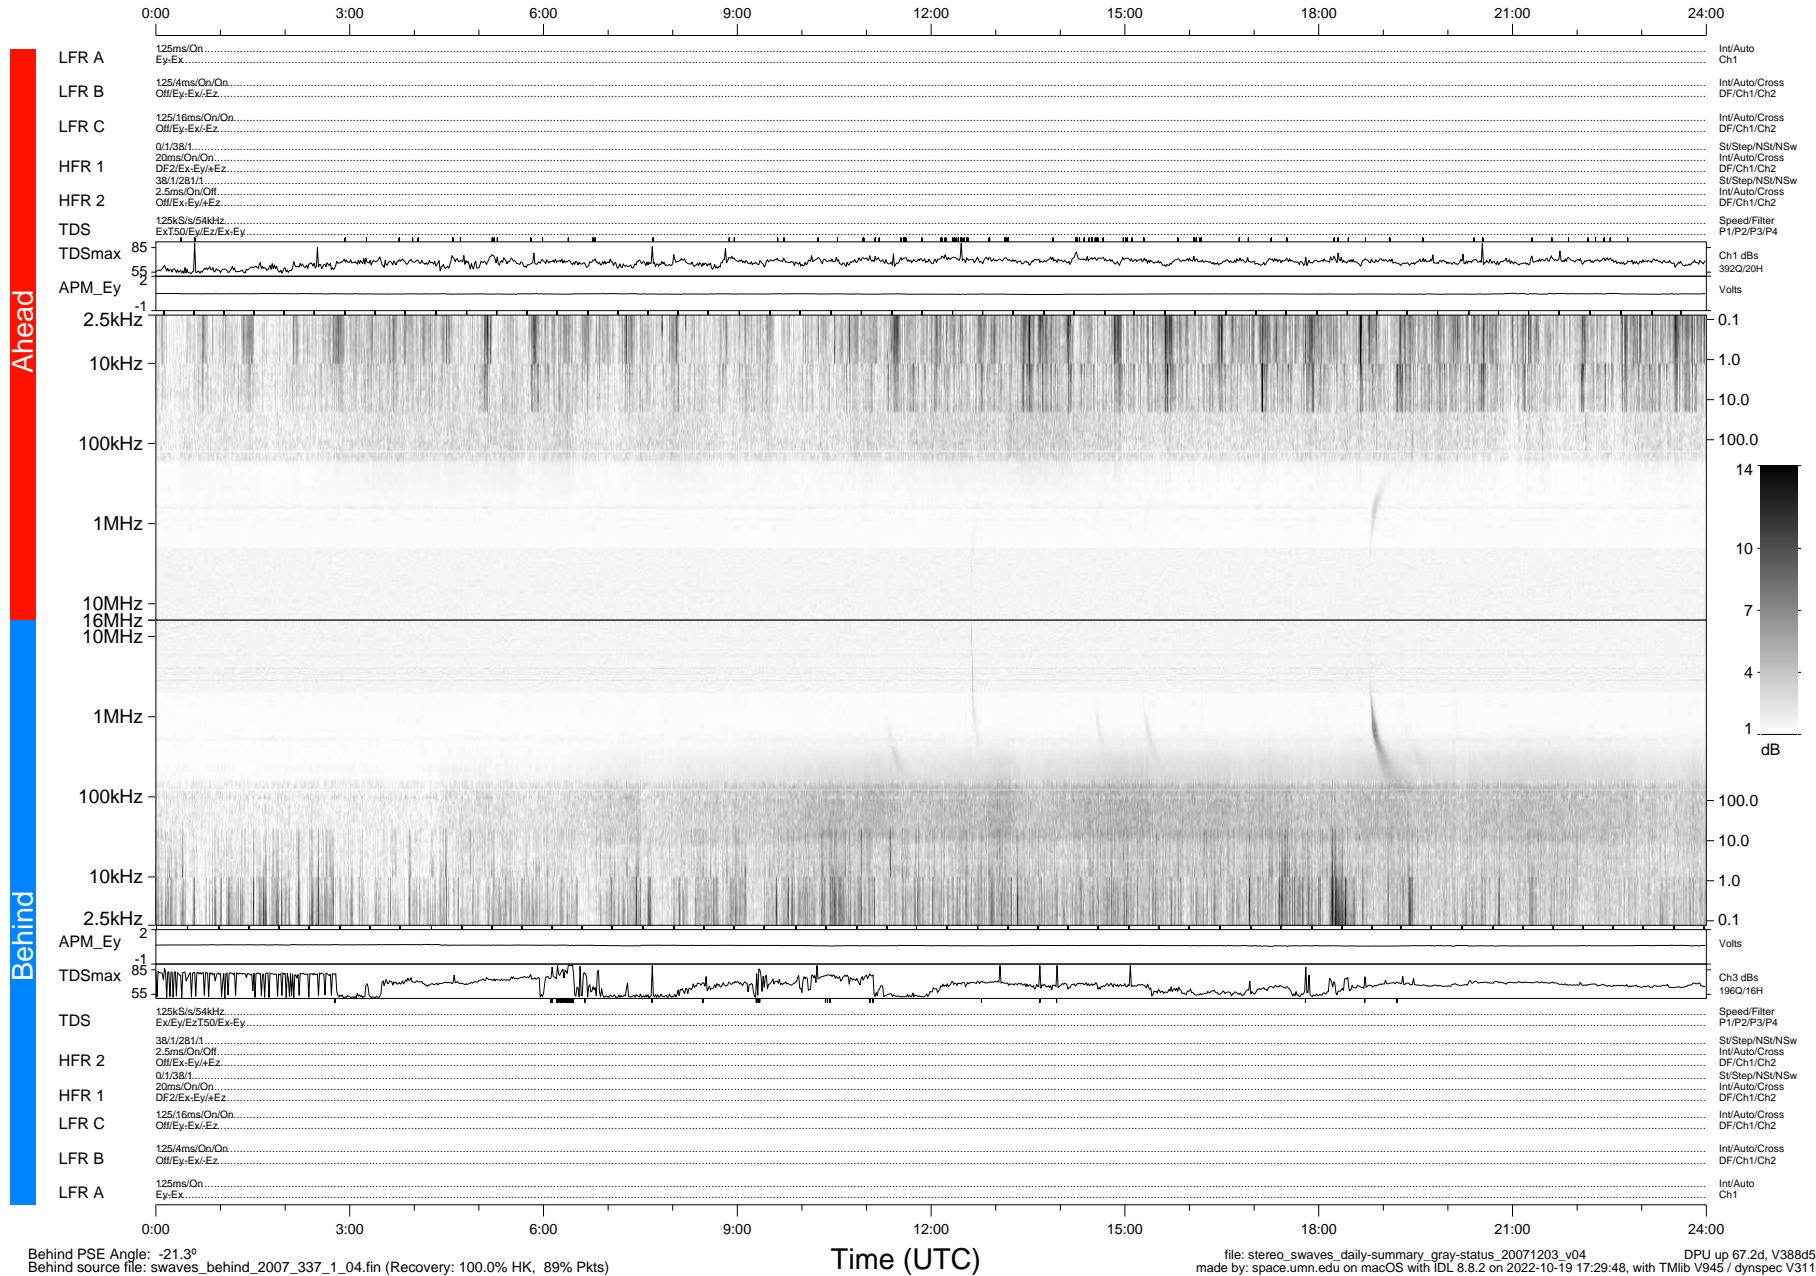

# STEREO/WAVES Daily Summary - 03-Dec-2007 (DOY 337)

Ahead source file: swaves\_ahead\_2007\_337\_1\_04.fin (Recovery: 100.0% HK, 118% Pkts)  
 Ahead PSE Angle: 20.7°

DPU up 67.5d, V388d5

Behind PSE Angle: -21.3°  
 Behind source file: swaves\_behind\_2007\_337\_1\_04.fin (Recovery: 100.0% HK, 89% Pkts)