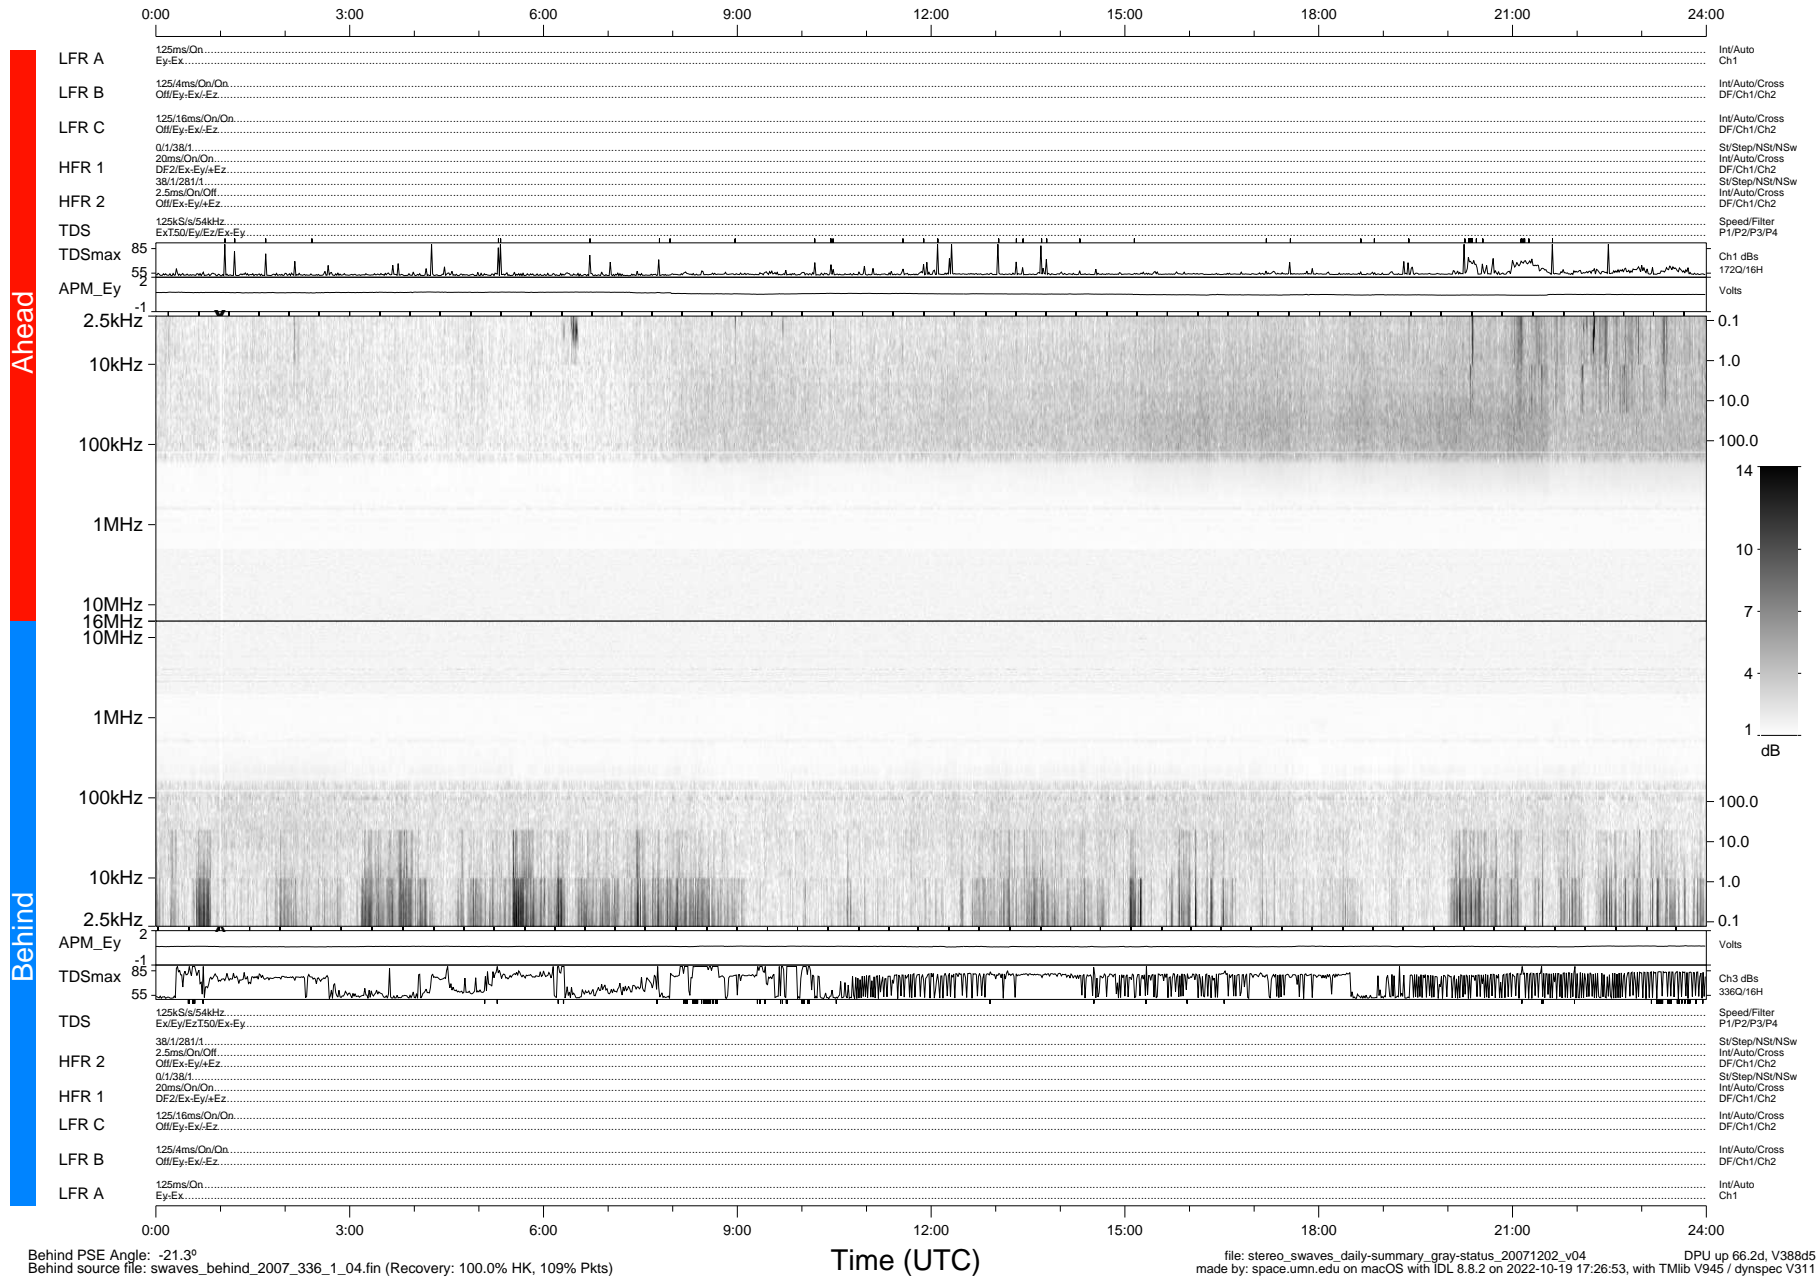

STEREO/WAVES Daily Summary - 02-Dec-2007 (DOY 336)

Ahead source file: swaves_ahead_2007_336_1_04.fin (Recovery: 100.0% HK, 85% Pkts)
 Ahead PSE Angle: 20.7°

DPU up 66.5d, V388d5

Behind PSE Angle: -21.3°
 Behind source file: swaves_behind_2007_336_1_04.fin (Recovery: 100.0% HK, 109% Pkts)

Time (UTC)

file: stereo_swaves_daily-summary_gray-status_20071202_v04
 made by: space.umn.edu on macOS with IDL 8.8.2 on 2022-10-19 17:26:53, with TLib V945 / dynspec V311
 DPU up 66.2d, V388d5