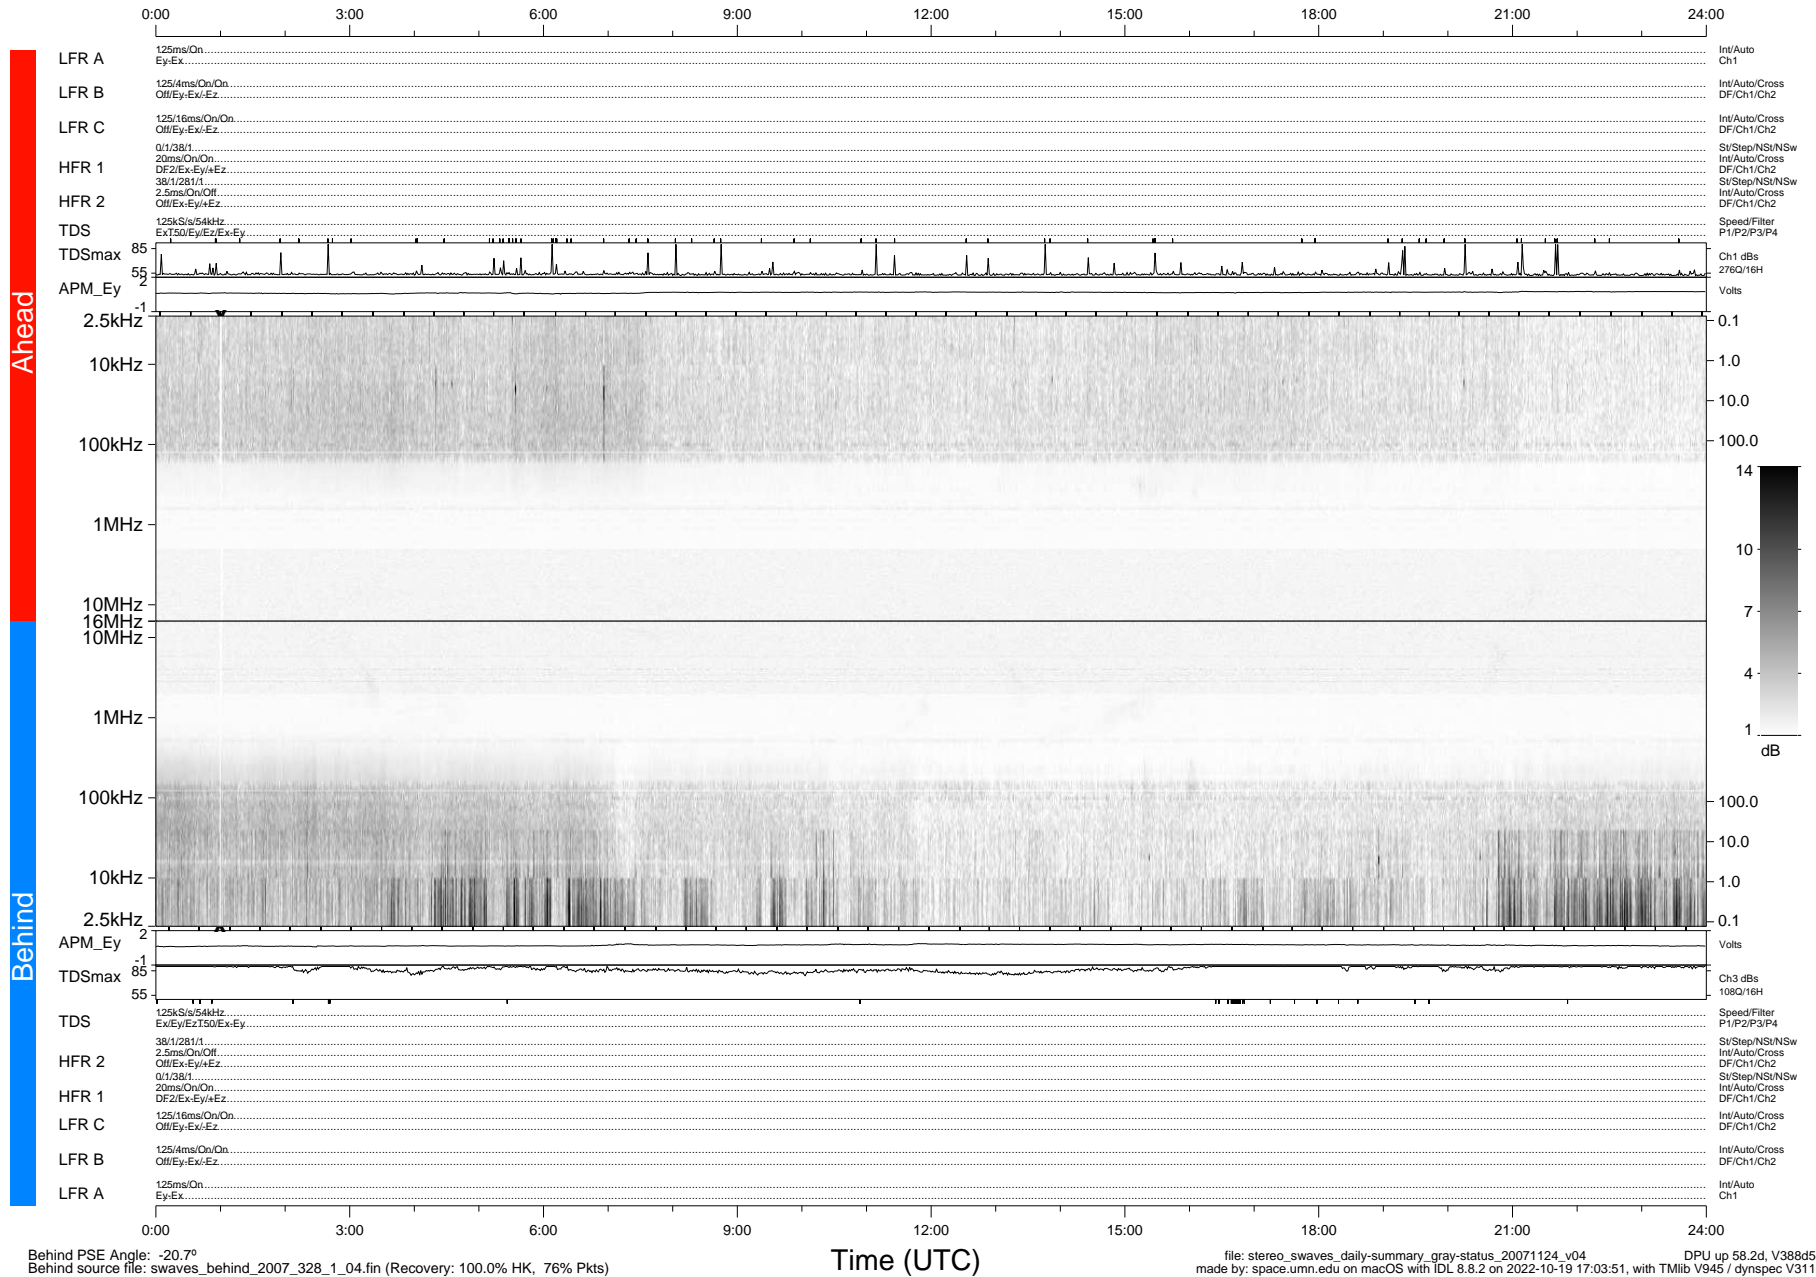

STEREO/WAVES Daily Summary - 24-Nov-2007 (DOY 328)

Ahead source file: swaves_ahead_2007_328_1_04.fin (Recovery: 100.0% HK, 101% Pkts)
 Ahead PSE Angle: 20.5°

DPU up 58.5d, V388d5

Behind PSE Angle: -20.7°
 Behind source file: swaves_behind_2007_328_1_04.fin (Recovery: 100.0% HK, 76% Pkts)

Time (UTC)

file: stereo_swaves_daily-summary_gray-status_20071124_v04
 made by: space.umn.edu on macOS with IDL 8.8.2 on 2022-10-19 17:03:51, with Tlib V945 / dynspec V311
 DPU up 58.2d, V388d5