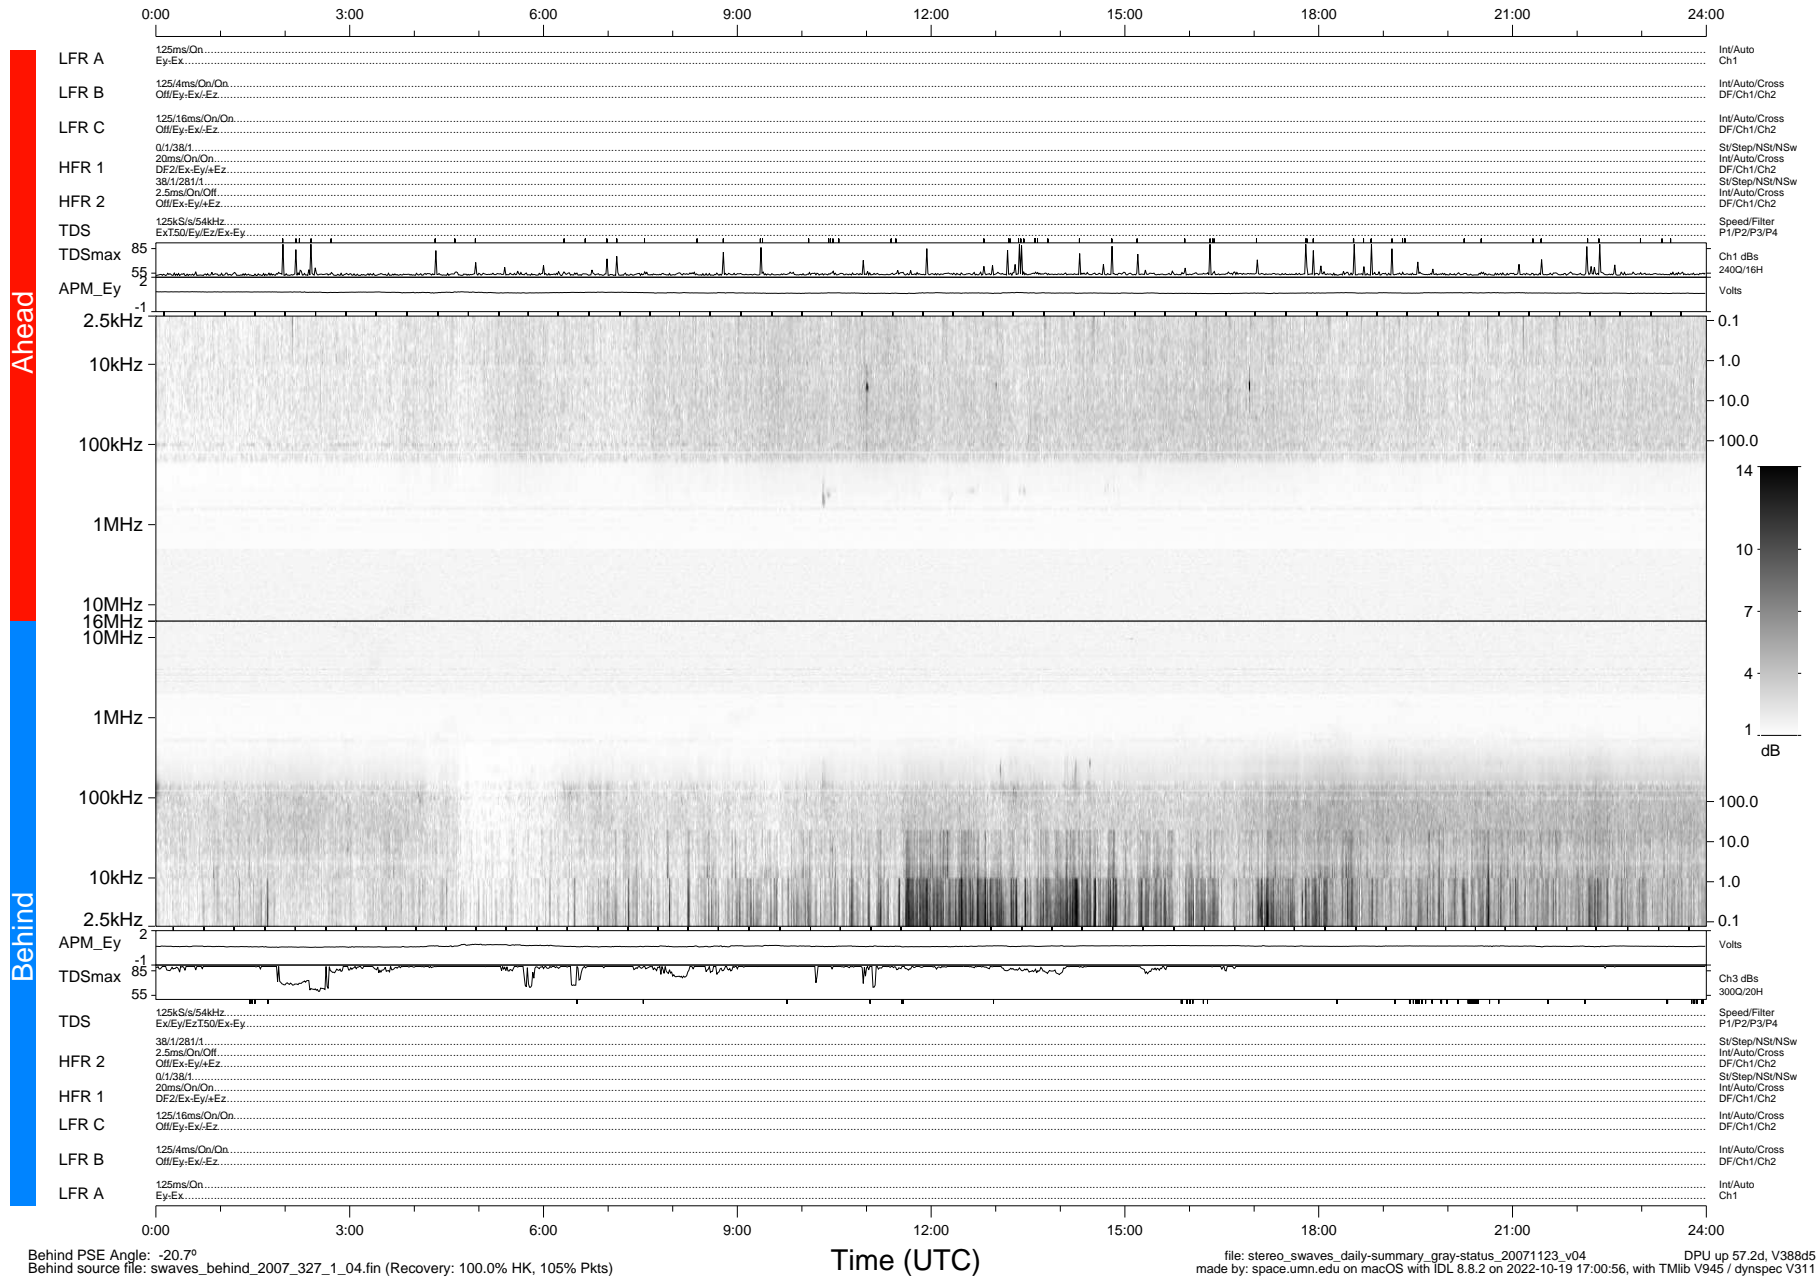

# STEREO/WAVES Daily Summary - 23-Nov-2007 (DOY 327)

Ahead source file: swaves\_ahead\_2007\_327\_1\_04.fin (Recovery: 100.0% HK, 95% Pkts)  
 Ahead PSE Angle: 20.5°

DPU up 57.5d, V388d5

Behind PSE Angle: -20.7°  
 Behind source file: swaves\_behind\_2007\_327\_1\_04.fin (Recovery: 100.0% HK, 105% Pkts)

file: stereo\_swaves\_daily-summary\_gray-status\_20071123\_v04  
 made by: space.umn.edu on macOS with IDL 8.8.2 on 2022-10-19 17:00:56, with Tlib V945 / dynspec V311  
 DPU up 57.2d, V388d5