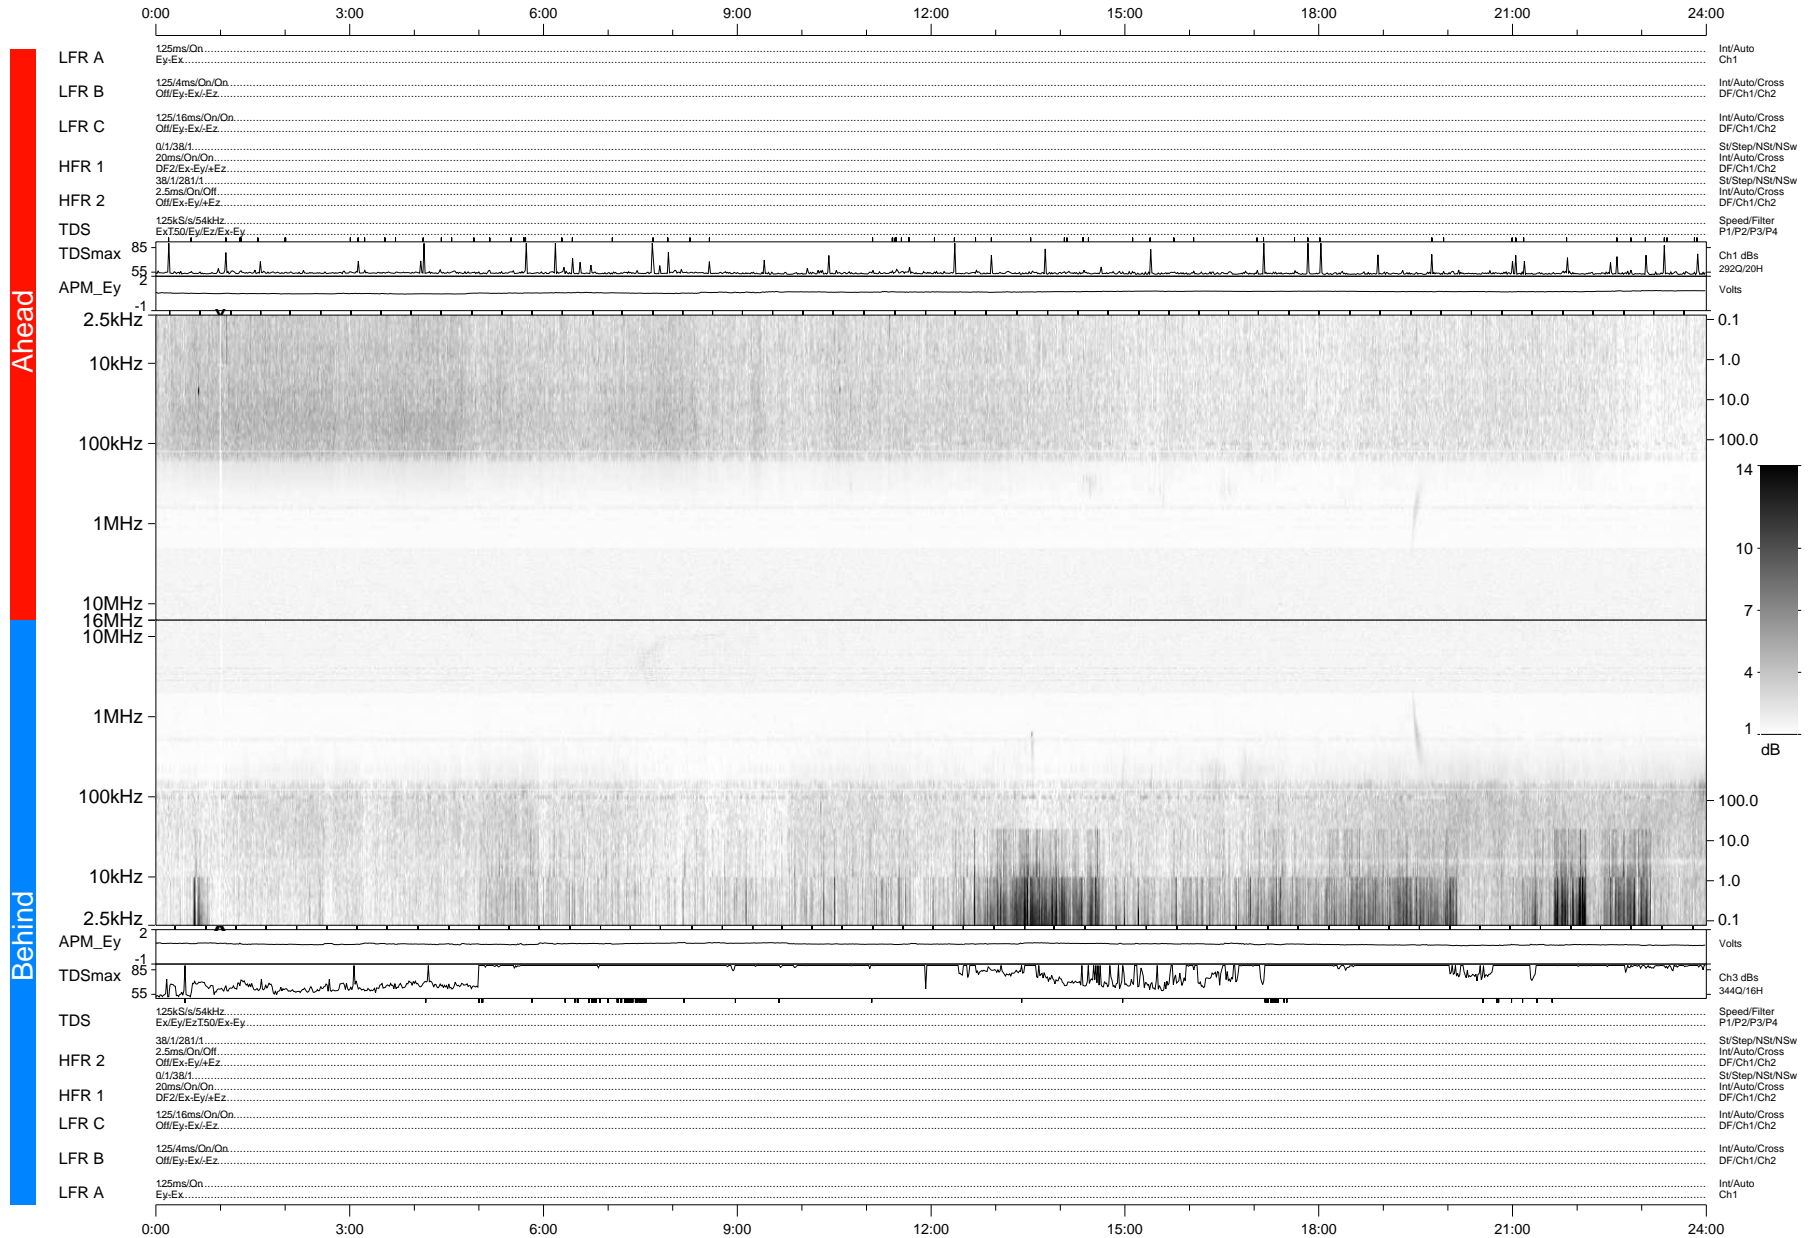

# STEREO/WAVES Daily Summary - 22-Nov-2007 (DOY 326)

Ahead source file: swaves\_ahead\_2007\_326\_1\_04.fin (Recovery: 100.0% HK, 104% Pkts)  
 Ahead PSE Angle: 20.4°

DPU up 56.5d, V388d5

Behind PSE Angle: -20.6°  
 Behind source file: swaves\_behind\_2007\_326\_1\_04.fin (Recovery: 100.0% HK, 111% Pkts)

Time (UTC)

file: stereo\_swaves\_daily-summary\_gray-status\_20071122\_v04  
 made by: space.umn.edu on macOS with IDL 8.8.2 on 2022-10-19 16:58:04, with TLib V945 / dynspec V311  
 DPU up 56.2d, V388d5