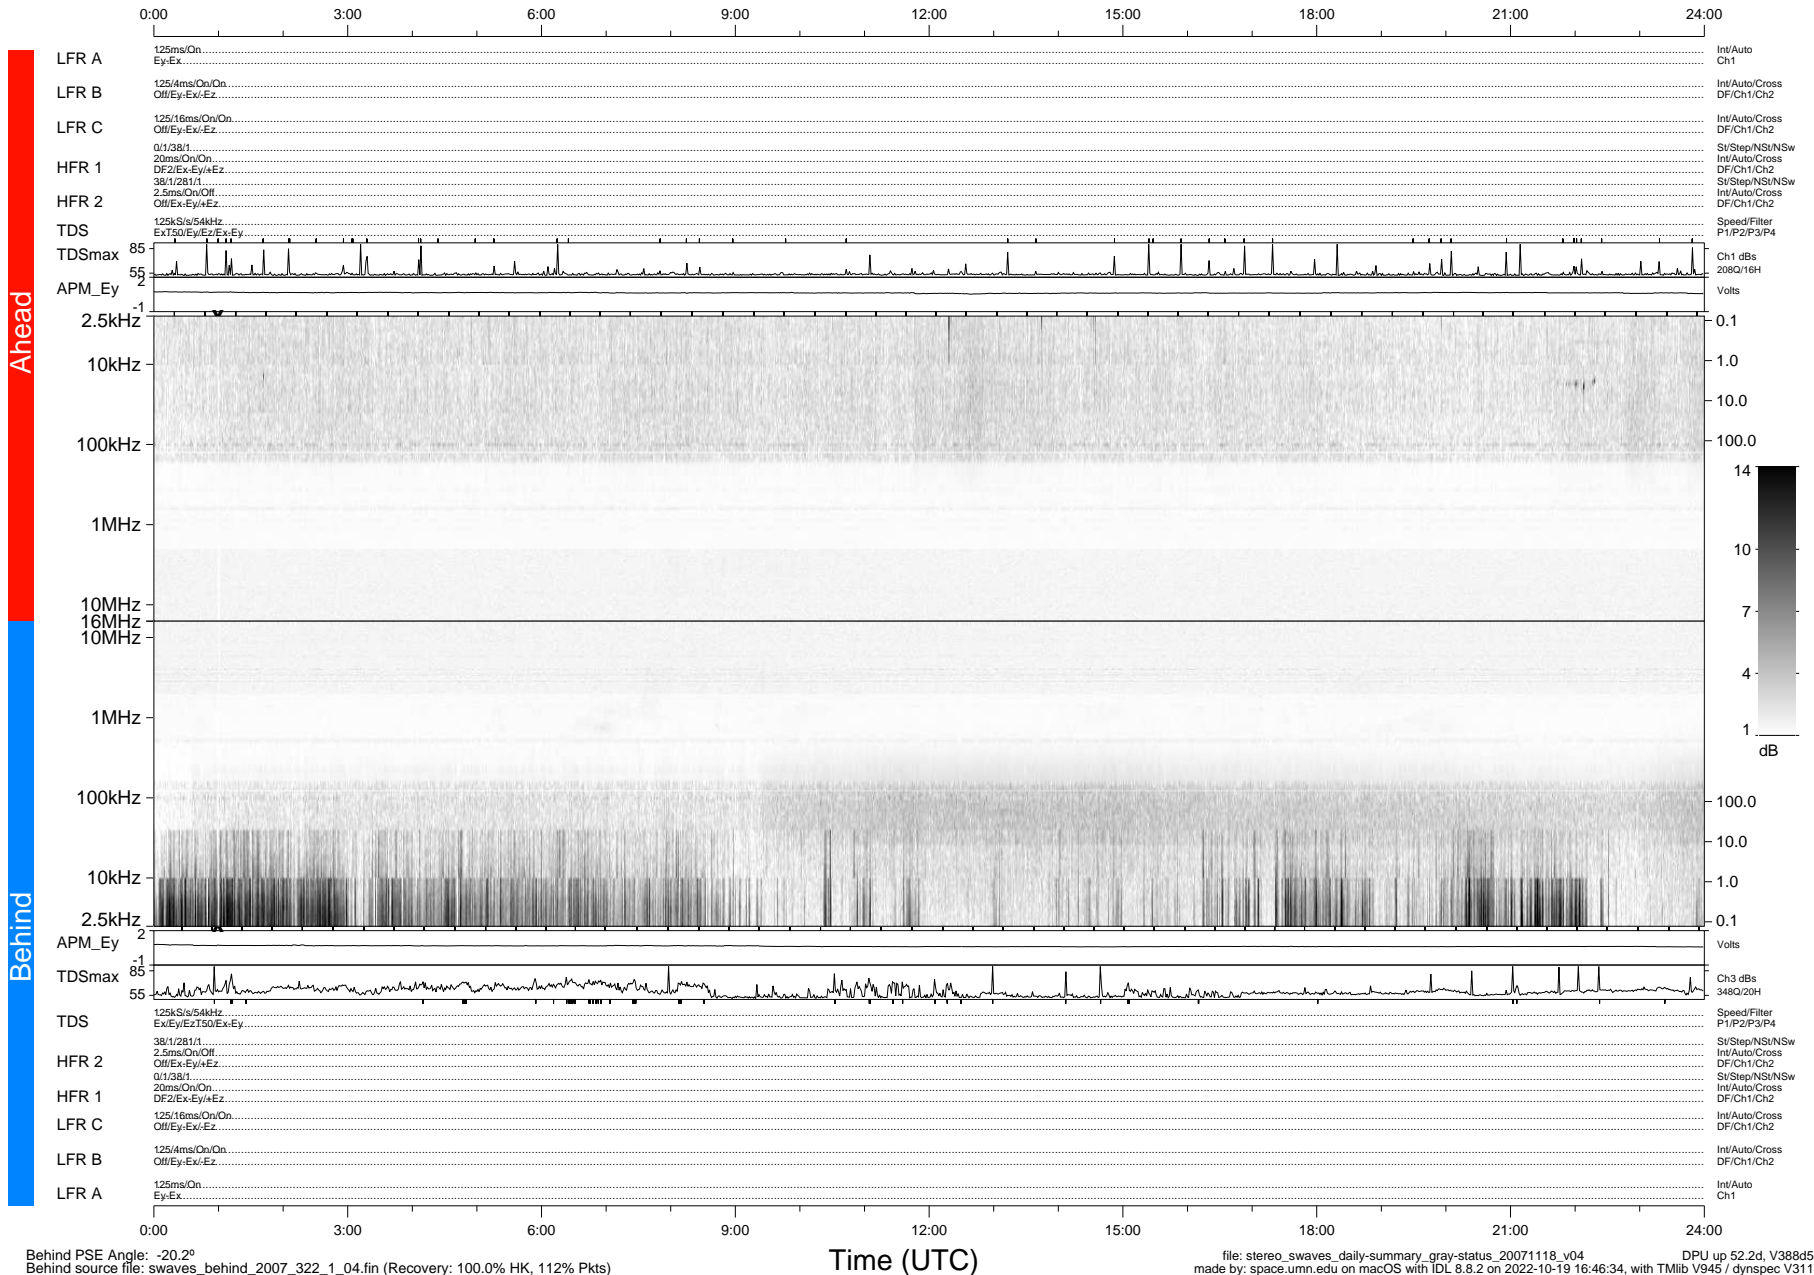

STEREO/WAVES Daily Summary - 18-Nov-2007 (DOY 322)

Ahead source file: swaves_ahead_2007_322_1_04.fin (Recovery: 100.0% HK, 91% Pkts)
 Ahead PSE Angle: 20.4°

DPU up 52.5d, V388d5

Behind PSE Angle: -20.2°
 Behind source file: swaves_behind_2007_322_1_04.fin (Recovery: 100.0% HK, 112% Pkts)

Time (UTC)

file: stereo_swaves_daily-summary_gray-status_20071118_v04
 made by: space.umn.edu on macOS with IDL 8.8.2 on 2022-10-19 16:46:34, with TLib V945 / dynspec V311
 DPU up 52.2d, V388d5