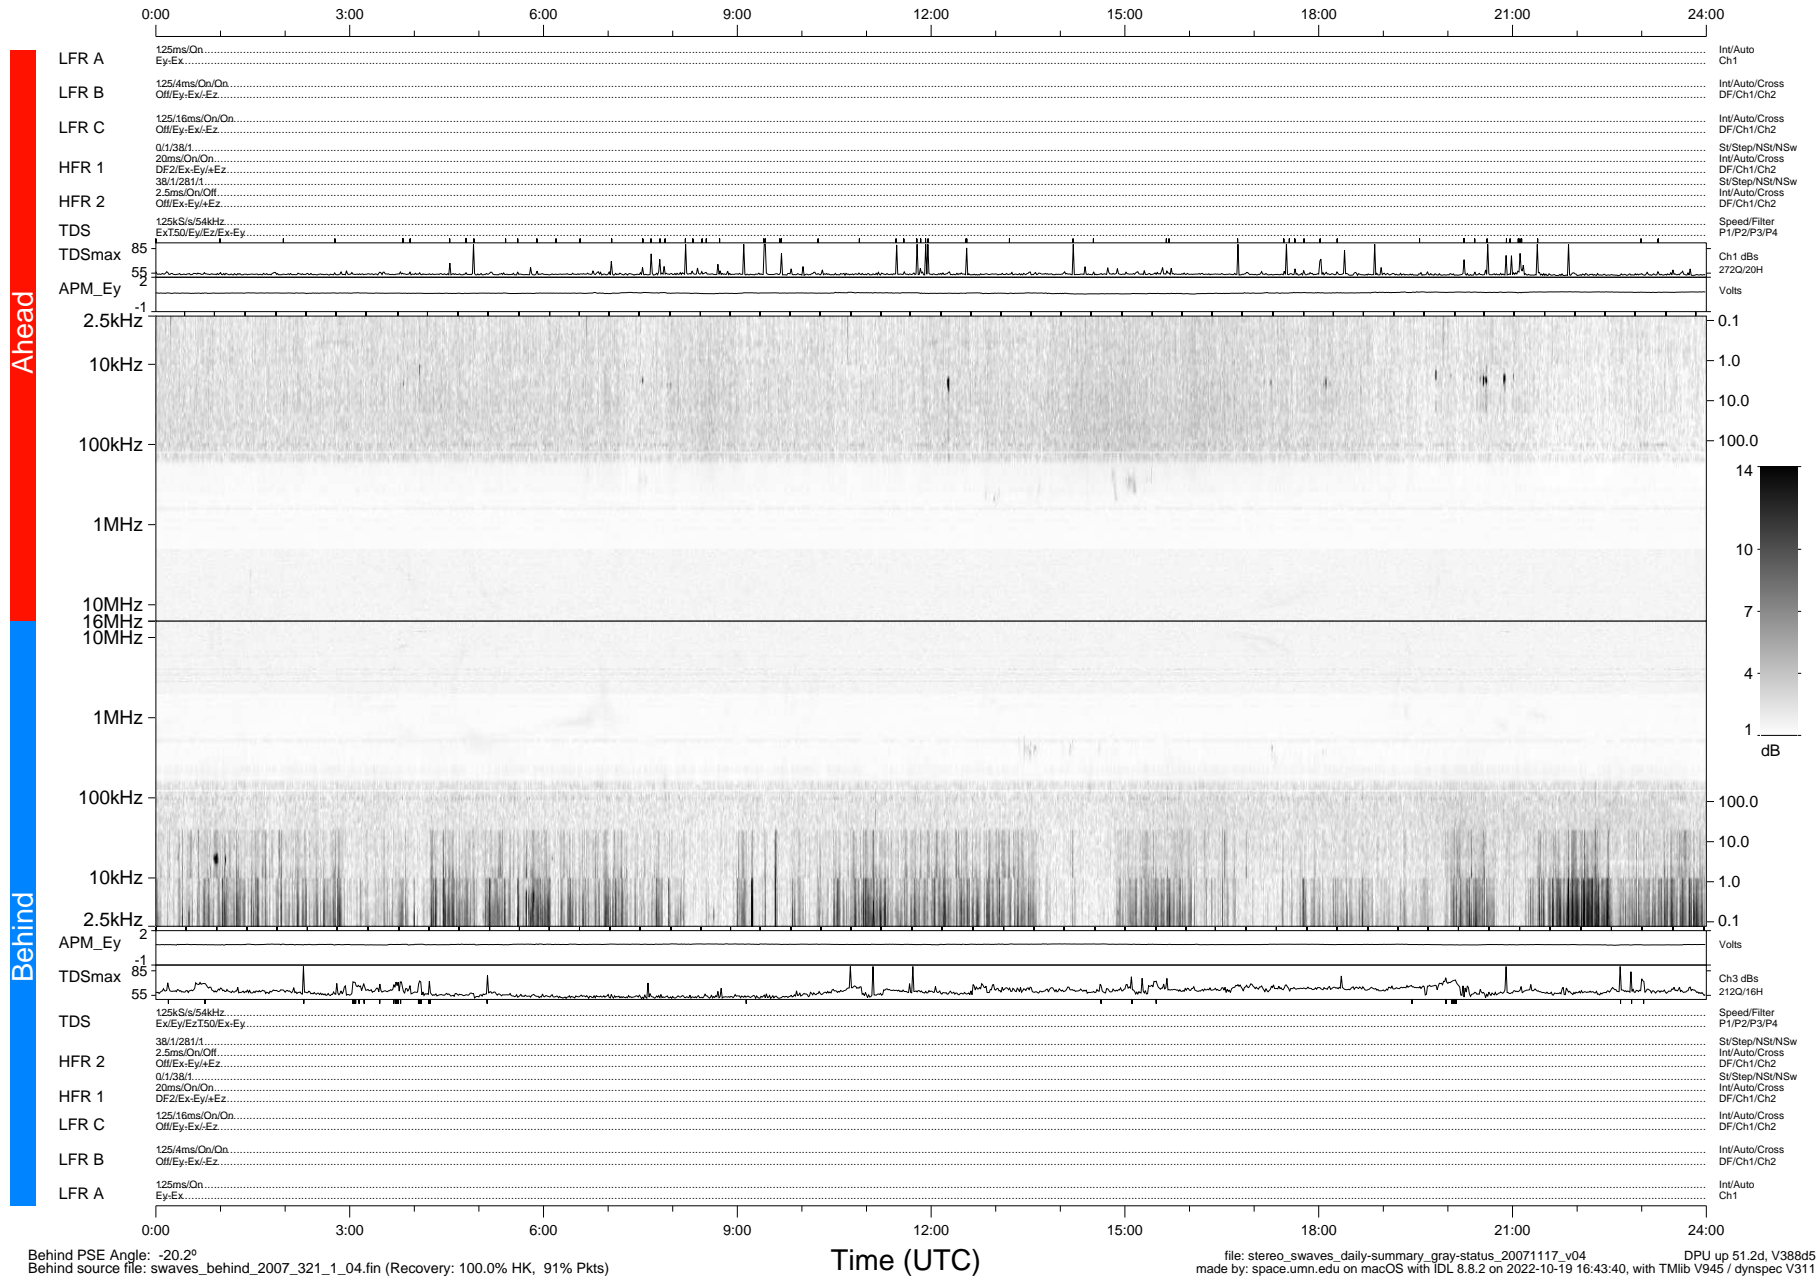

STEREO/WAVES Daily Summary - 17-Nov-2007 (DOY 321)

Ahead source file: swaves_ahead_2007_321_1_04.fin (Recovery: 100.0% HK, 101% Pkts)
 Ahead PSE Angle: 20.3°

DPU up 51.5d, V388d5

Behind PSE Angle: -20.2°
 Behind source file: swaves_behind_2007_321_1_04.fin (Recovery: 100.0% HK, 91% Pkts)

Time (UTC)

file: stereo_swaves_daily-summary_gray-status_20071117_v04
 made by: space.umn.edu on macOS with IDL 8.8.2 on 2022-10-19 16:43:40, with Tlib V945 / dynspec V311
 DPU up 51.2d, V388d5