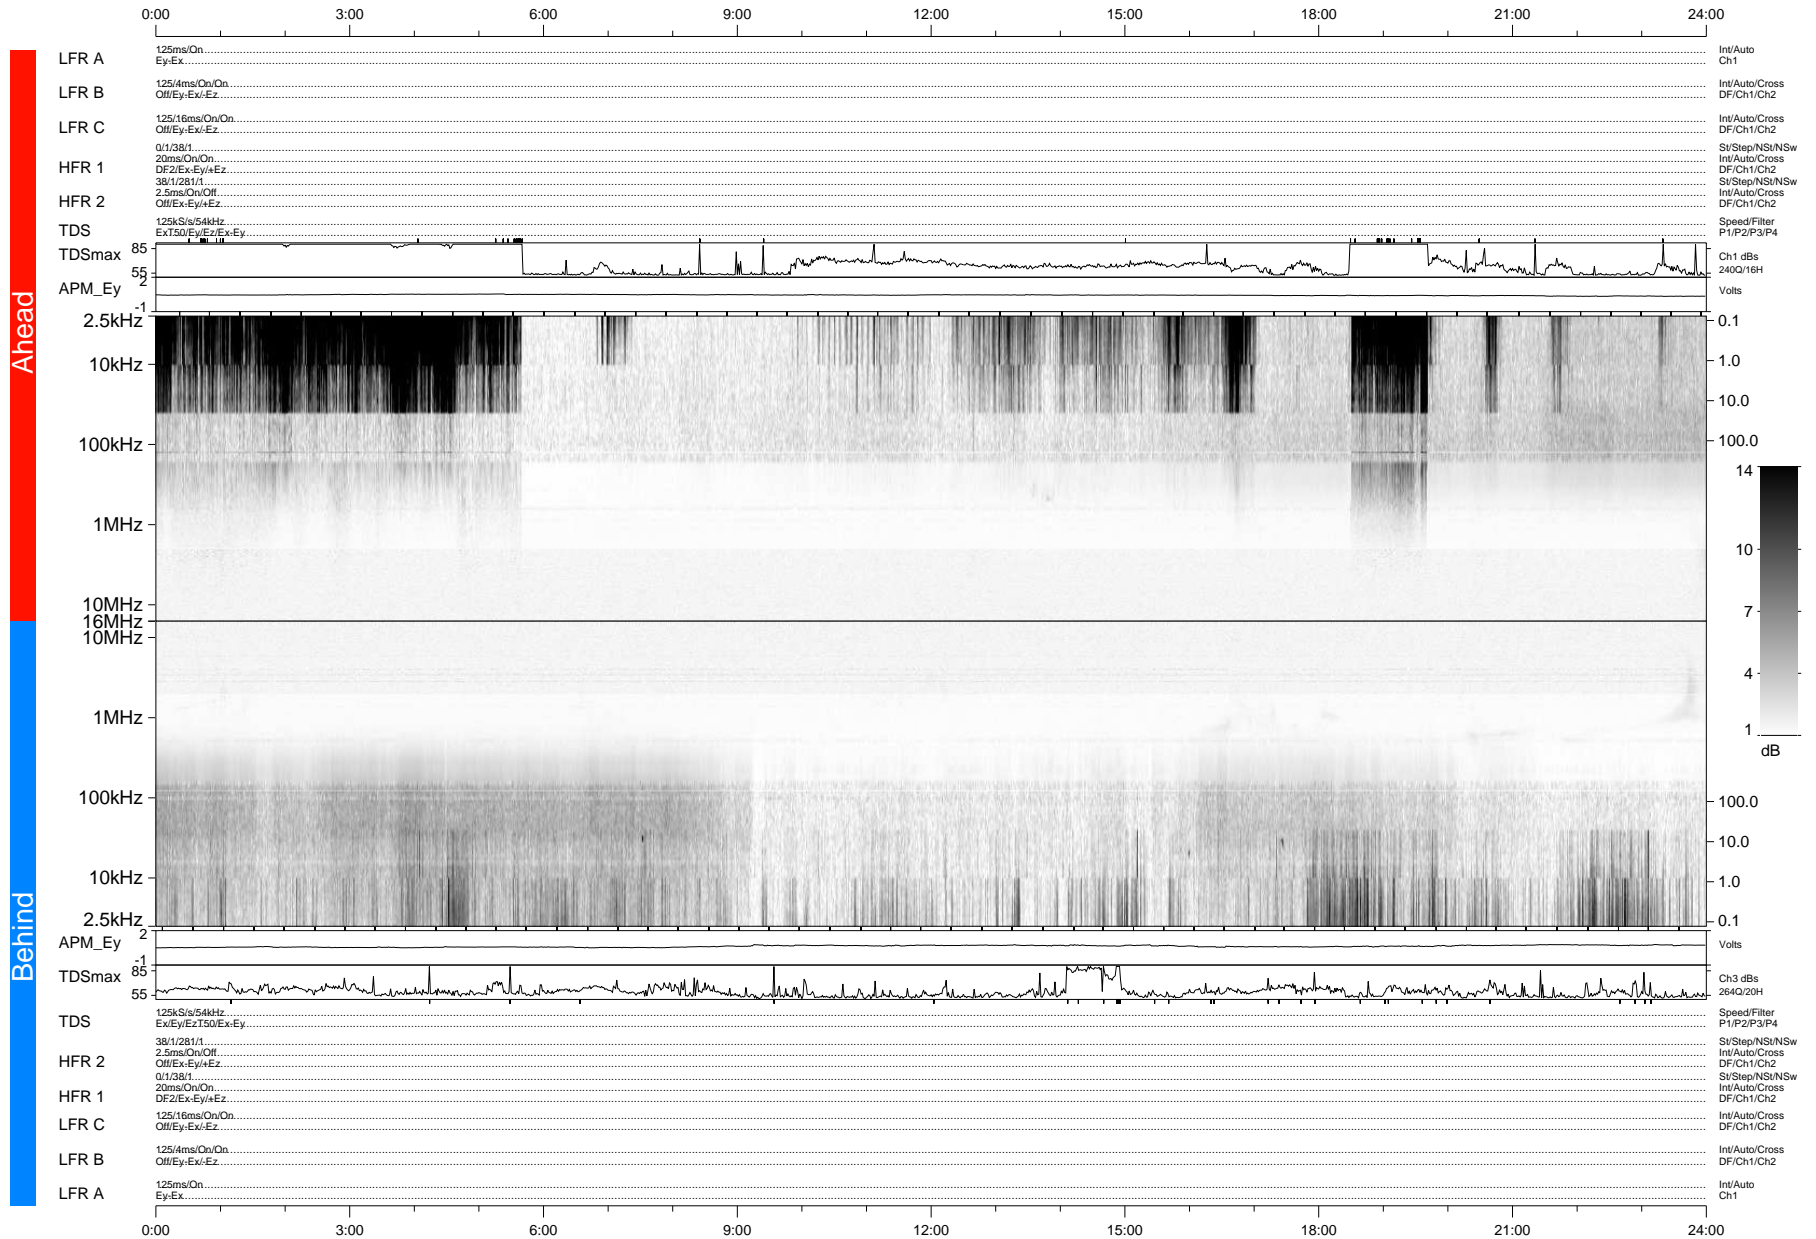

STEREO/WAVES Daily Summary - 13-Nov-2007 (DOY 317)

Ahead source file: swaves_ahead_2007_317_1_04.fin (Recovery: 100.0% HK, 95% Pkts)
 Ahead PSE Angle: 20.2°

DPU up 47.5d, V388d5

Behind PSE Angle: -19.9°
 Behind source file: swaves_behind_2007_317_1_04.fin (Recovery: 100.0% HK, 99% Pkts)

Time (UTC)

file: stereo_swaves_daily-summary_gray-status_20071113_v04 DPU up 47.2d, V388d5
 made by: space.umn.edu on macOS with IDL 8.8.2 on 2022-10-19 16:32:09, with TMLib V945 / dynspec V311