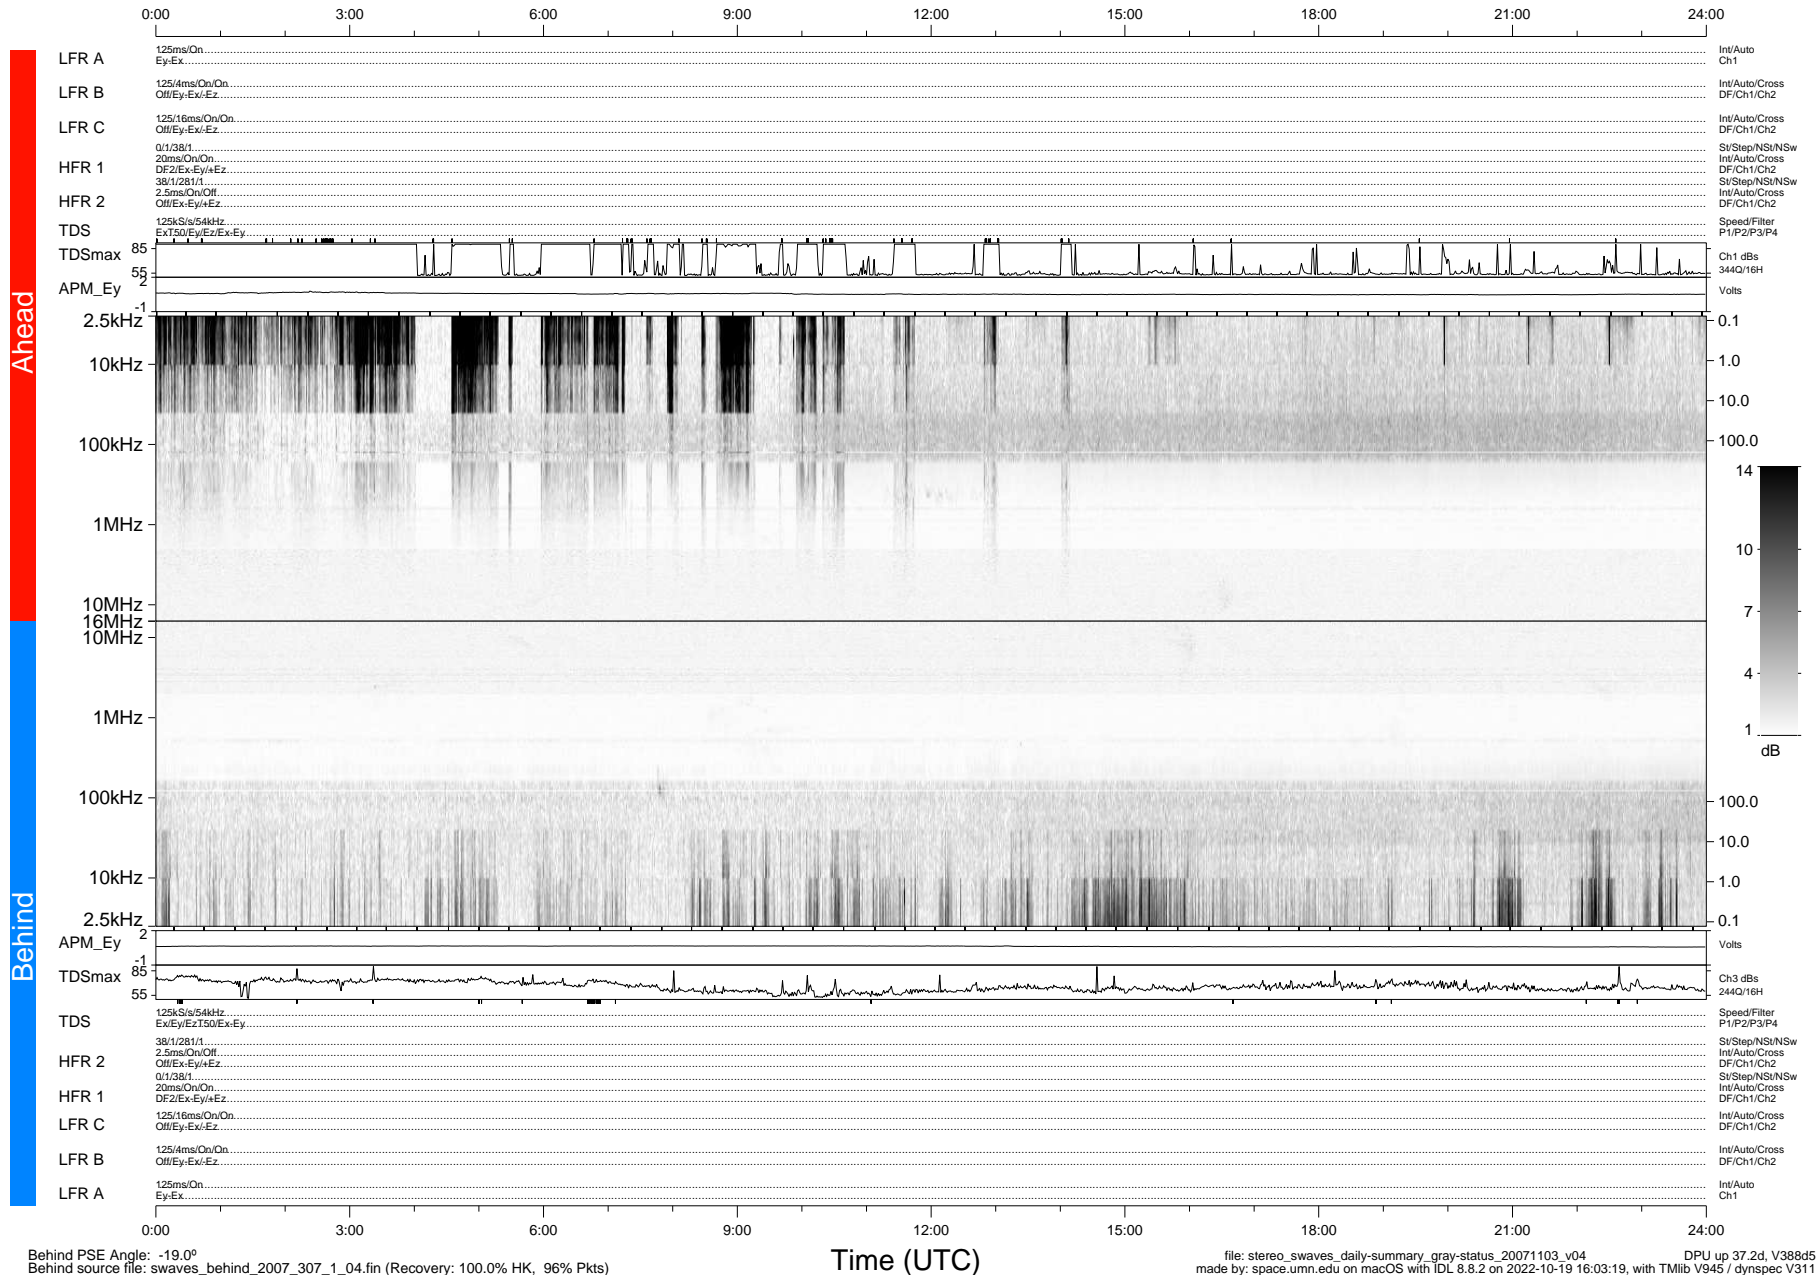

STEREO/WAVES Daily Summary - 03-Nov-2007 (DOY 307)

Ahead source file: swaves_ahead_2007_307_1_04.fin (Recovery: 100.0% HK, 111% Pkts)
Ahead PSE Angle: 19.8°

DPU up 37.5d, V388d5

Behind PSE Angle: -19.0°
Behind source file: swaves_behind_2007_307_1_04.fin (Recovery: 100.0% HK, 96% Pkts)