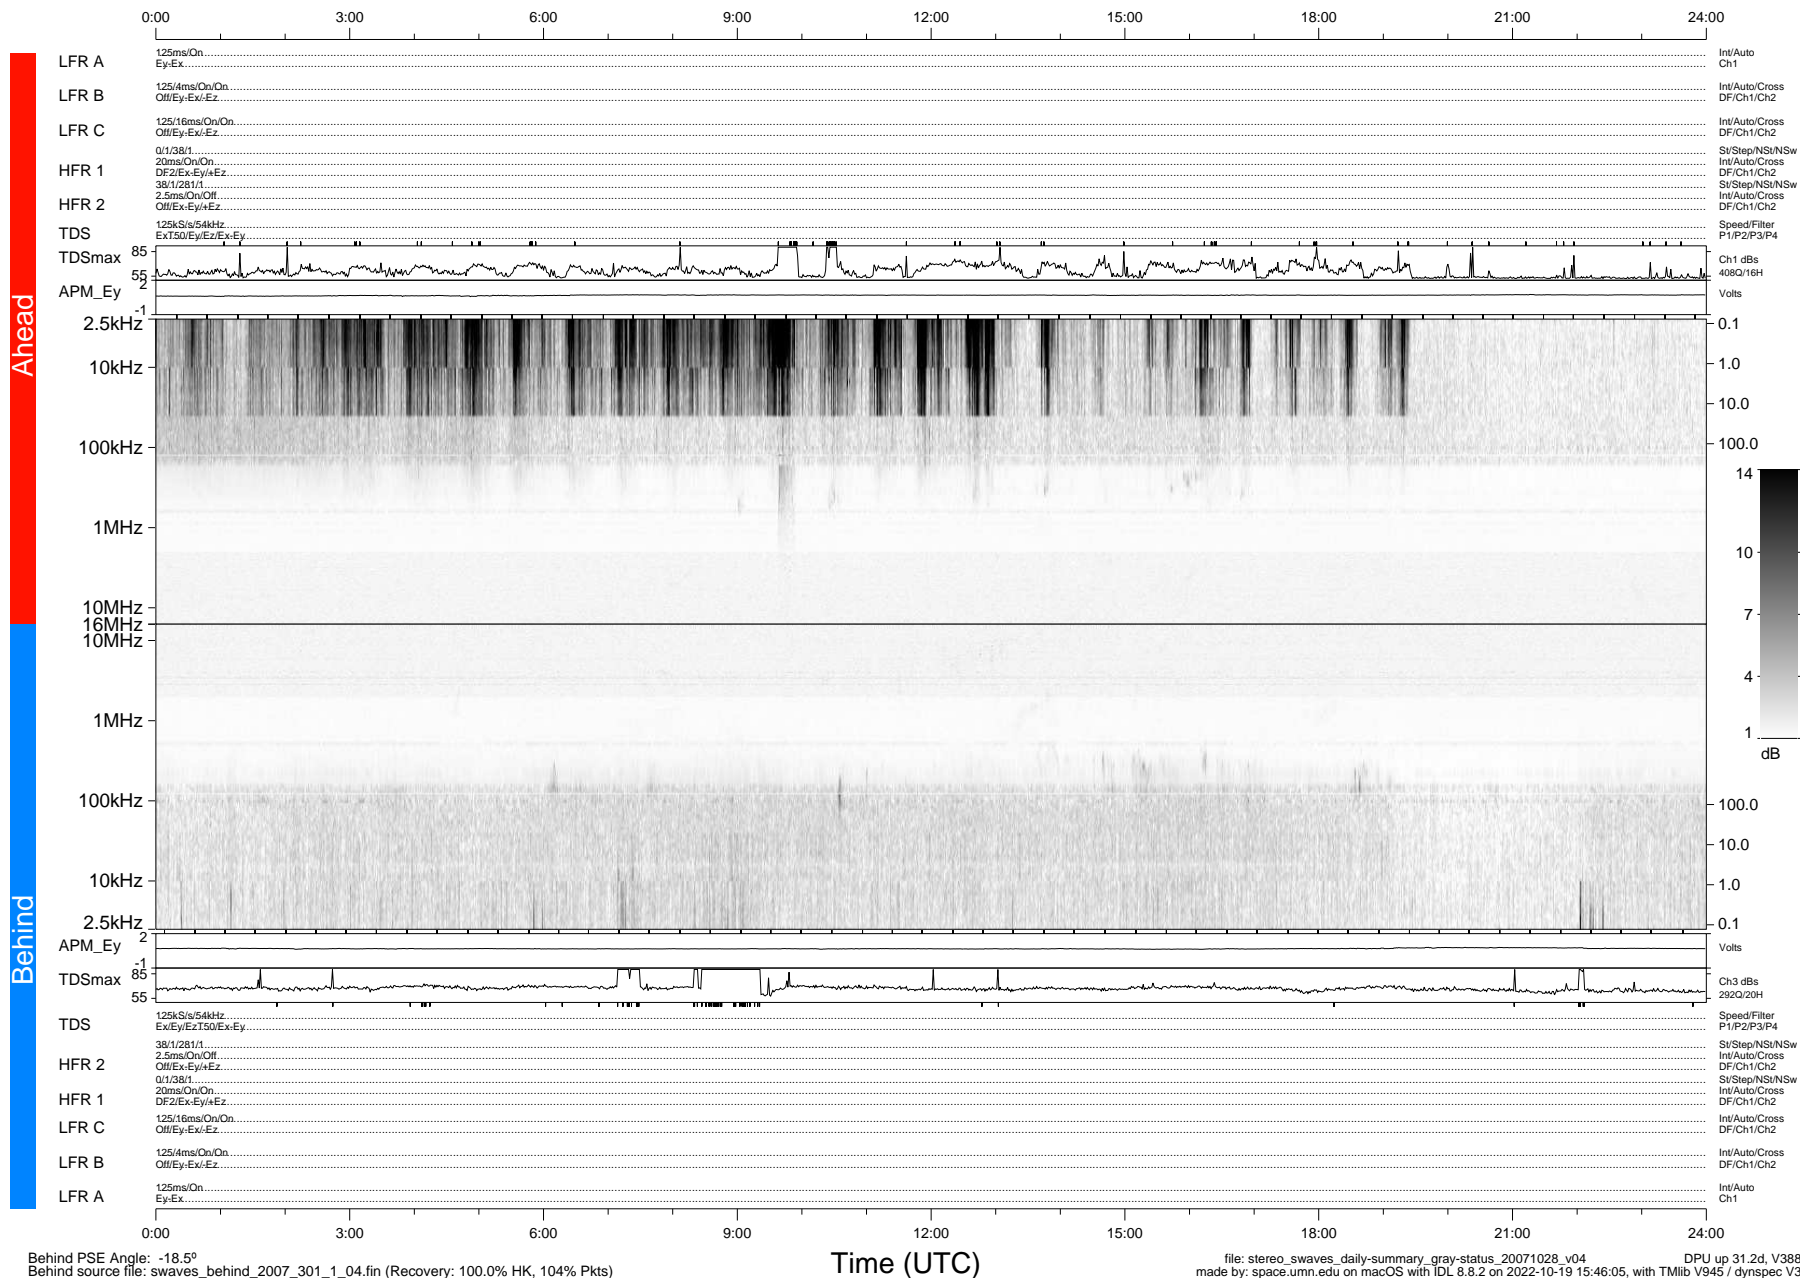

STEREO/WAVES Daily Summary - 28-Oct-2007 (DOY 301)

Ahead source file: swaves_ahead_2007_301_1_04.fin (Recovery: 100.0% HK, 120% Pkts)
Ahead PSE Angle: 19.5°

DPU up 31.5d, V388d5

Behind PSE Angle: -18.5°
Behind source file: swaves_behind_2007_301_1_04.fin (Recovery: 100.0% HK, 104% Pkts)