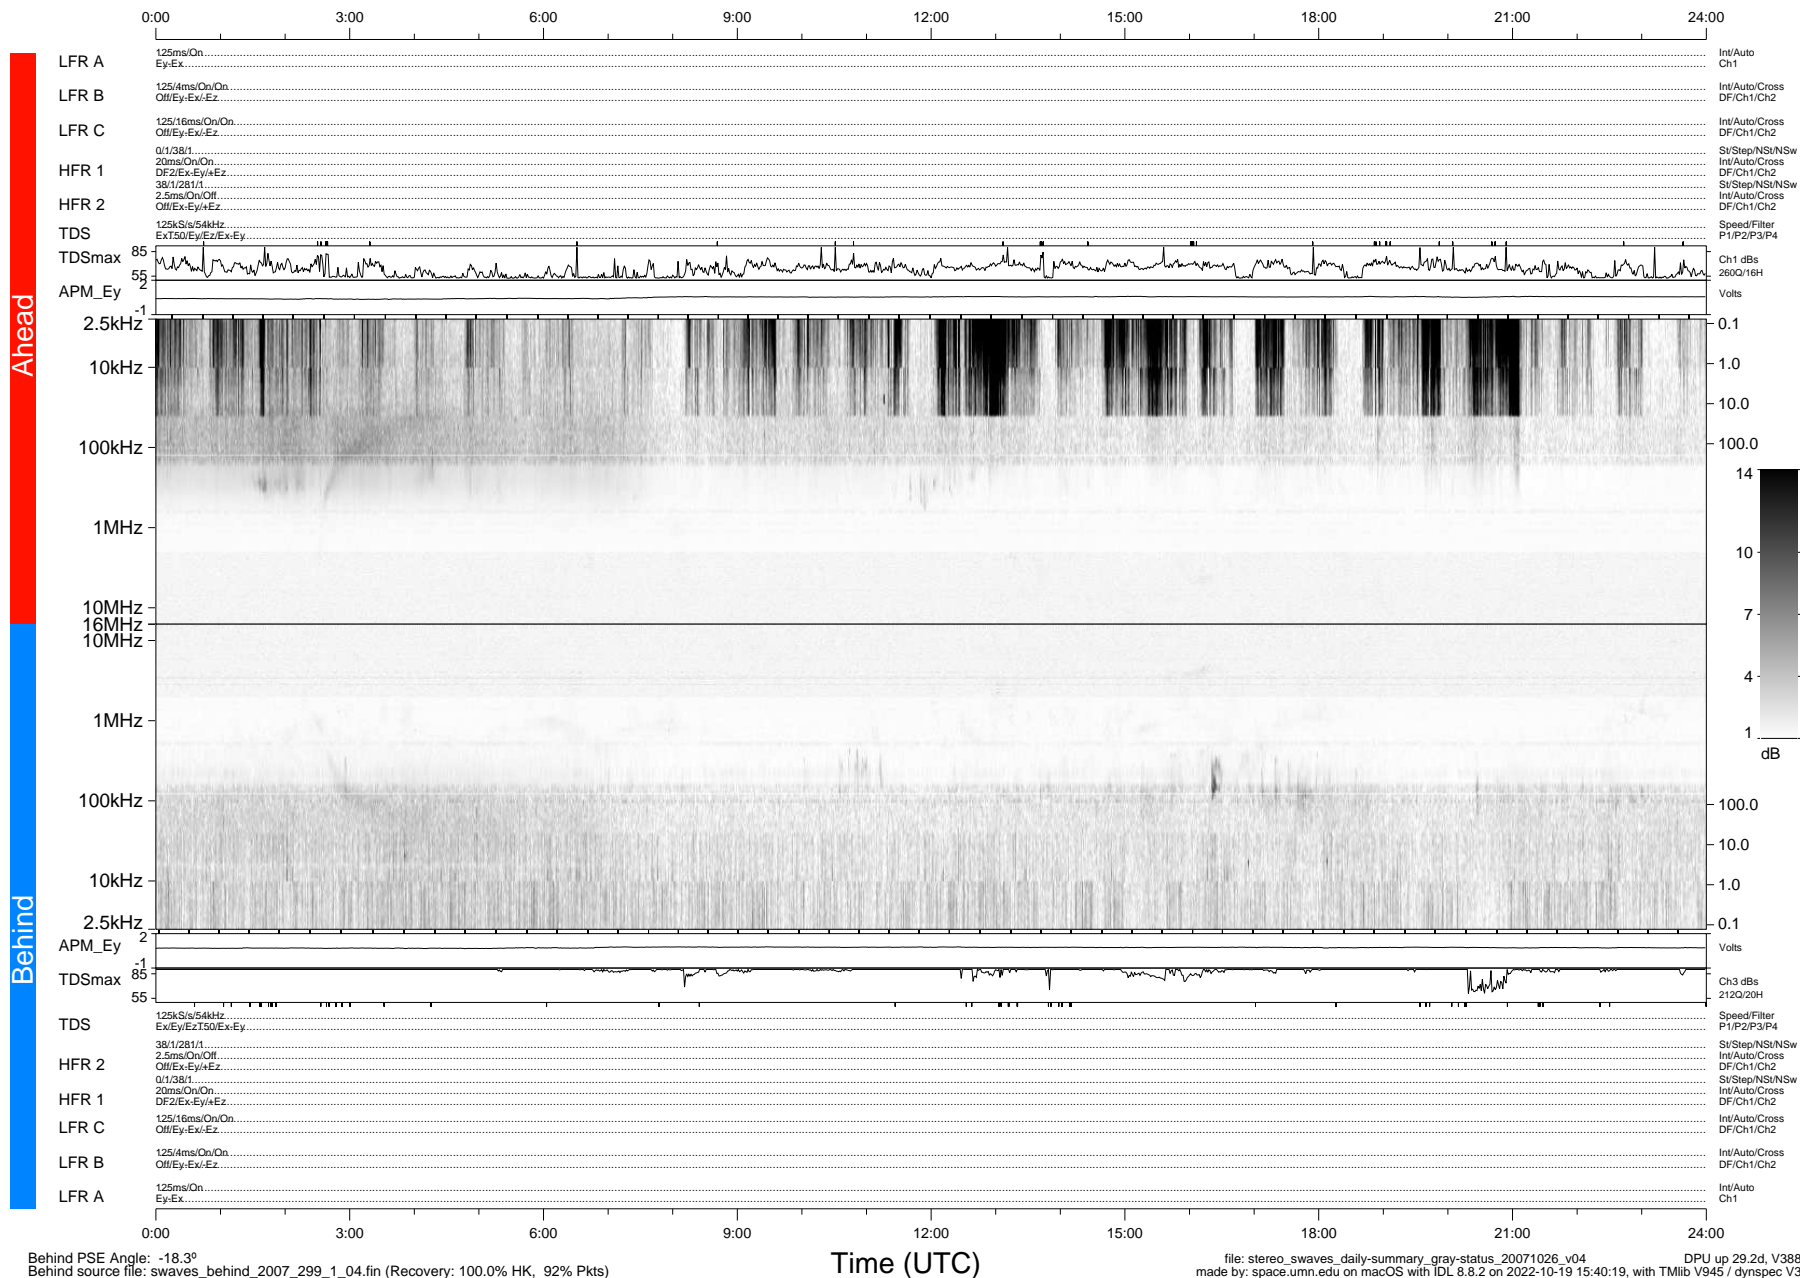

STEREO/WAVES Daily Summary - 26-Oct-2007 (DOY 299)

Ahead source file: swaves_ahead_2007_299_1_04.fin (Recovery: 100.0% HK, 98% Pkts)
Ahead PSE Angle: 19.5°

DPU up 29.5d, V388d5

Behind PSE Angle: -18.3°
Behind source file: swaves_behind_2007_299_1_04.fin (Recovery: 100.0% HK, 92% Pkts)