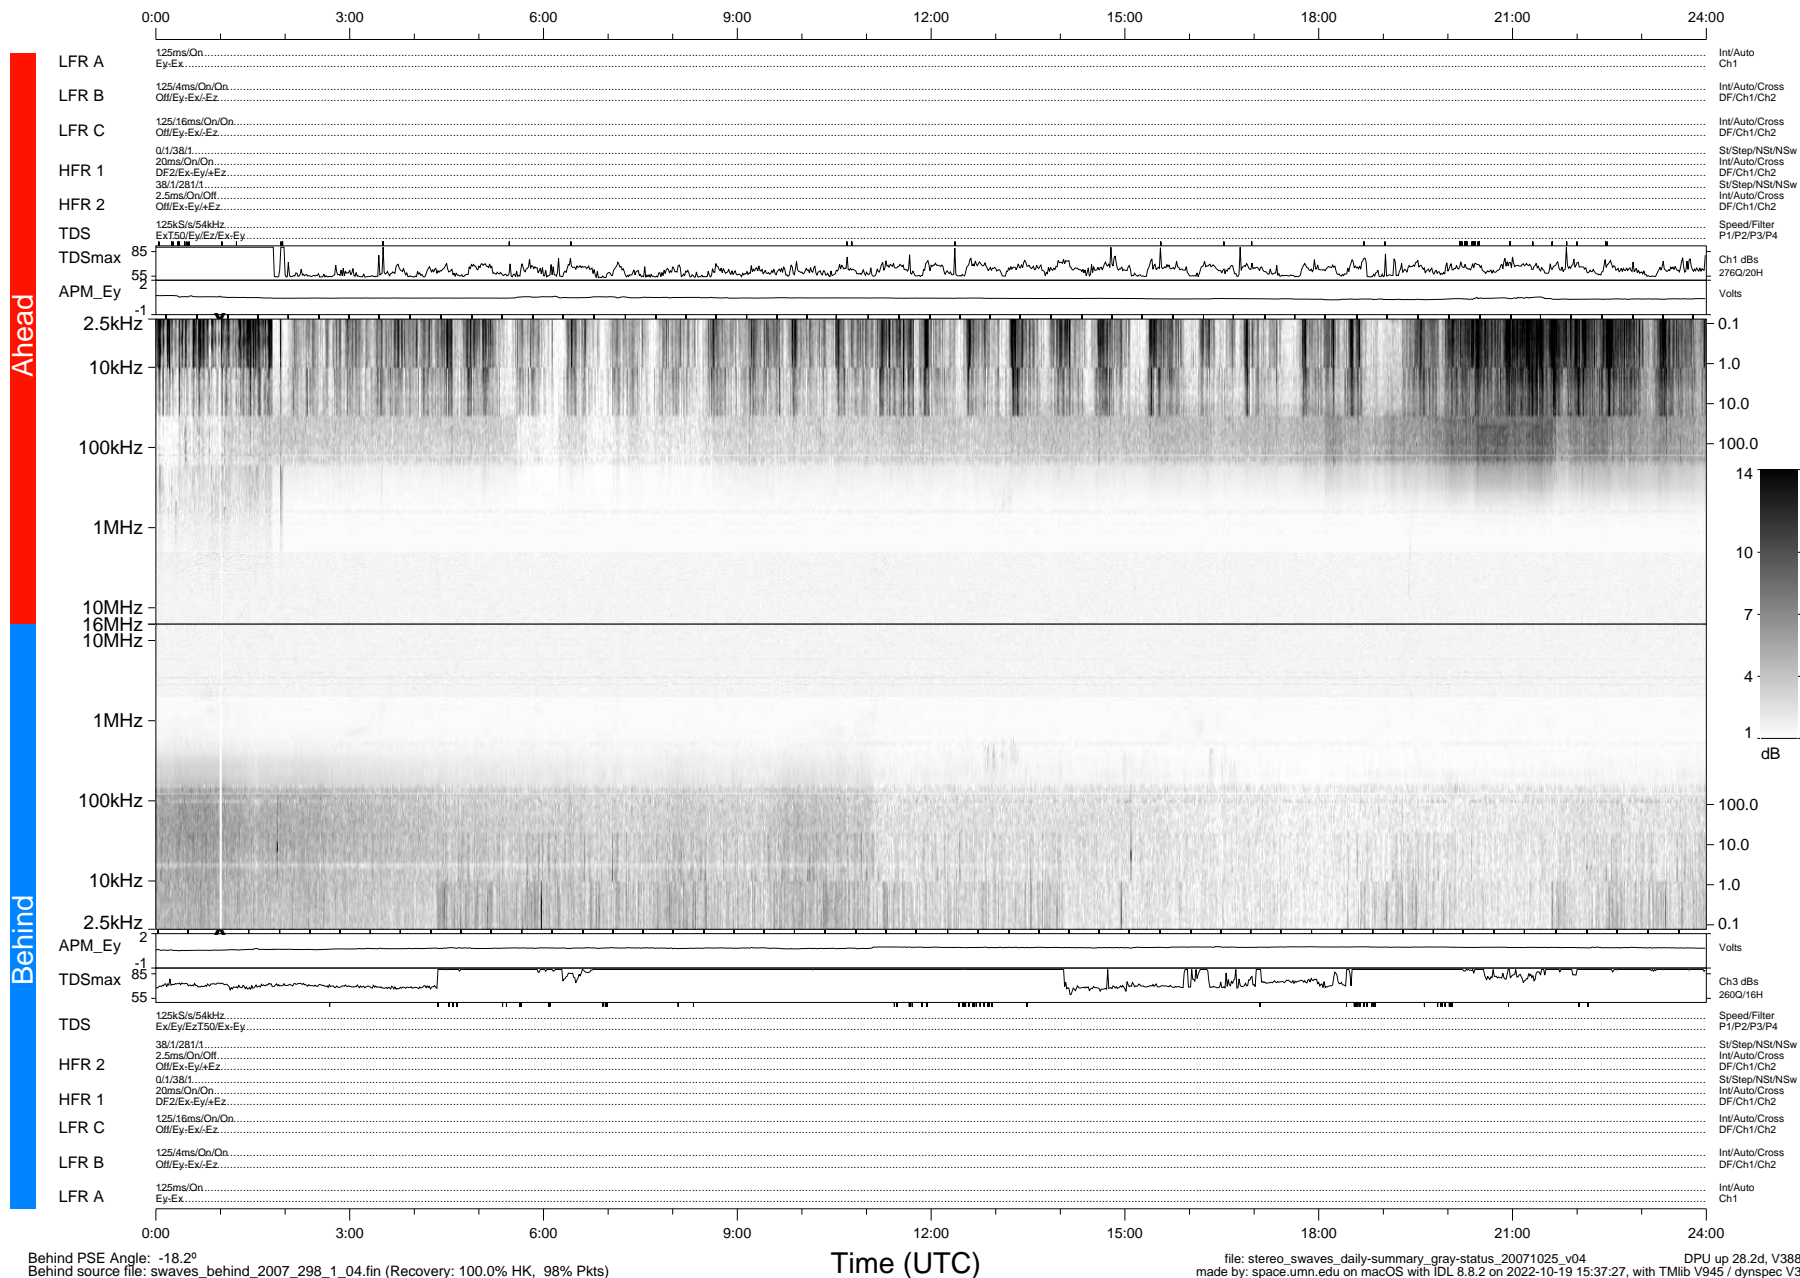

STEREO/WAVES Daily Summary - 25-Oct-2007 (DOY 298)

Ahead source file: swaves_ahead_2007_298_1_04.fin (Recovery: 100.0% HK, 101% Pkts)
Ahead PSE Angle: 19.4°

DPU up 28.5d, V388d5

Behind PSE Angle: -18.2°
Behind source file: swaves_behind_2007_298_1_04.fin (Recovery: 100.0% HK, 98% Pkts)

Time (UTC)