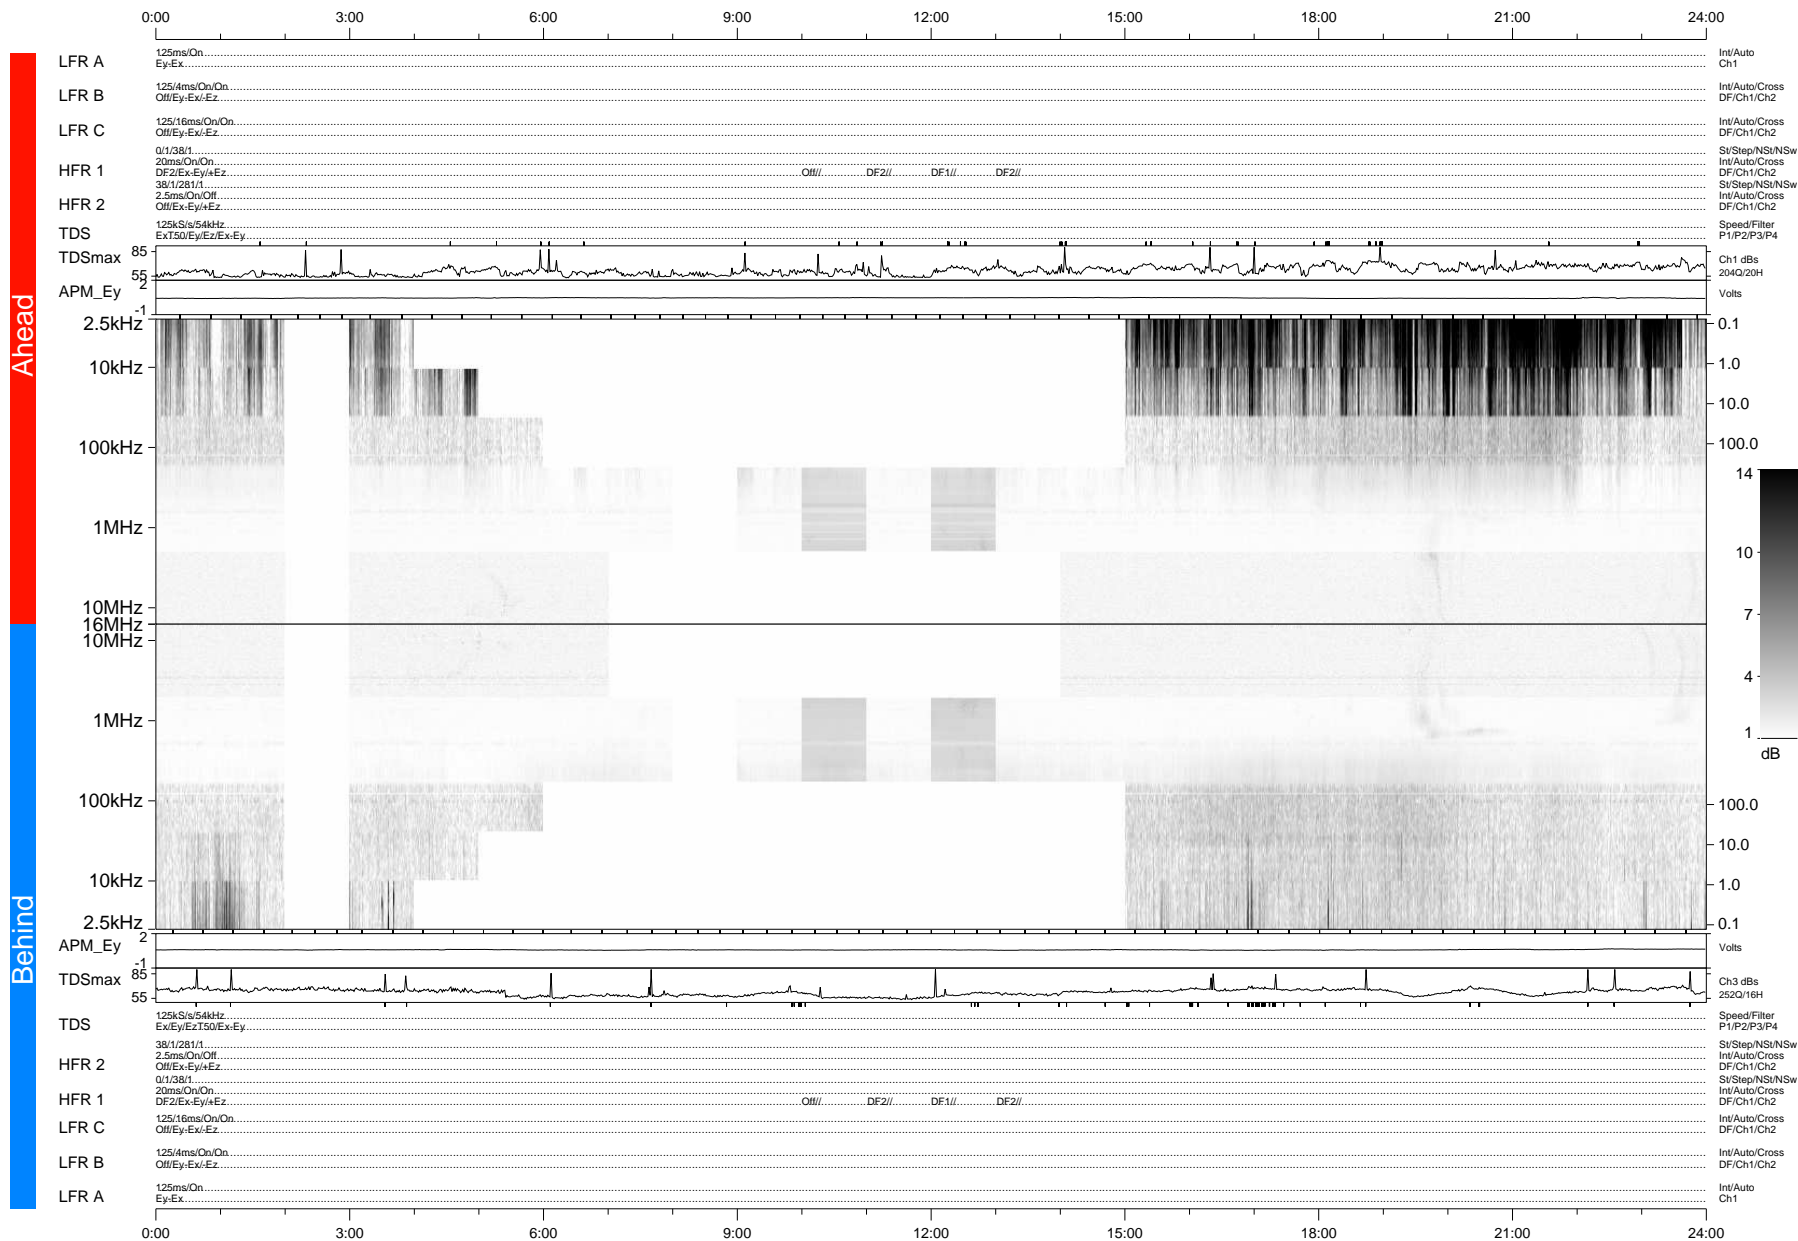

STEREO/WAVES Daily Summary - 15-Oct-2007 (DOY 288)

Ahead source file: swaves_ahead_2007_288_1_04.fin (Recovery: 100.0% HK, 82% Pkts)
Ahead PSE Angle: 19.0°

DPU up 18.5d, V388d5a16

Behind PSE Angle: -17.2°
Behind source file: swaves_behind_2007_288_1_04.fin (Recovery: 100.0% HK, 89% Pkts)

Time (UTC)