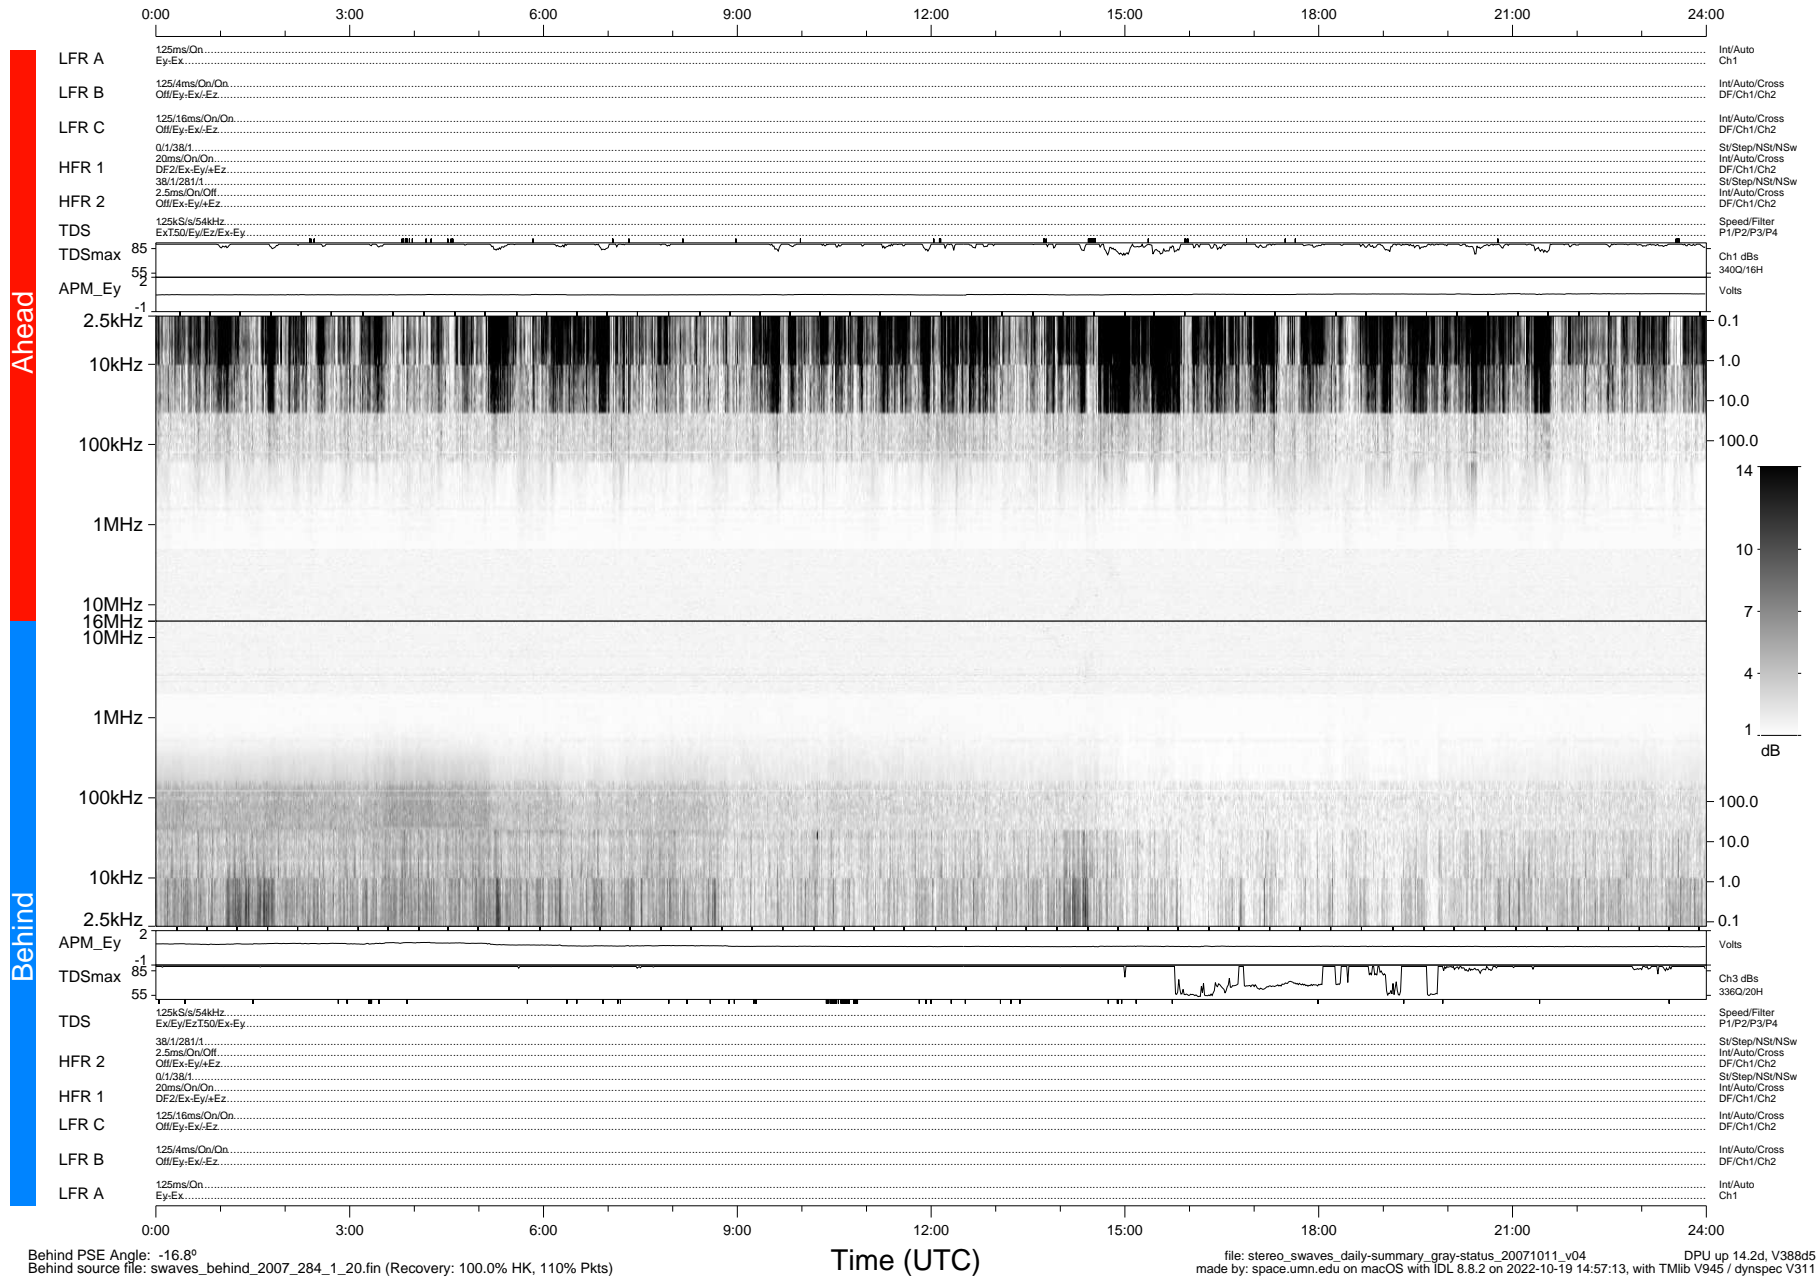

# STEREO/WAVES Daily Summary - 11-Oct-2007 (DOY 284)

Ahead source file: swaves\_ahead\_2007\_284\_1\_04.fin (Recovery: 100.0% HK, 110% Pkts)  
 Ahead PSE Angle: 18.7°

DPU up 14.5d, V388d5

Behind PSE Angle: -16.8°  
 Behind source file: swaves\_behind\_2007\_284\_1\_20.fin (Recovery: 100.0% HK, 110% Pkts)

file: stereo\_swaves\_daily-summary\_gray-status\_20071011\_v04 DPU up 14.2d, V388d5  
 made by: space.umn.edu on macOS with IDL 8.8.2 on 2022-10-19 14:57:13, with TMLib V945 / dynspec V311