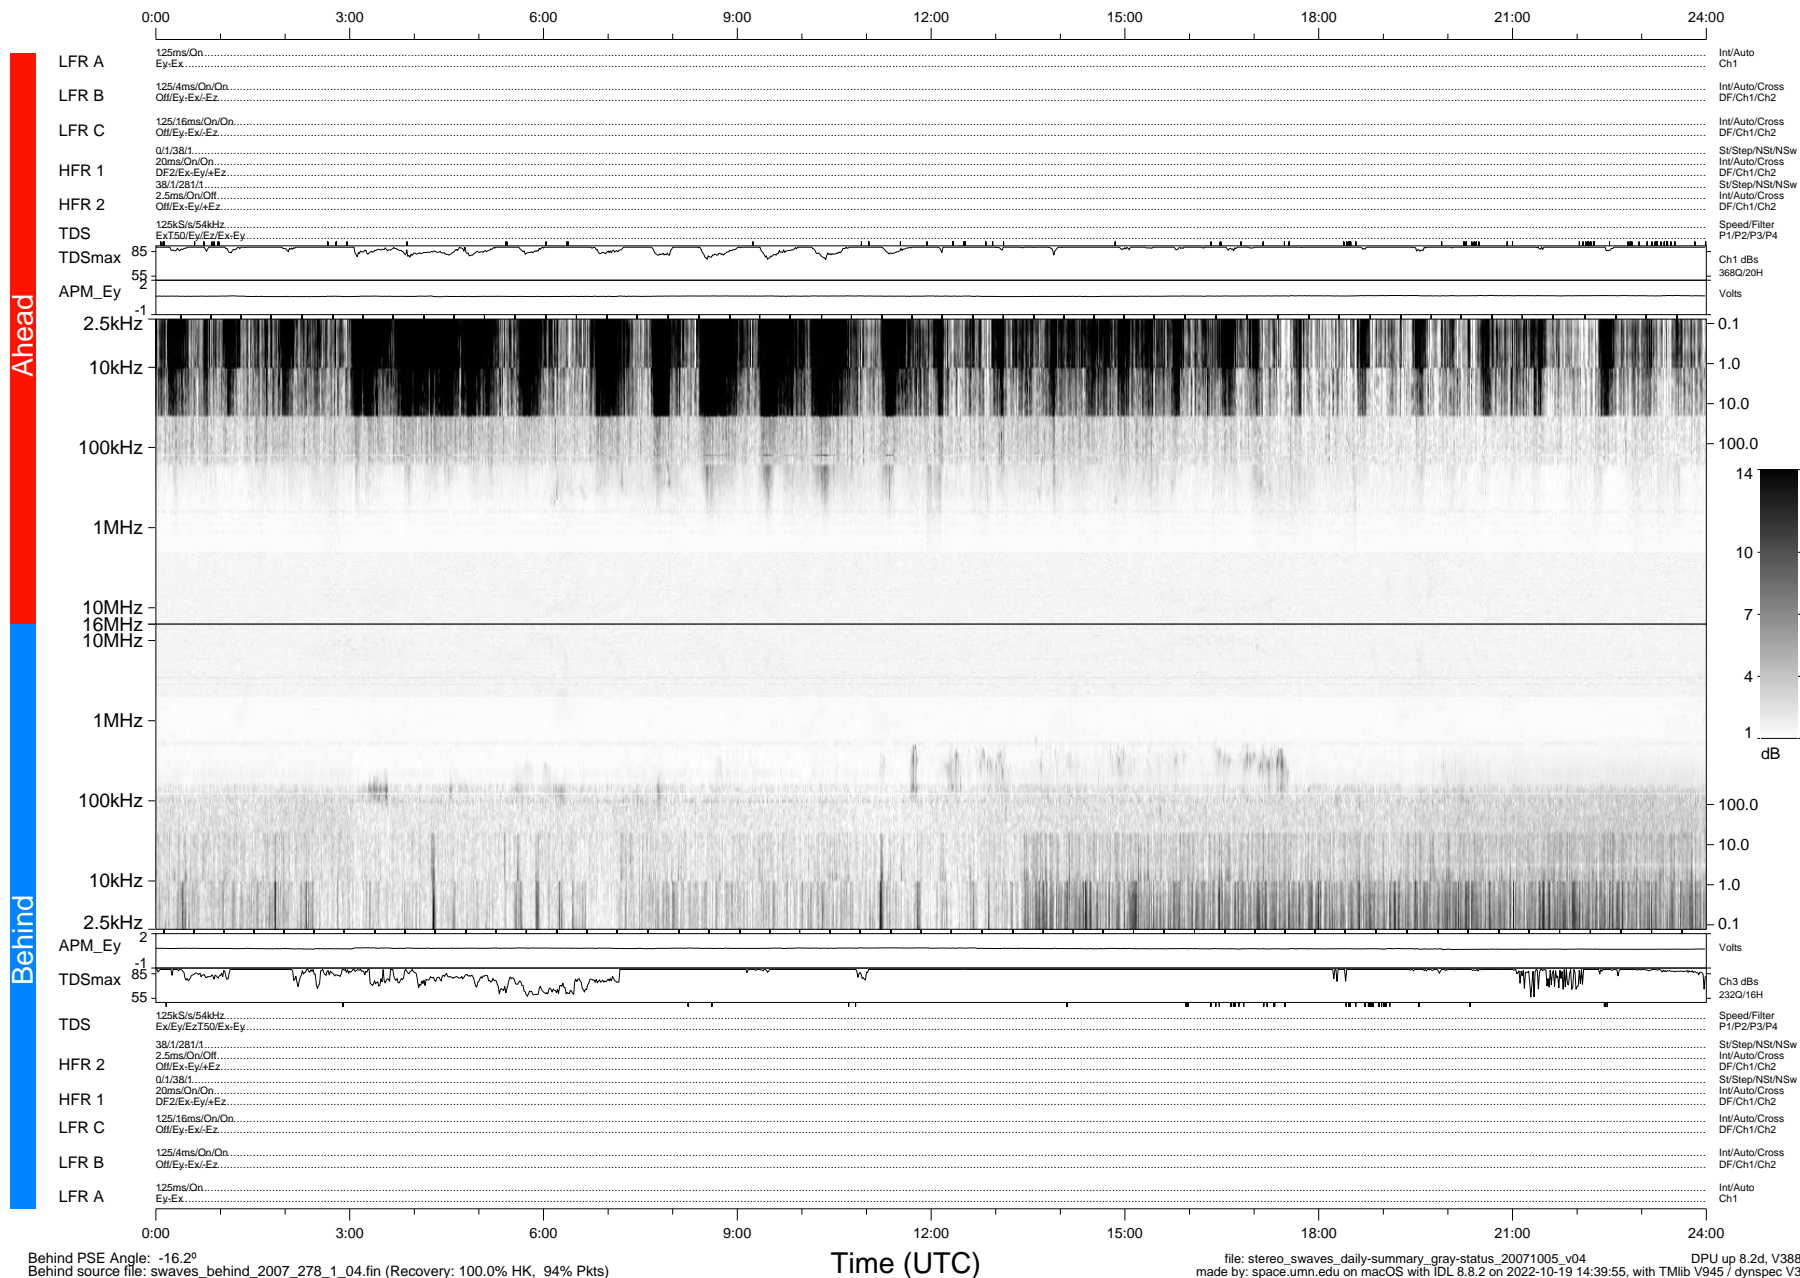

STEREO/WAVES Daily Summary - 05-Oct-2007 (DOY 278)

Ahead source file: swaves_ahead_2007_278_1_04.fin (Recovery: 100.0% HK, 115% Pkts)
Ahead PSE Angle: 18.3°

DPU up 8.5d, V388d5

Behind PSE Angle: -16.2°
Behind source file: swaves_behind_2007_278_1_04.fin (Recovery: 100.0% HK, 94% Pkts)