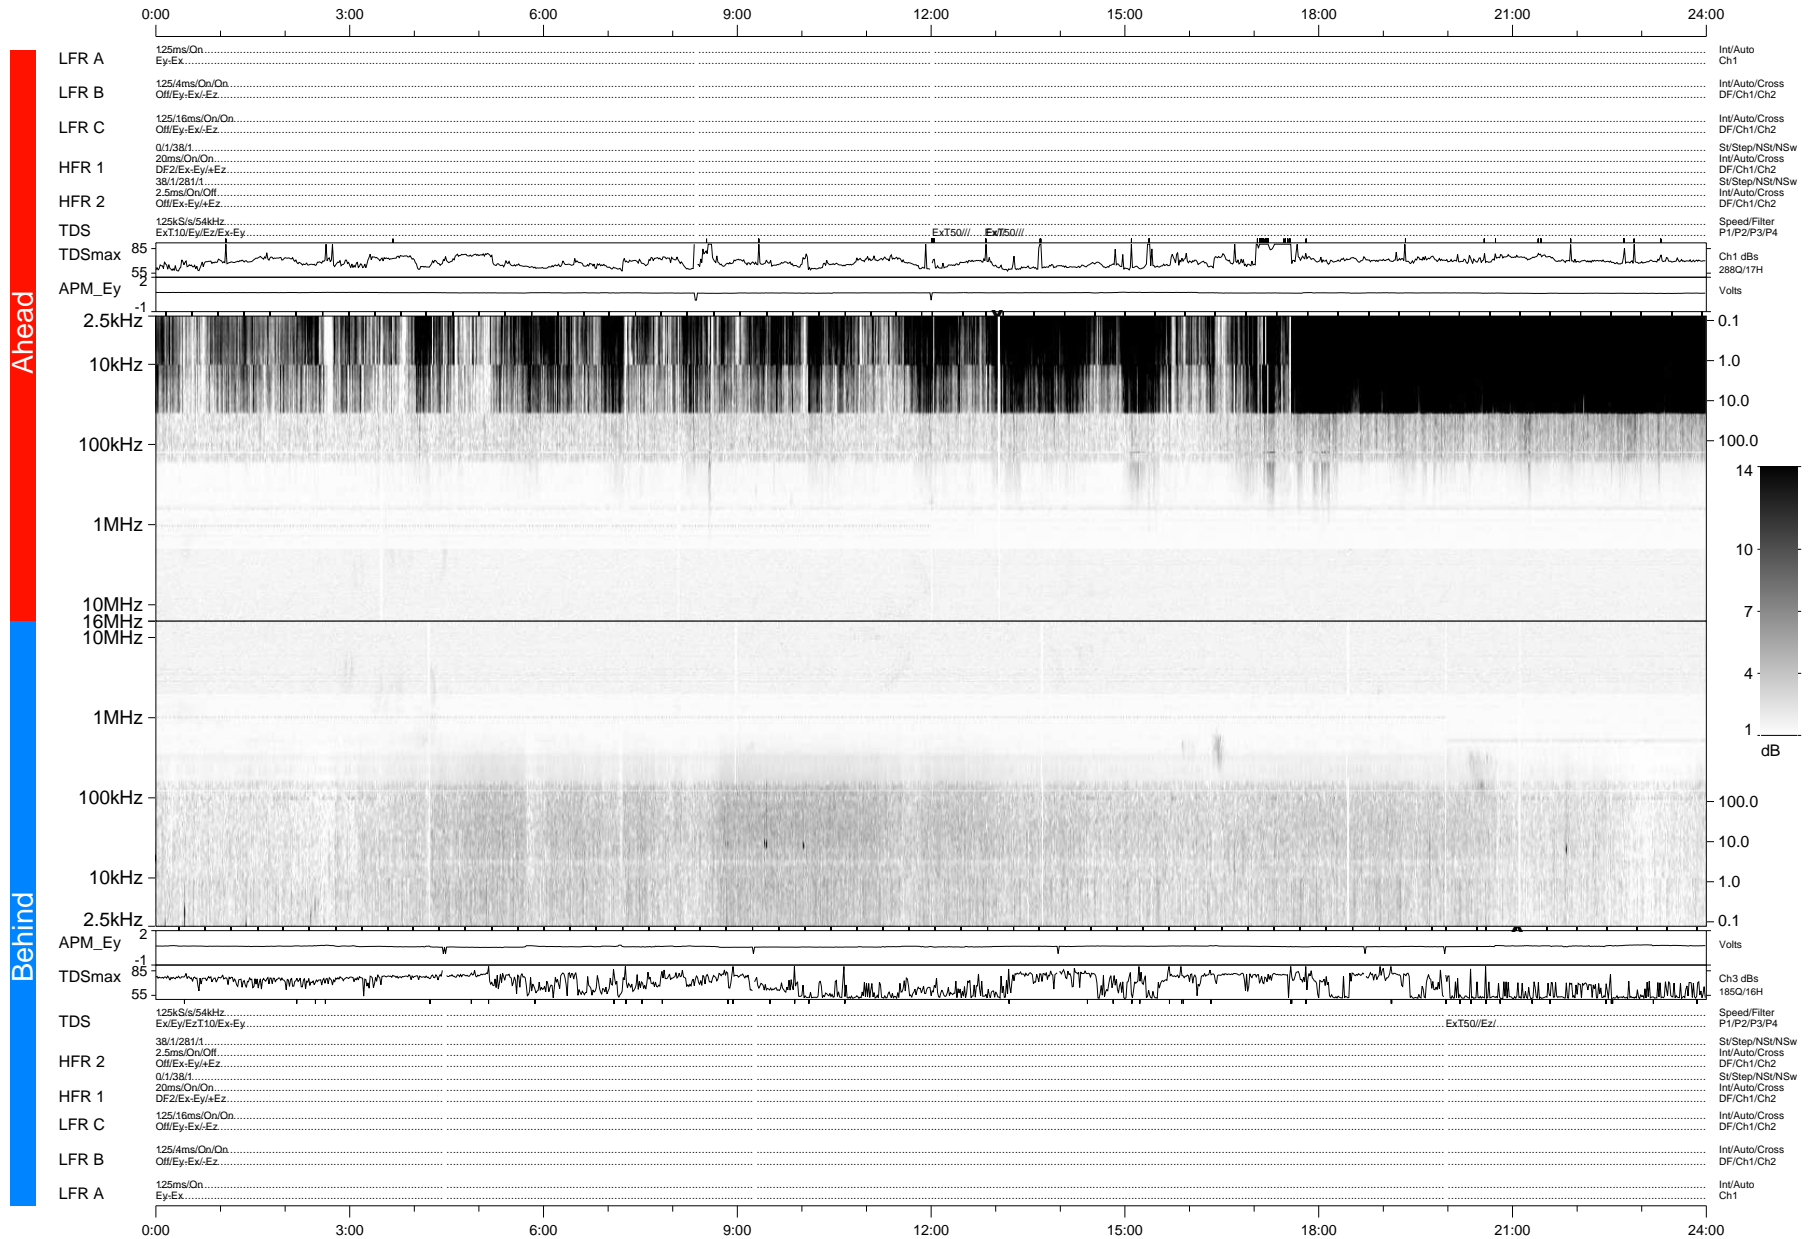

# STEREO/WAVES Daily Summary - 27-Sep-2007 (DOY 270)

Ahead source file: swaves\_ahead\_2007\_270\_1\_04.fin (Recovery: 99.8% HK, 97% Pkts)  
 Ahead PSE Angle: 17.9°

DPU up 0.5d, V388d5

Behind PSE Angle: -15.3°  
 Behind source file: swaves\_behind\_2007\_270\_1\_04.fin (Recovery: 99.6% HK, 79% Pkts)

Time (UTC)

file: stereo\_swaves\_daily-summary\_gray-status\_20070927\_v04  
 made by: space.umn.edu on macOS with IDL 8.8.2 on 2022-10-19 14:16:54, with Tlib V945 / dynspec V311  
 DPU up 0.2d, V388d5