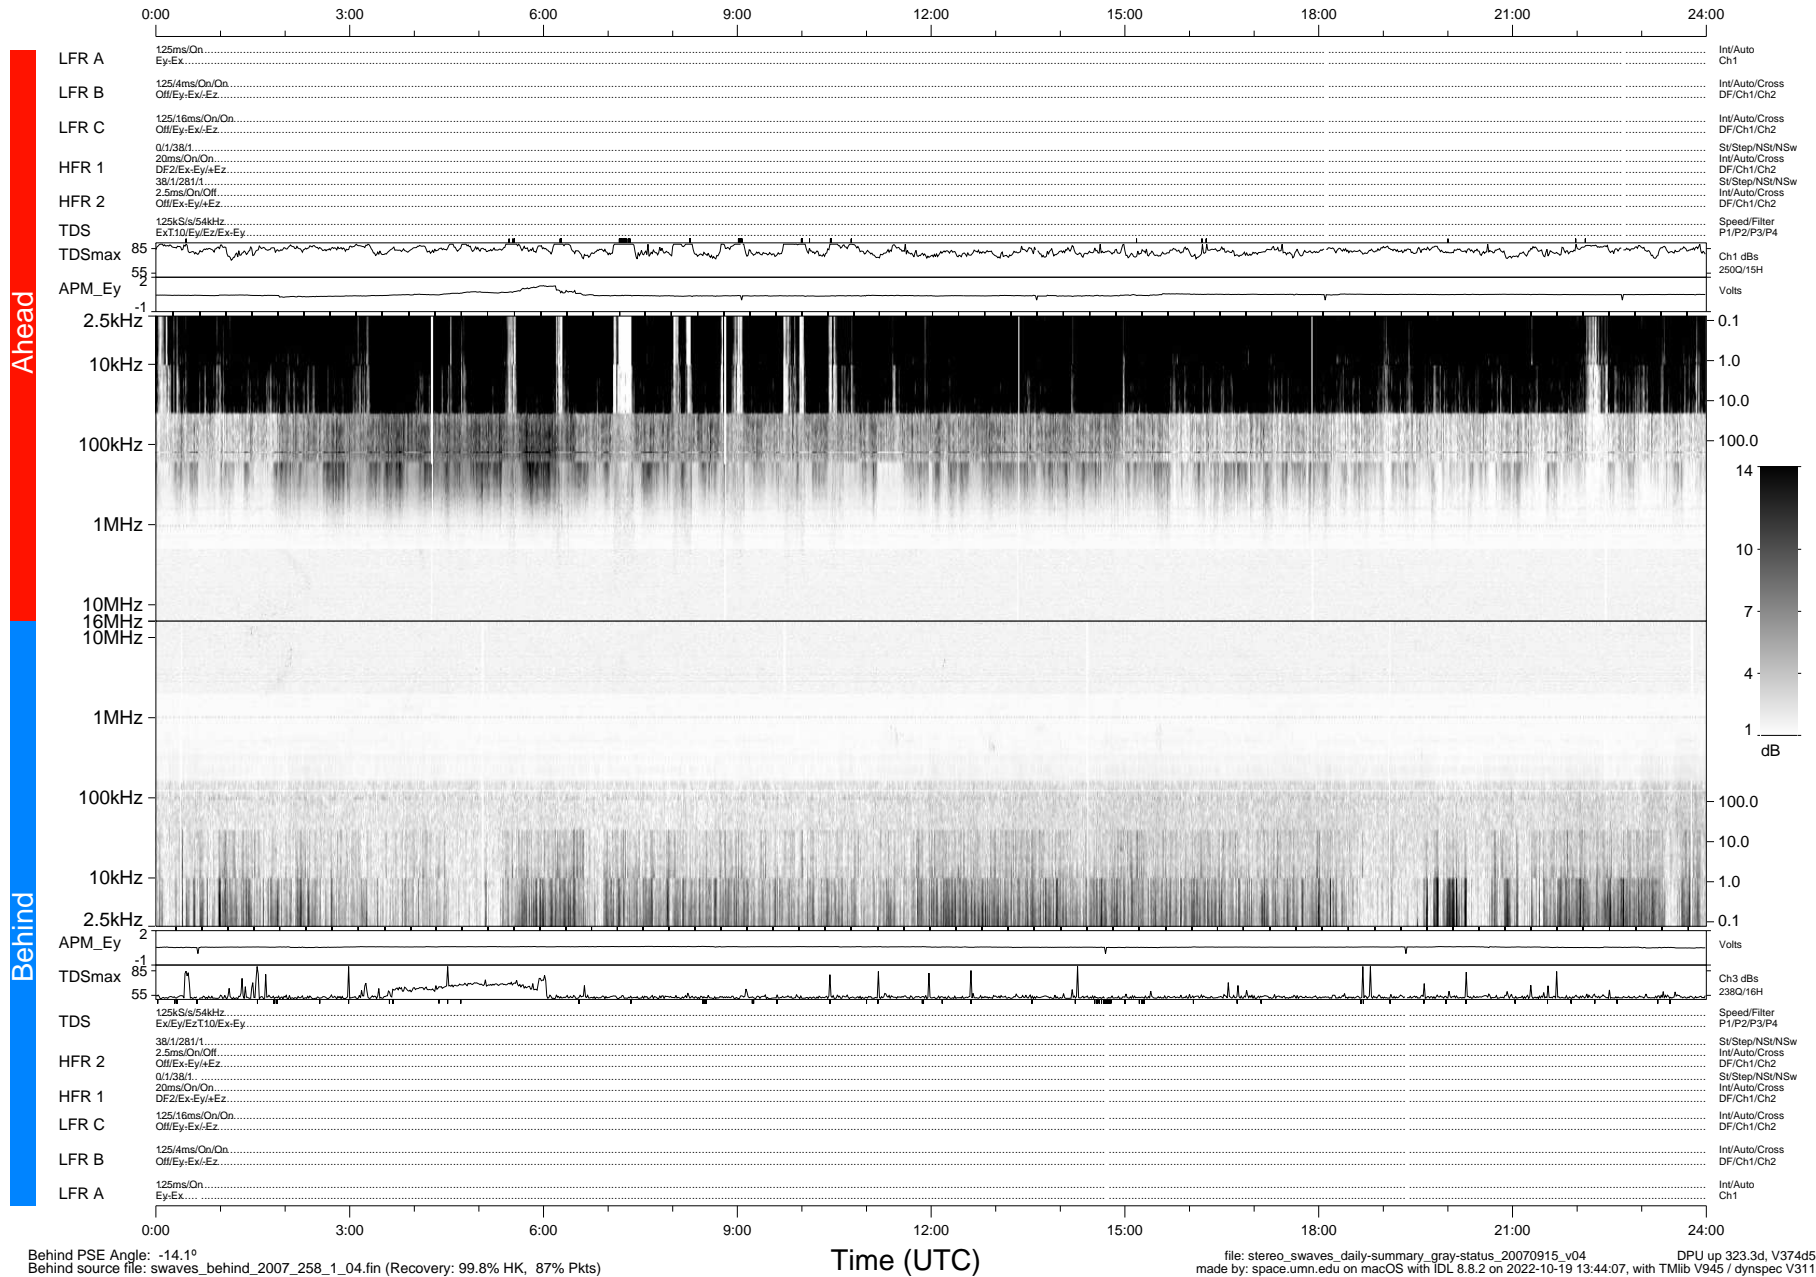

STEREO/WAVES Daily Summary - 15-Sep-2007 (DOY 258)

Ahead source file: swaves_ahead_2007_258_1_04.fin (Recovery: 99.7% HK, 88% Pkts)
Ahead PSE Angle: 17.0°

DPU up 313.2d, V374d4

Behind PSE Angle: -14.1°
Behind source file: swaves_behind_2007_258_1_04.fin (Recovery: 99.8% HK, 87% Pkts)

Time (UTC)