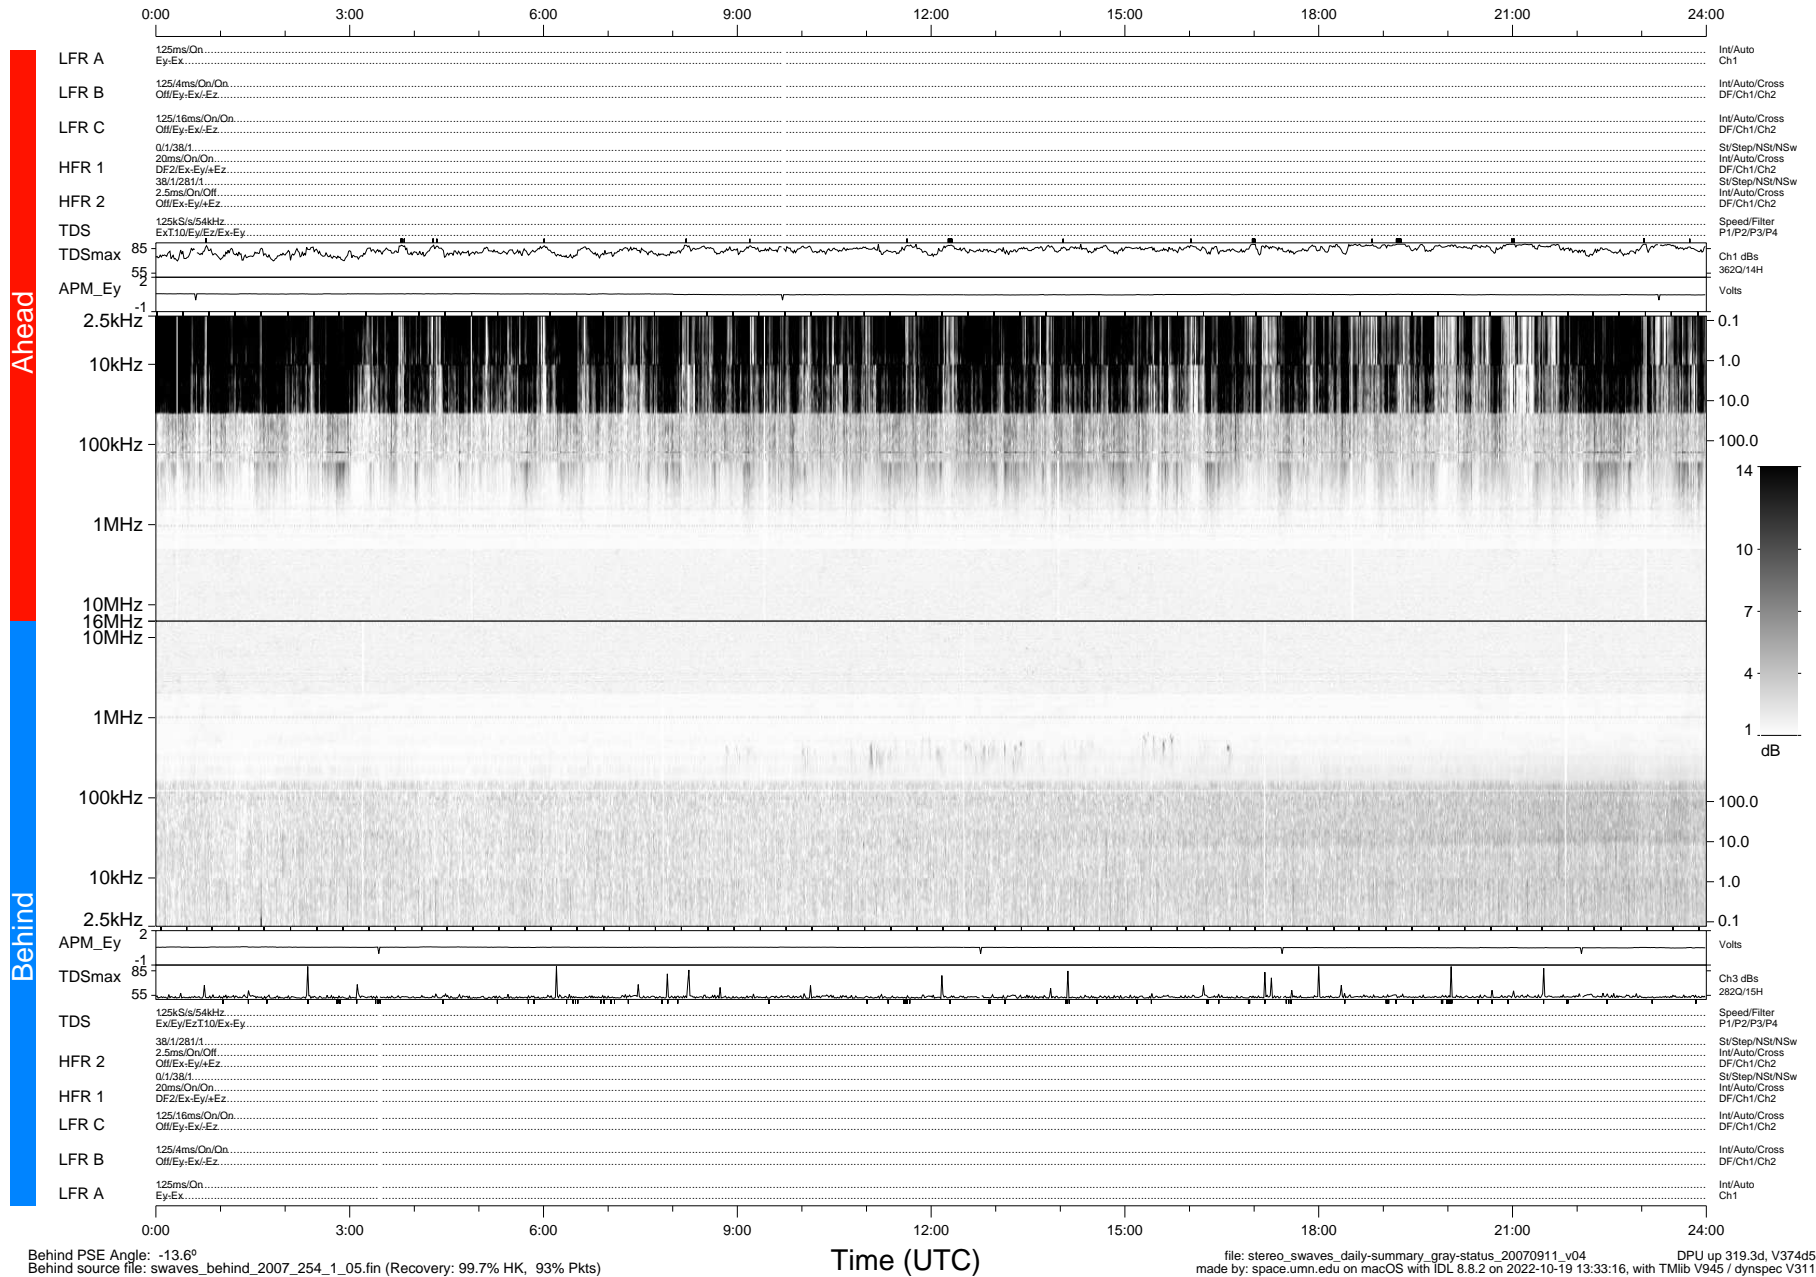

STEREO/WAVES Daily Summary - 11-Sep-2007 (DOY 254)

Ahead source file: swaves_ahead_2007_254_1_04.fin (Recovery: 99.8% HK, 106% Pkts)
Ahead PSE Angle: 16.7°

DPU up 309.2d, V374d4

Behind PSE Angle: -13.6°
Behind source file: swaves_behind_2007_254_1_05.fin (Recovery: 99.7% HK, 93% Pkts)