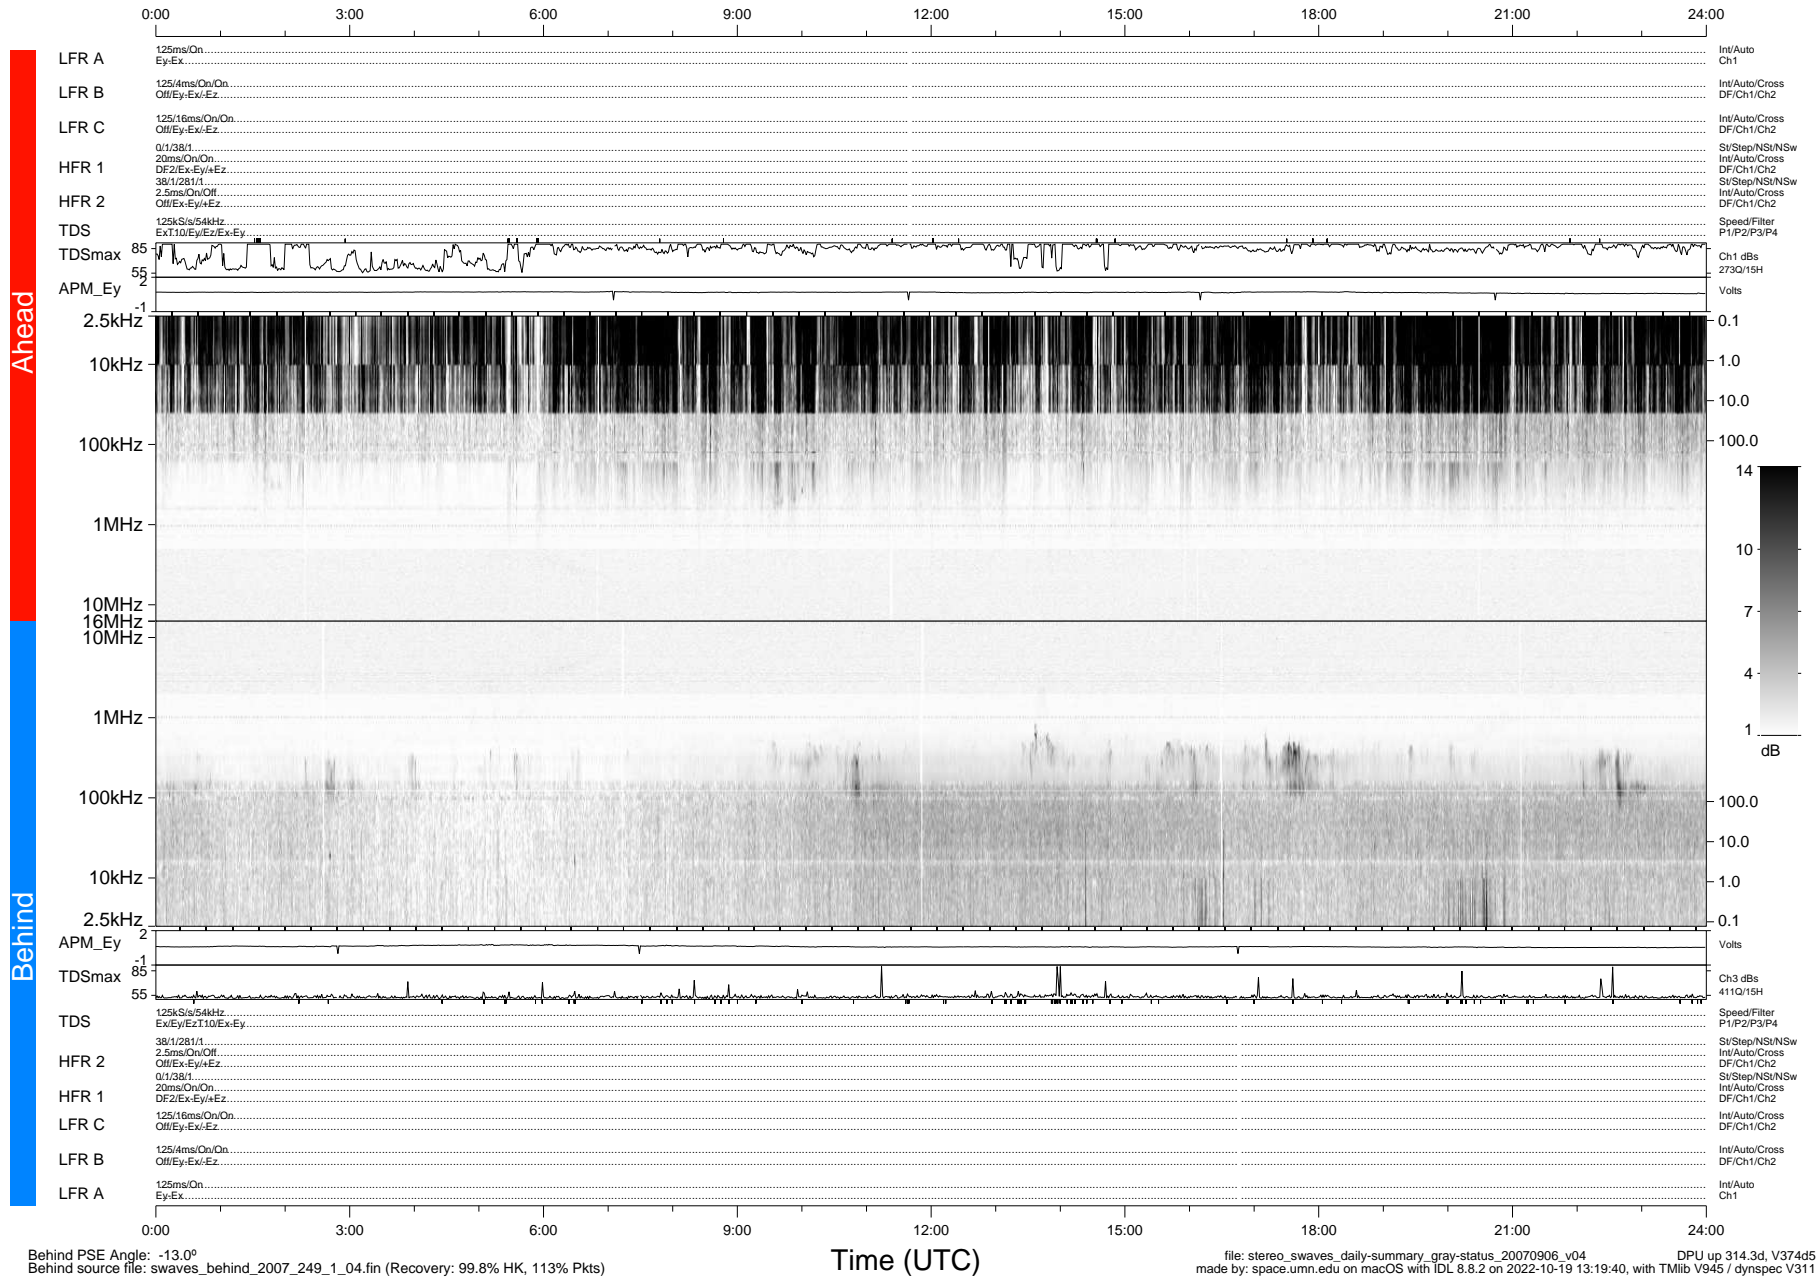

STEREO/WAVES Daily Summary - 06-Sep-2007 (DOY 249)

Ahead source file: swaves_ahead_2007_249_1_07.fin (Recovery: 99.7% HK, 92% Pkts)
 Ahead PSE Angle: 16.3°

DPU up 304.2d, V374d4

Behind PSE Angle: -13.0°
 Behind source file: swaves_behind_2007_249_1_04.fin (Recovery: 99.8% HK, 113% Pkts)

file: stereo_swaves_daily-summary_gray-status_20070906_v04 DPU up 314.3d, V374d5
 made by: space.umn.edu on macOS with IDL 8.8.2 on 2022-10-19 13:19:40, with Tlib V945 / dynspec V311