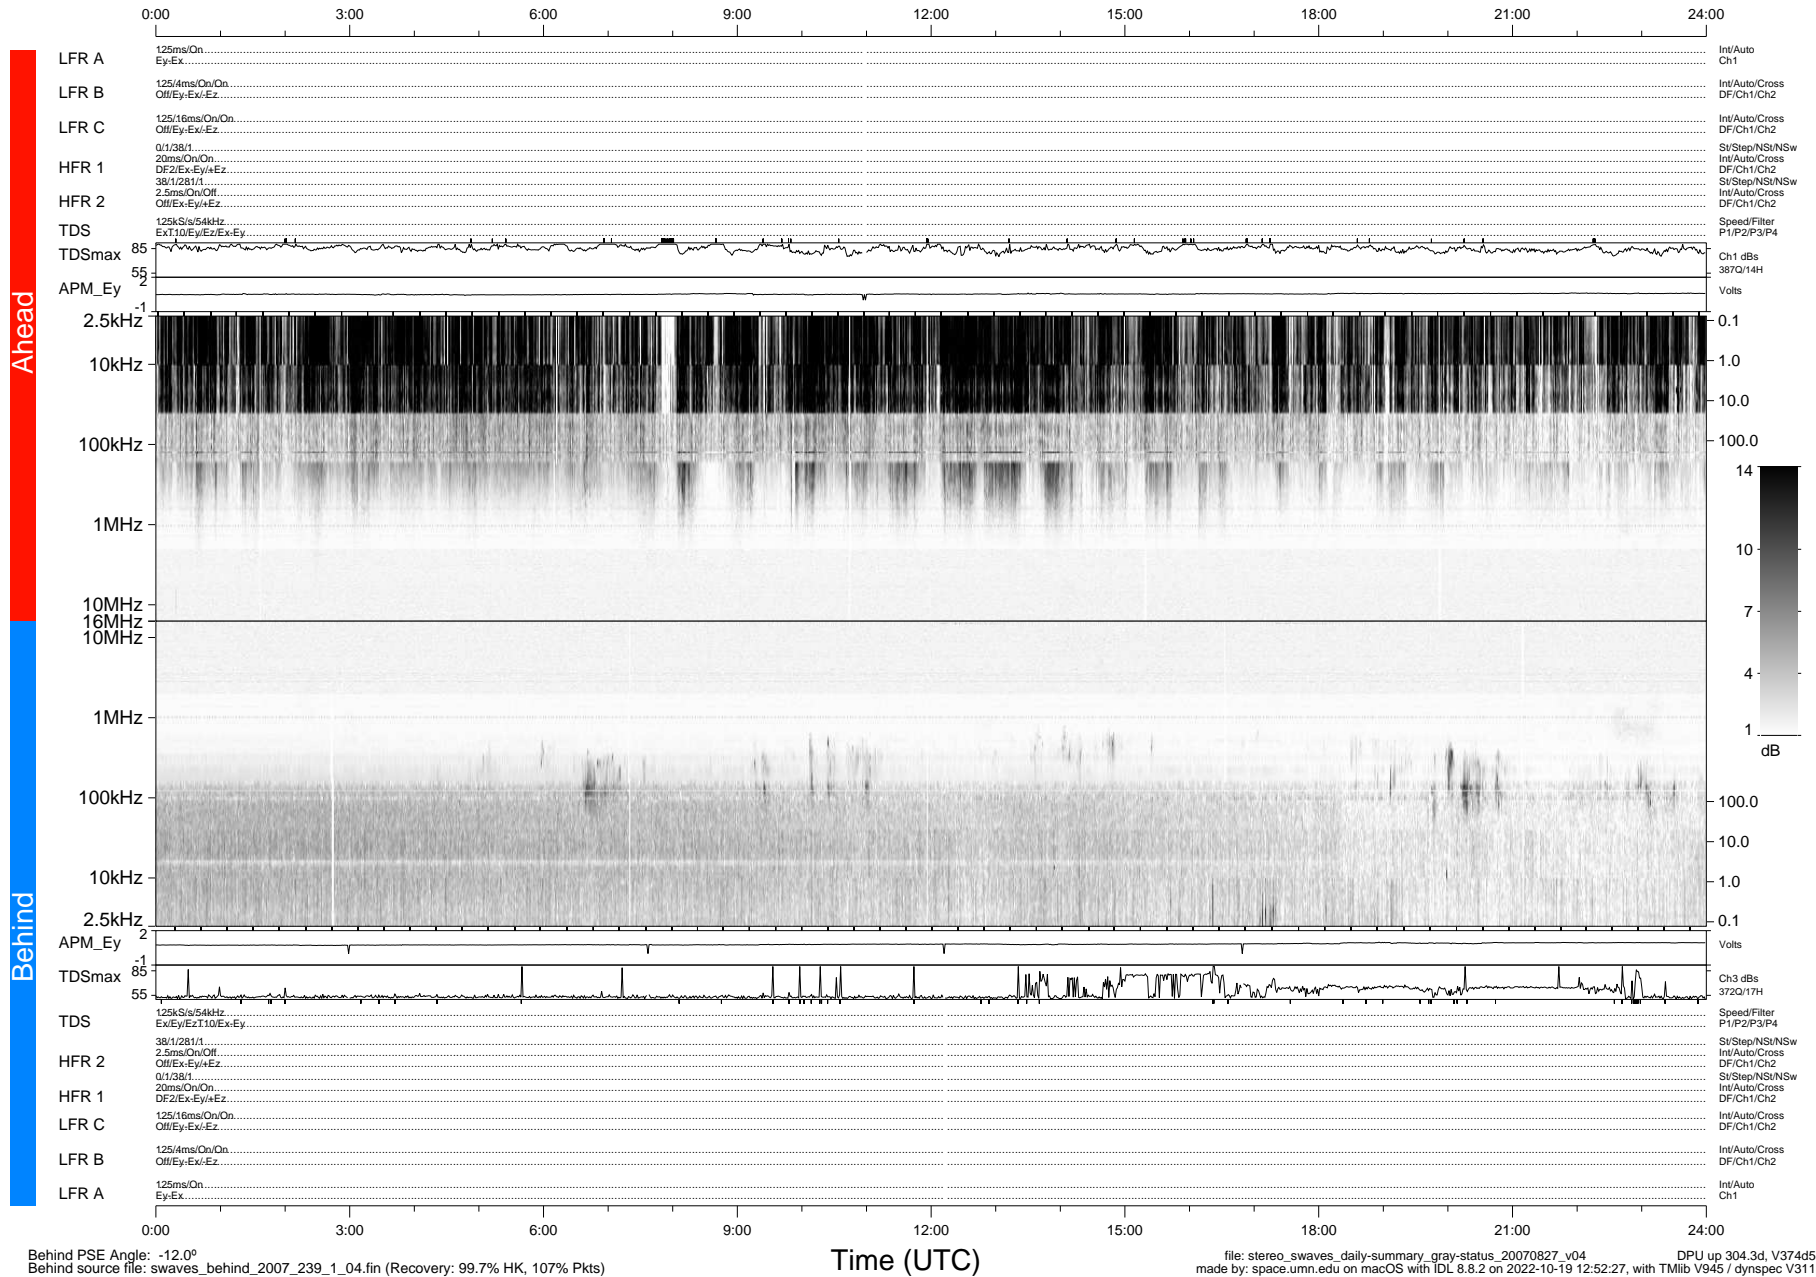

STEREO/WAVES Daily Summary - 27-Aug-2007 (DOY 239)

Ahead source file: swaves_ahead_2007_239_1_04.fin (Recovery: 99.9% HK, 109% Pkts)
Ahead PSE Angle: 15.4°

DPU up 294.2d, V374d4

Behind PSE Angle: -12.0°
Behind source file: swaves_behind_2007_239_1_04.fin (Recovery: 99.7% HK, 107% Pkts)