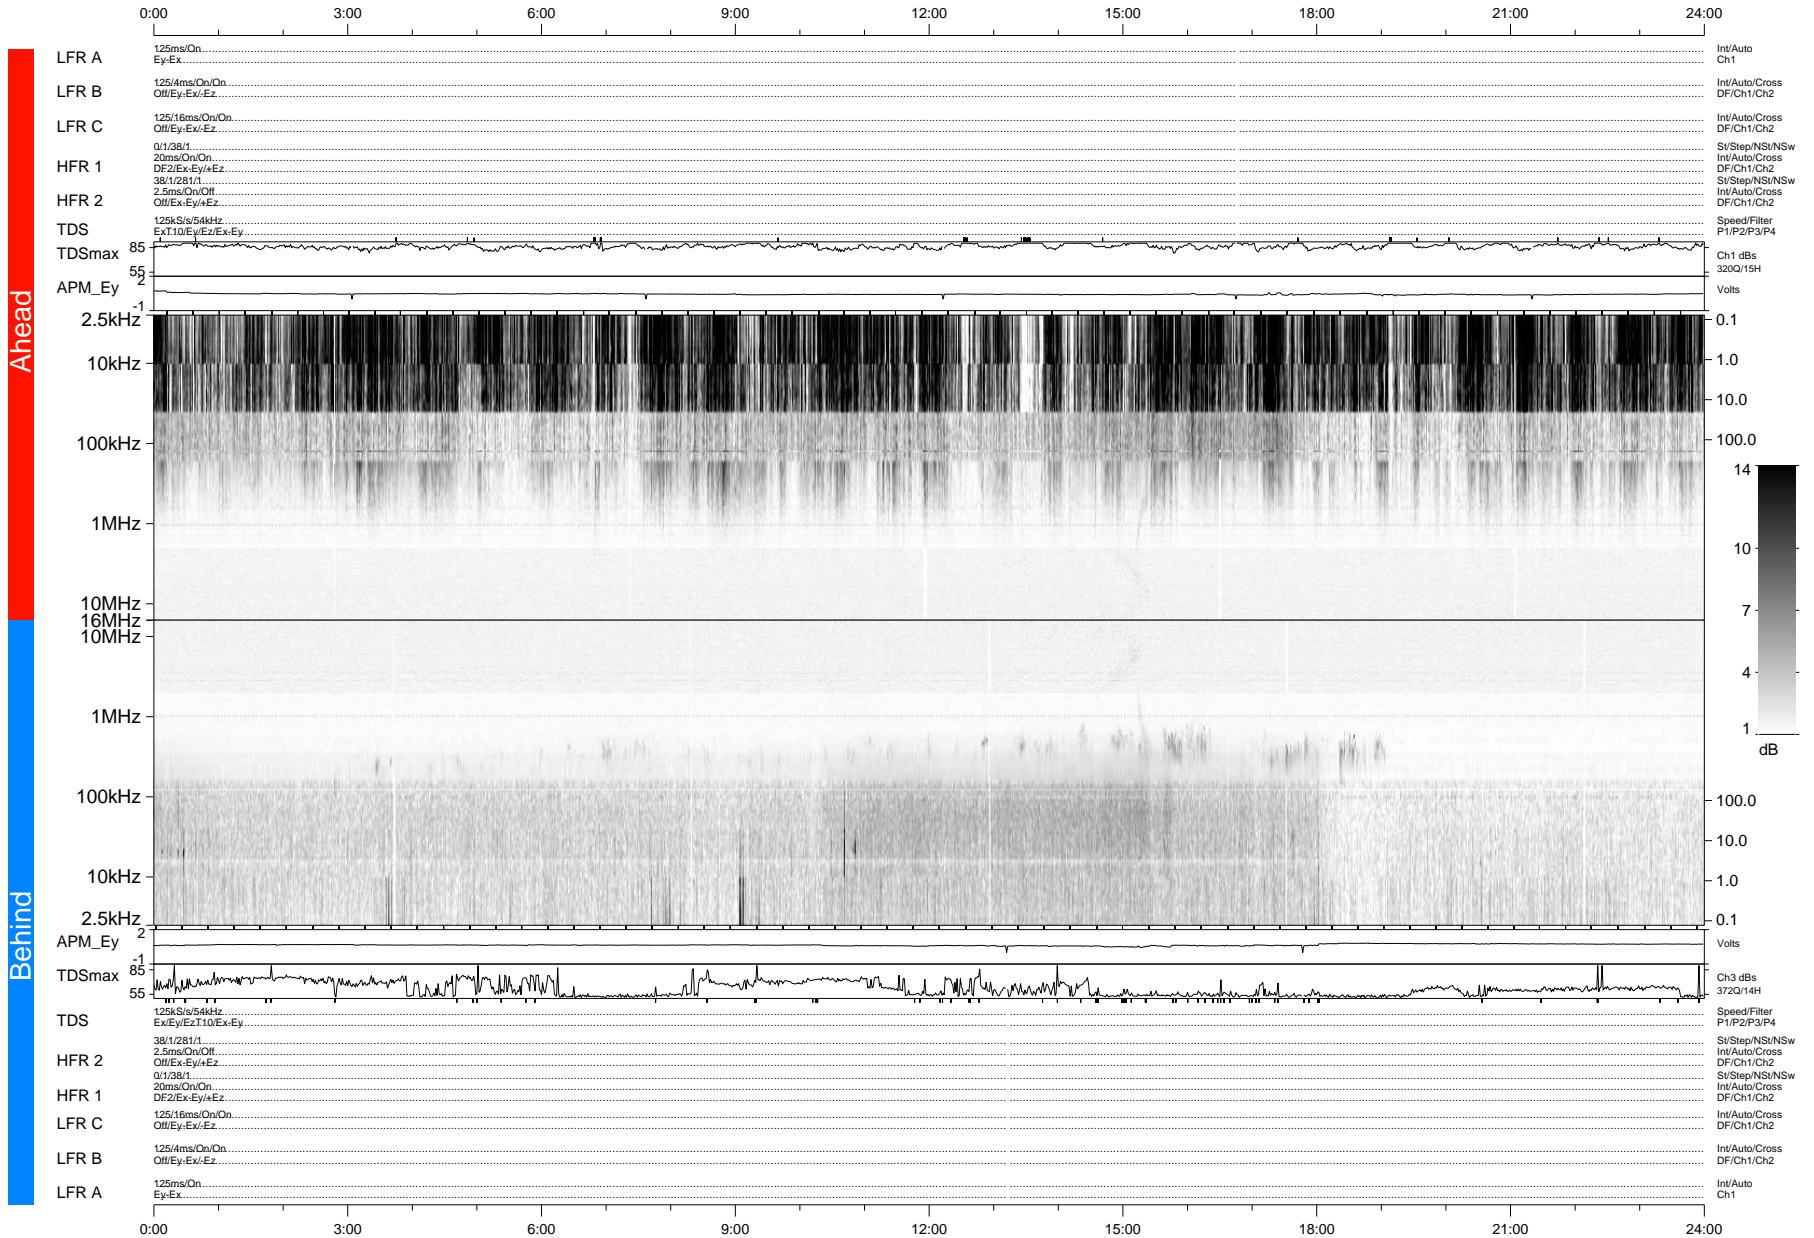

STEREO/WAVES Daily Summary - 26-Aug-2007 (DOY 238)

Ahead source file: swaves_ahead_2007_238_1_04.fin (Recovery: 99.7% HK, 99% Pkts)
 Ahead PSE Angle: 15.3°

DPU up 293.2d, V374d4

Behind PSE Angle: -11.9°
 Behind source file: swaves_behind_2007_238_1_04.fin (Recovery: 99.9% HK, 107% Pkts)

Time (UTC)

file: stereo_swaves_daily-summary_gray-status_20070826_v04
 DPU up 303.3d, V374d5
 made by: space.umn.edu on macOS with IDL 8.8.2 on 2022-10-19 12:49:41, with TMLib V945 / dynspec V311