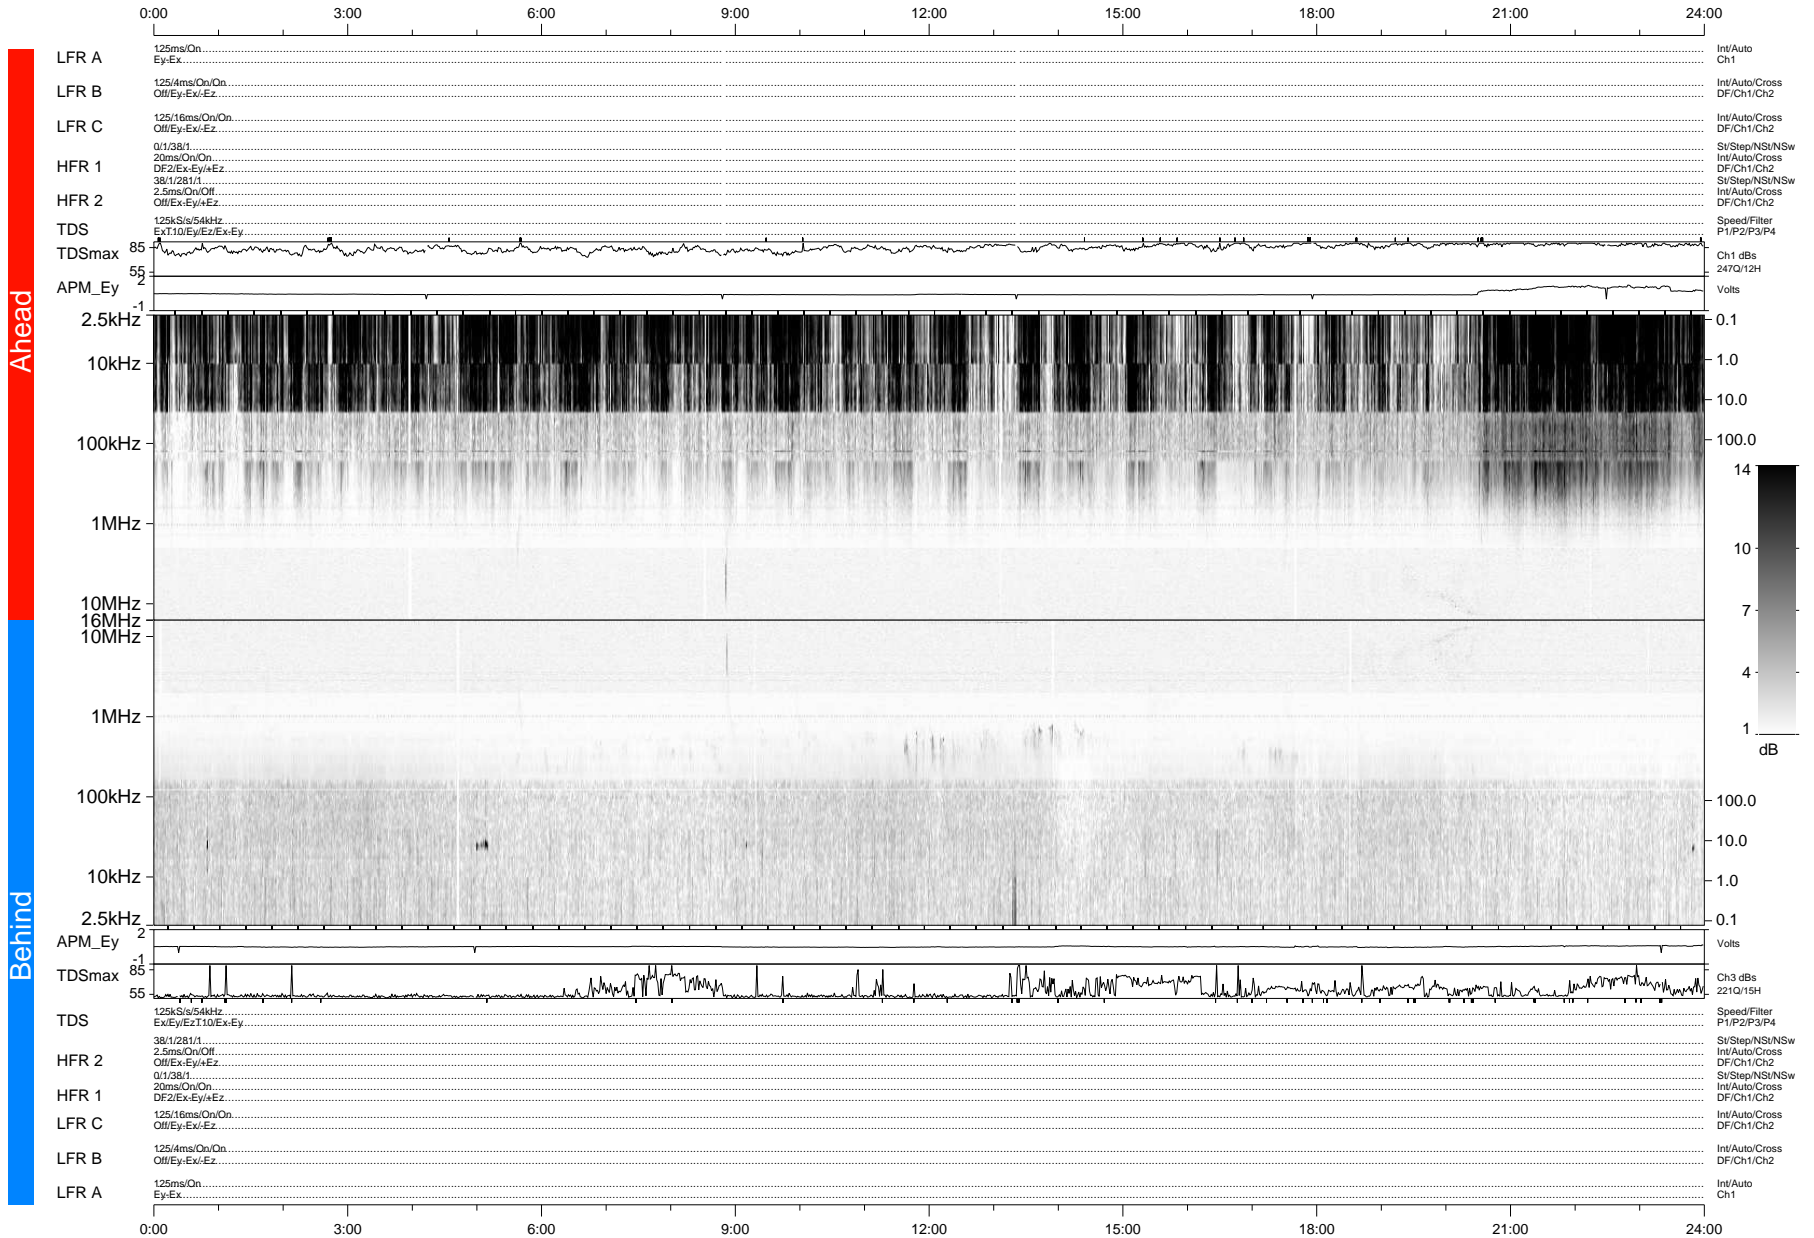

STEREO/WAVES Daily Summary - 25-Aug-2007 (DOY 237)

Ahead source file: swaves_ahead_2007_237_1_04.fin (Recovery: 99.7% HK, 87% Pkts)
 Ahead PSE Angle: 15.3°

DPU up 292.2d, V374d4

Behind PSE Angle: -11.7°
 Behind source file: swaves_behind_2007_237_1_04.fin (Recovery: 99.8% HK, 84% Pkts)

Time (UTC)

file: stereo_swaves_daily-summary_gray-status_20070825_v04 DPU up 302.3d, V374d5
 made by: space.umn.edu on macOS with IDL 8.8.2 on 2022-10-19 12:46:57, with TMLib V945 / dynspec V311