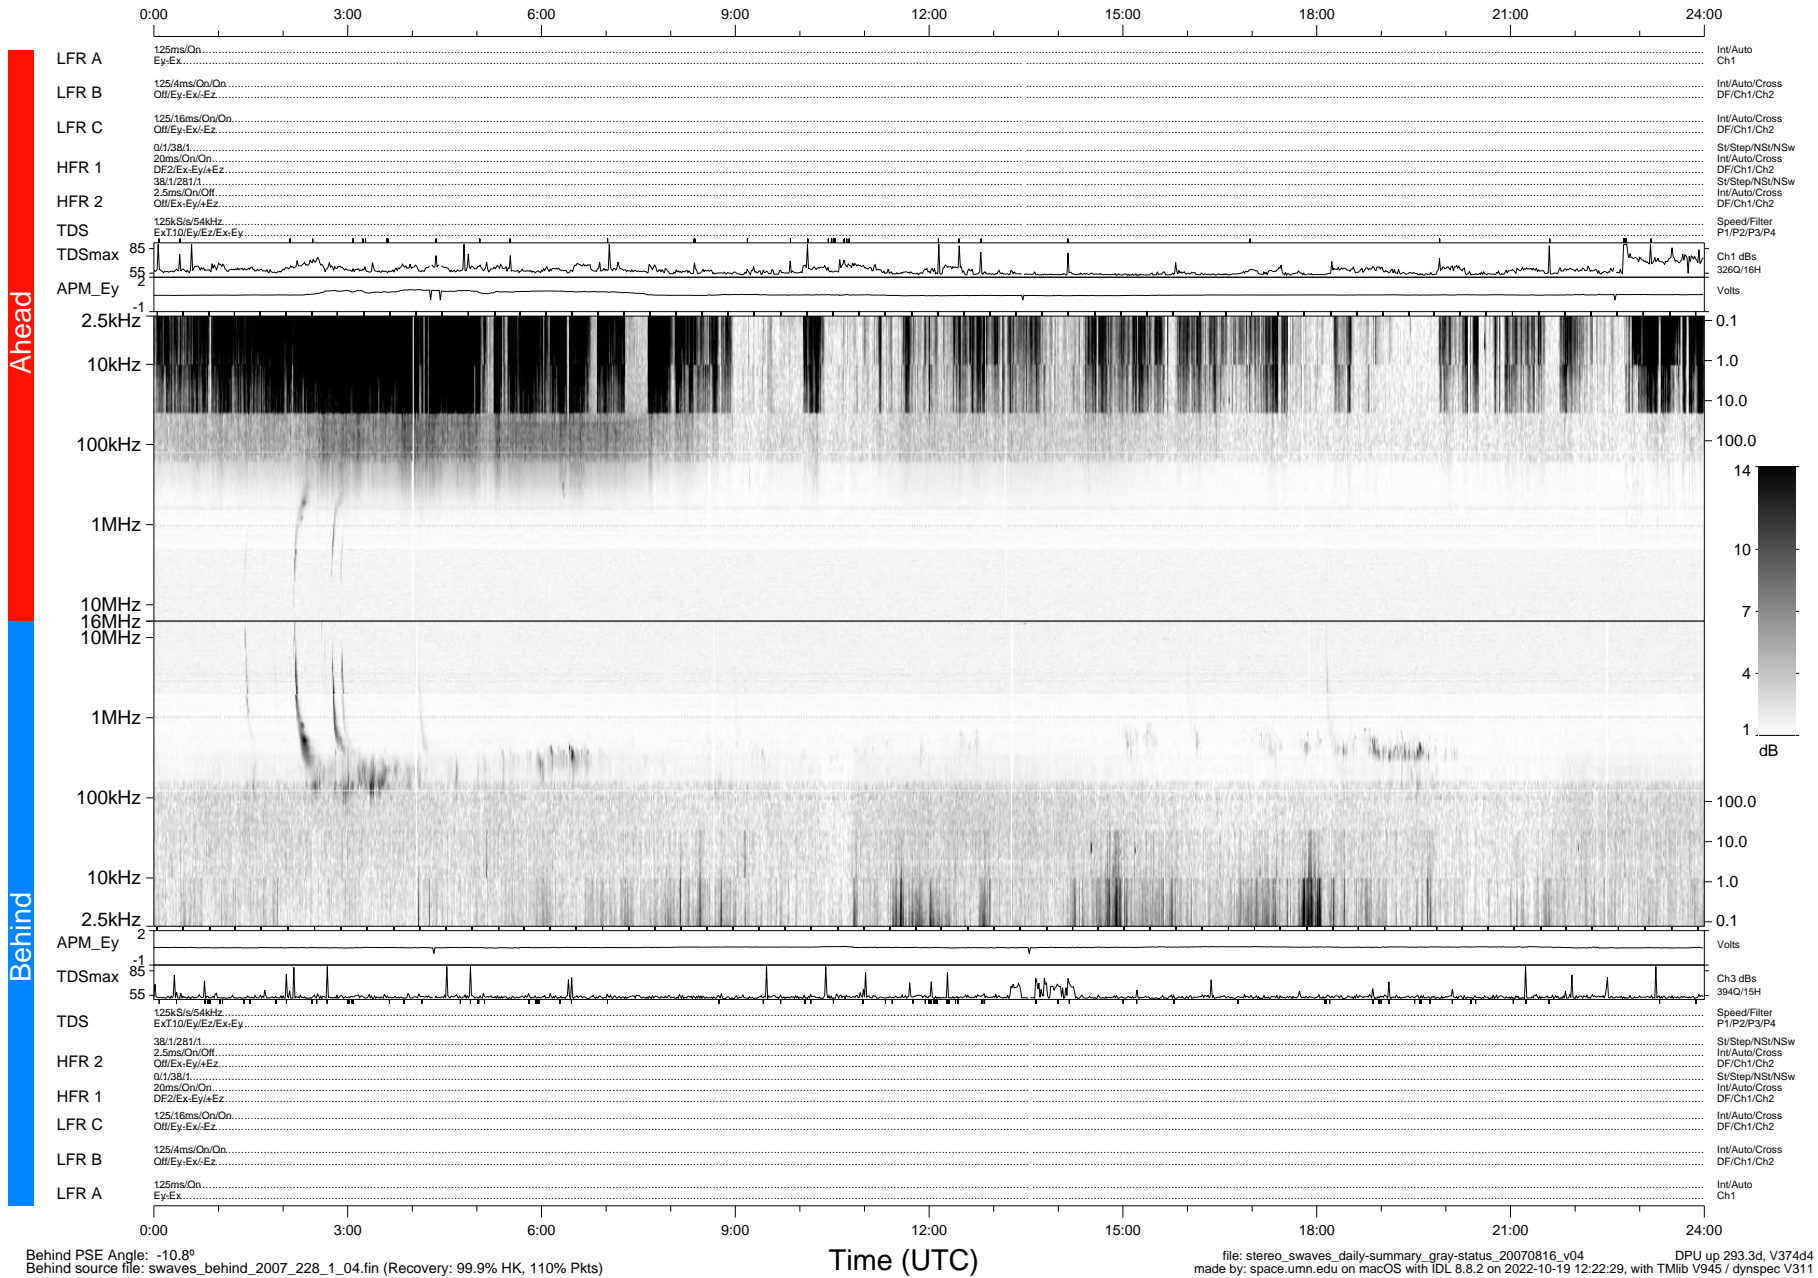

STEREO/WAVES Daily Summary - 16-Aug-2007 (DOY 228)

Ahead source file: swaves_ahead_2007_228_1_04.fin (Recovery: 99.7% HK, 100% Pkts)
Ahead PSE Angle: 14.4°

DPU up 283.2d, V374d4

Behind PSE Angle: -10.8°
Behind source file: swaves_behind_2007_228_1_04.fin (Recovery: 99.9% HK, 110% Pkts)

Time (UTC)